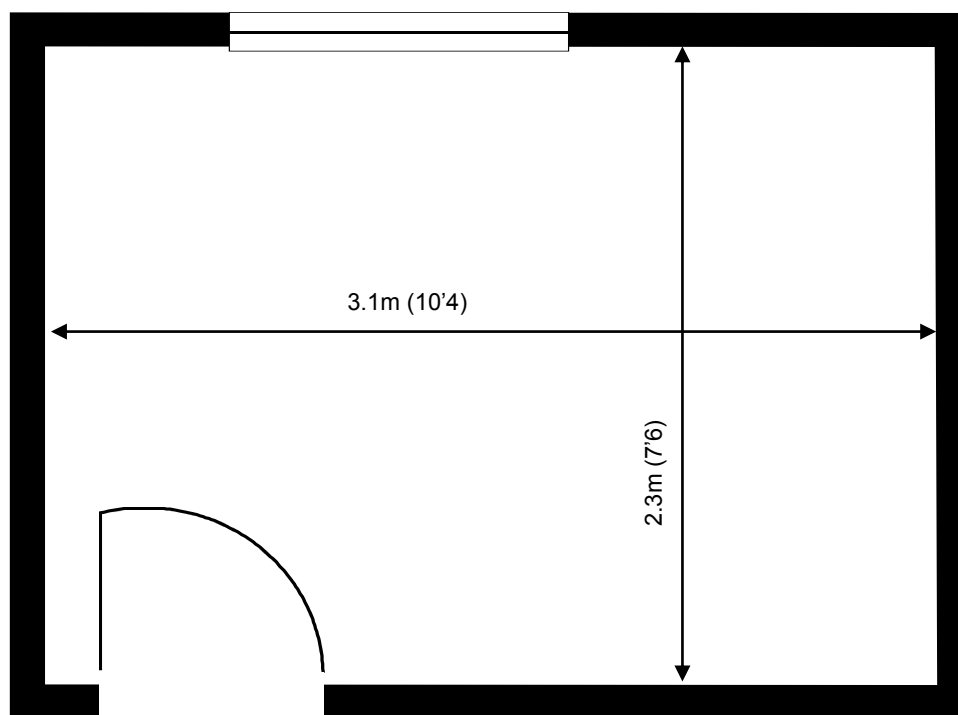

50 Churchill Square Business Centre

Ground Floor—Suite 7

7.2sq m (78 sq ft)*

Churchill Square Business Centre

Kings Hill

West Malling

Kent ME19 4YU

01732 523415

*Approximate Measurements

Not to scale

Space for growing businesses

www.capitalspace.co.uk

50 Churchill Square Business Centre

Ground Floor—Suite 7

7.2sq m (78 sq ft)*

Site Plan