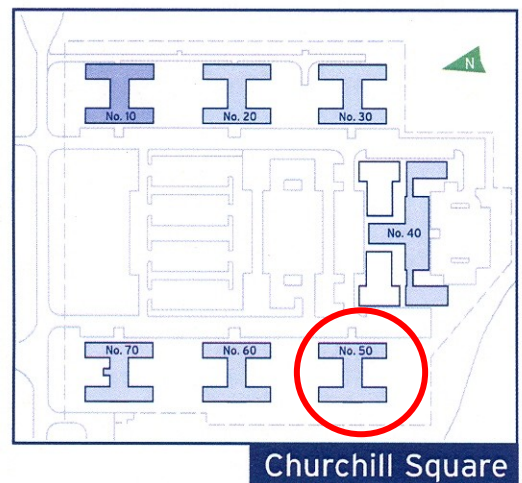

Churchill Square

Churchill Square Business Centre
Kings Hill
West Malling
Kent ME19 4YU
01732 523415

*Approximate Measurements

Not to scale

Space for growing businesses

www.capitalspace.co.uk