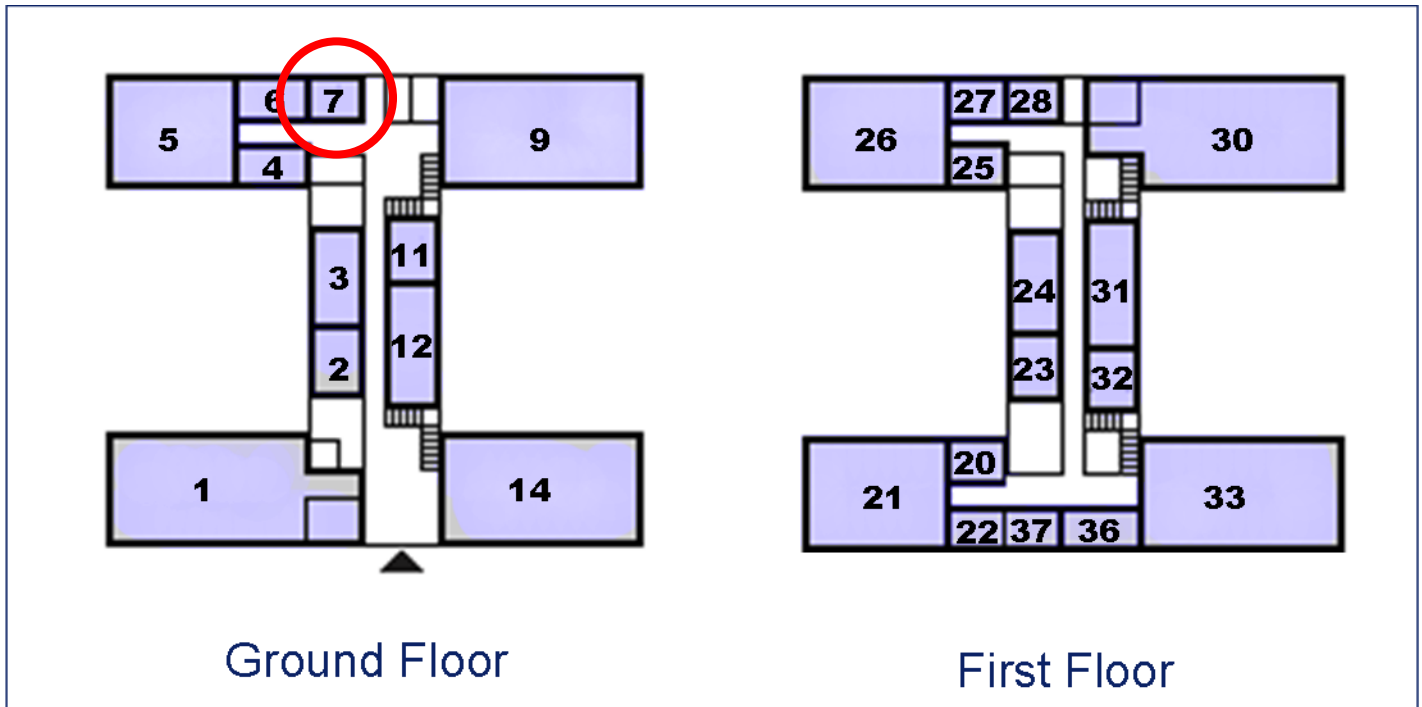

*Approximate Measurements

Not to scale

Space for growing businesses

www.capitalspace.co.uk

50 Churchill Square Business Centre

Ground Floor—Suite 7

7.2sq m (78 sq ft)*

Site Plan