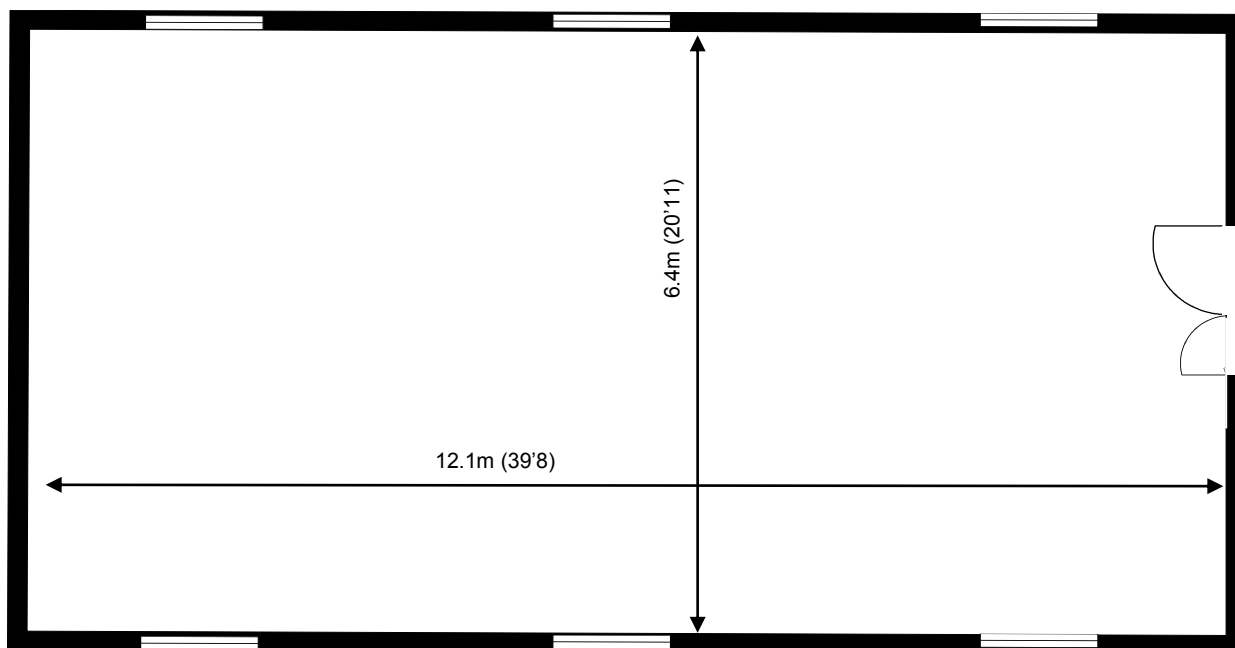

60 Churchill Square Business Centre

Ground Floor—Suite 1

77.3sq m (832 sq ft)*

Churchill Square Business Centre
Kings Hill
West Malling
Kent ME19 4YU
01732 523415

*Approximate Measurements

Not to scale

Space for growing businesses

www.capitalspace.co.uk