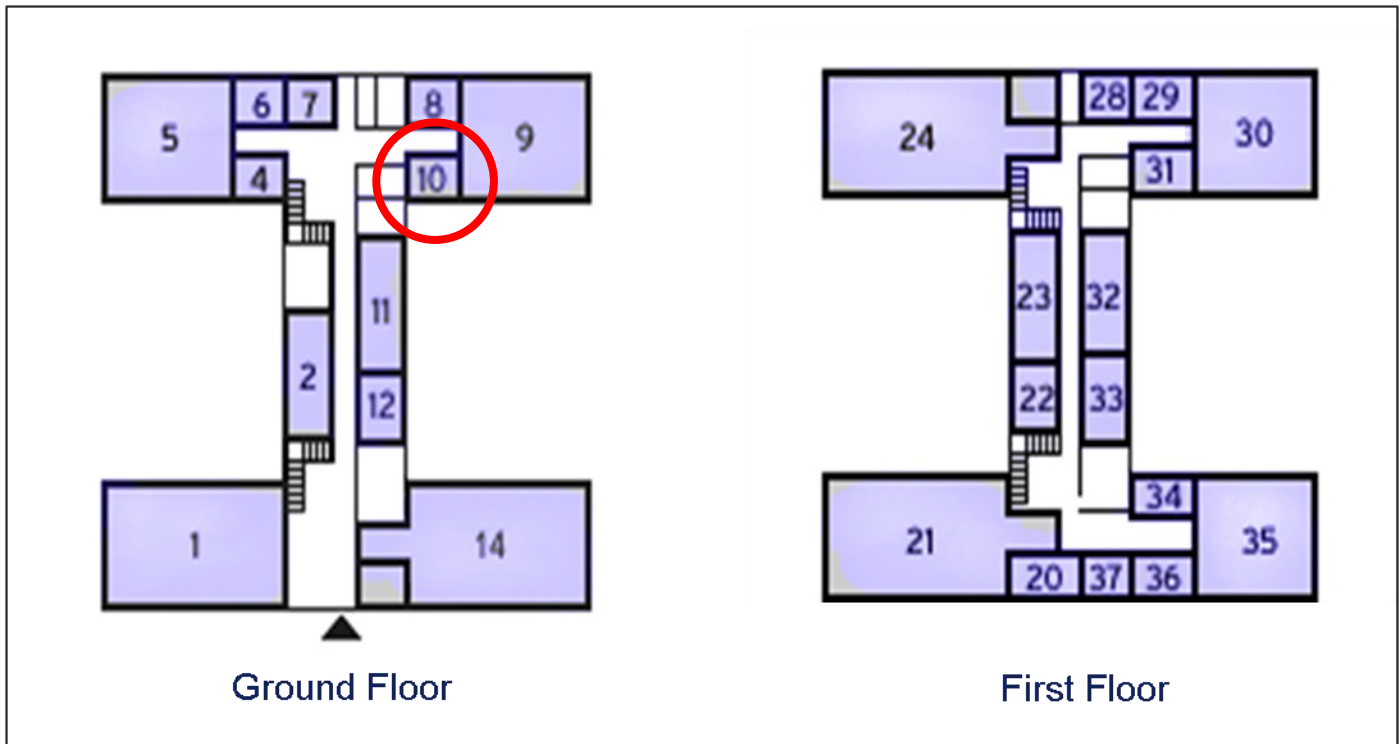

# 60 Churchill Square Business Centre

Ground Floor—Suite 10

7.7sq m (83 sq ft)\*