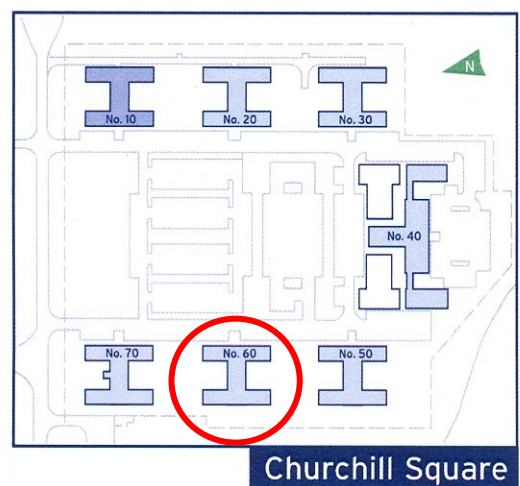

Churchill Square Business Centre
Kings Hill
West Malling
Kent ME19 4YU
01732 523415

*Approximate Measurements

Not to scale

Space for growing businesses

www.capitalspace.co.uk