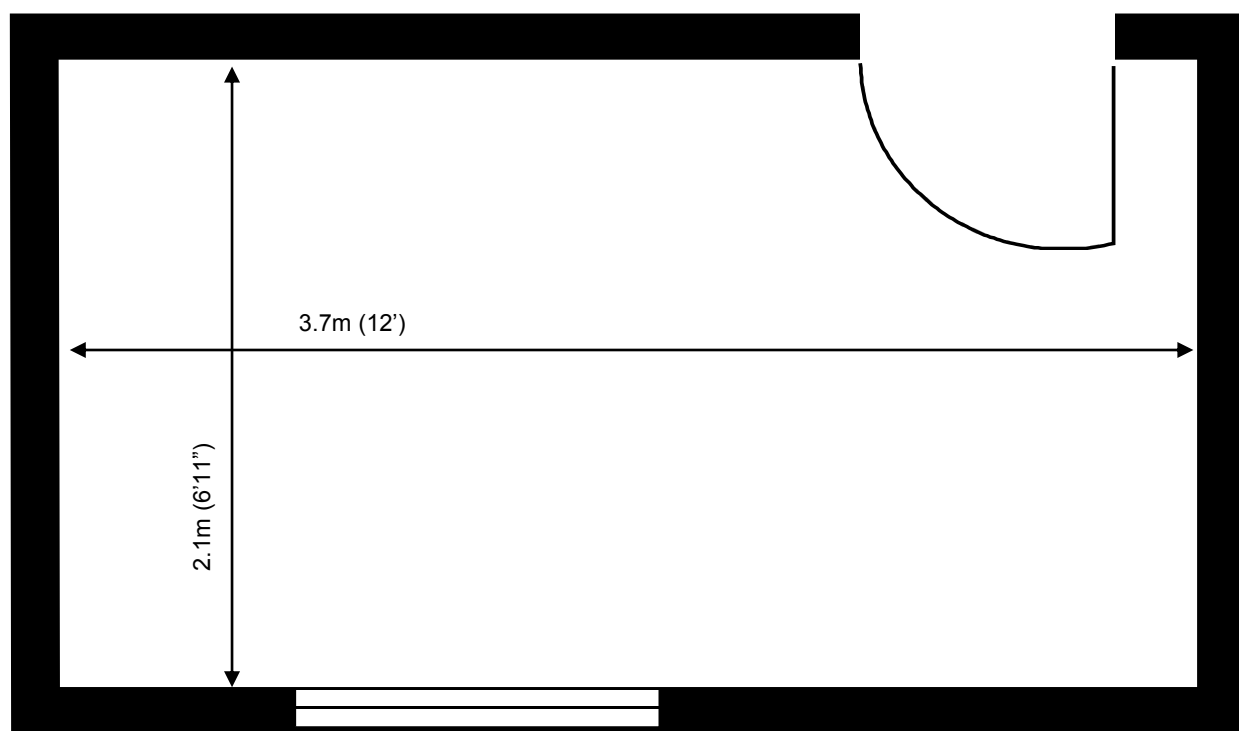

60 Churchill Square Business Centre

Ground Floor—Suite 10

7.7sq m (83 sq ft)*

Churchill Square Business Centre
Kings Hill
West Malling
Kent ME19 4YU
01732 523415

*Approximate Measurements
Not to scale

Space for growing businesses

www.capitalspace.co.uk