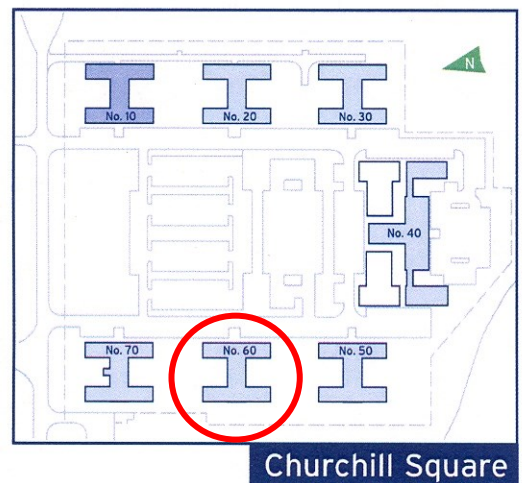

60 Churchill Square Business Centre

Ground Floor—Suite 12

13 sq m (140 sq ft)*

Churchill Square Business Centre
Kings Hill
West Malling
Kent ME19 4YU
01732 523415

*Approximate Measurements

Not to scale

Space for growing businesses

www.capitalspace.co.uk

60 Churchill Square Business Centre

Ground Floor—Suite 12

13 sq m (140 sq ft)*

Additional Information

We are happy to provide further details and answer any questions. Please contact our Centre Manager on 01732 523415.