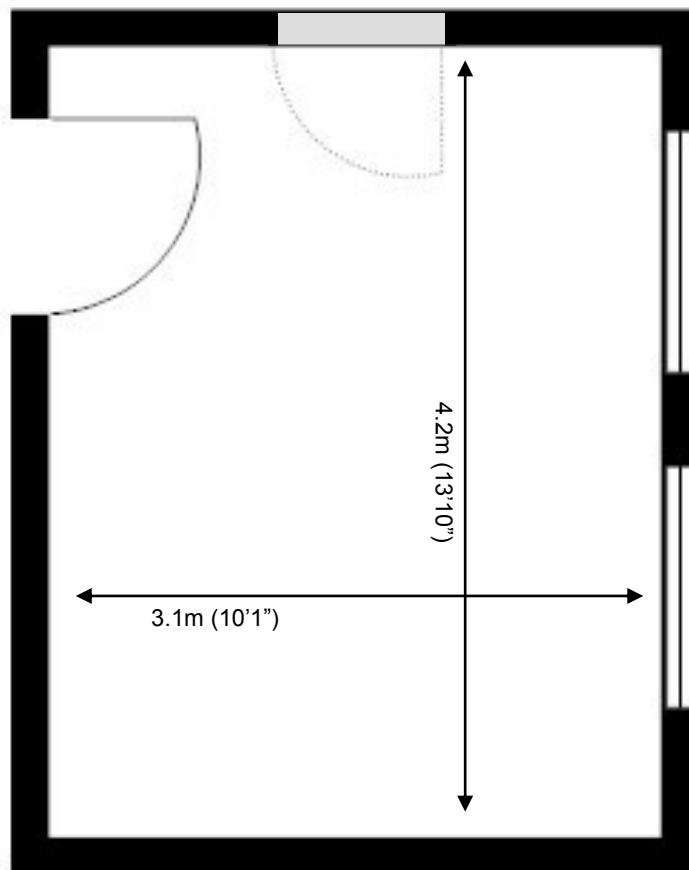

60 Churchill Square Business Centre

Ground Floor—Suite 12

13 sq m (140 sq ft)*

Churchill Square Business Centre
Kings Hill
West Malling
Kent ME19 4YU
01732 523415

*Approximate Measurements

Not to scale

Space for growing businesses

www.capitalspace.co.uk

60 Churchill Square Business Centre

Ground Floor—Suite 12

13 sq m (140 sq ft)*

Additional Information

We are happy to provide further details and answer any questions. Please contact our Centre Manager on 01732 523415.