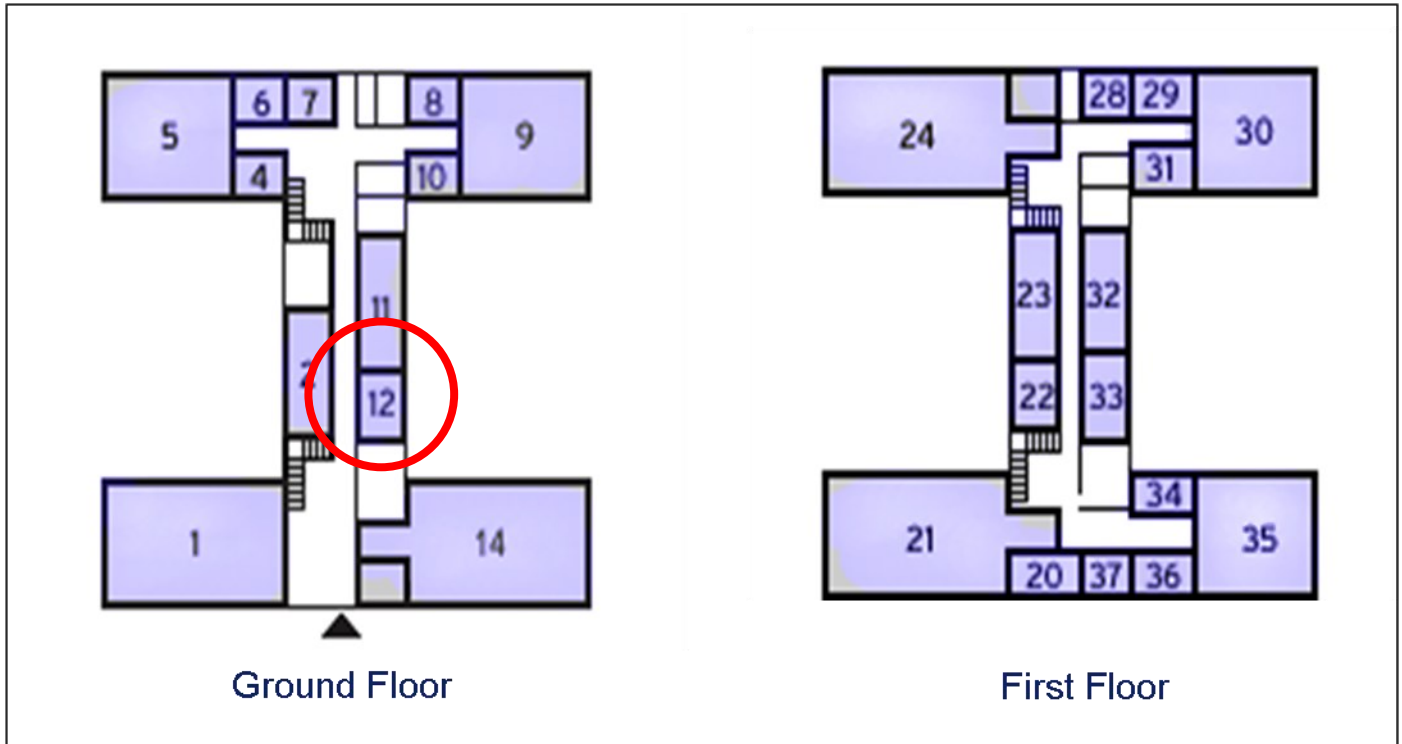

60 Churchill Square Business Centre

Ground Floor—Suite 12

13 sq m (140 sq ft)*

Additional Information

We are happy to provide further details and answer any questions. Please contact our Centre Manager on 01732 523415.