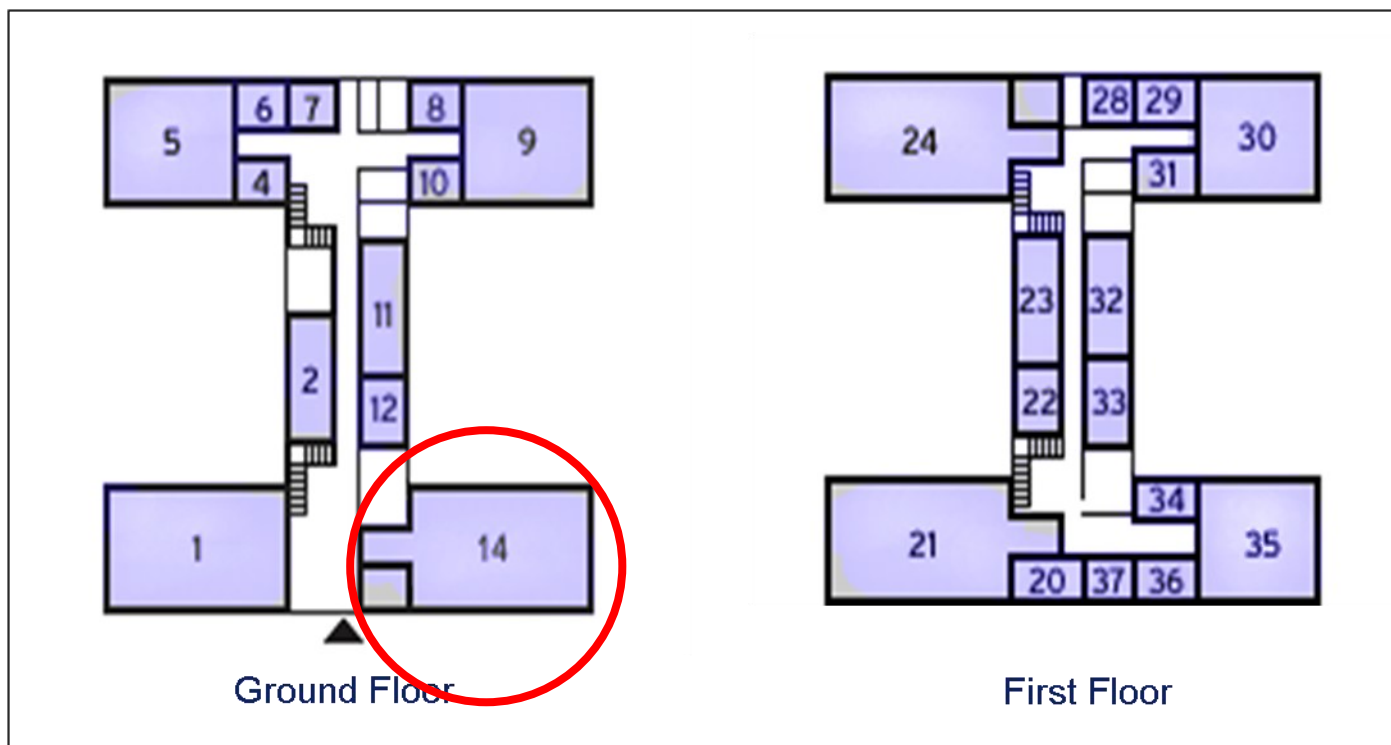

# 60 Churchill Square Business Centre

Ground Floor—Suite 14  
90.4sq m (973 sq ft)\*

**Churchill Square Business Centre**  
Kings Hill  
West Malling  
Kent ME19 4YU  
01732 523415

\*Approximate Measurements  
Not to scale

# 60 Churchill Square Business Centre

Ground Floor—Suite 14  
90.4sq m (973 sq ft)\*