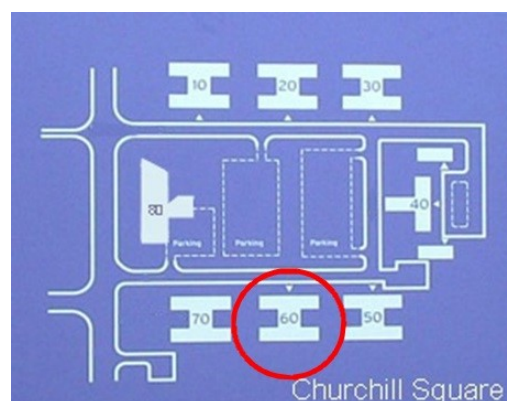

Churchill Square Business Centre
Kings Hill
West Malling
Kent ME19 4YU
01732 523415

*Approximate Measurements
Not to scale