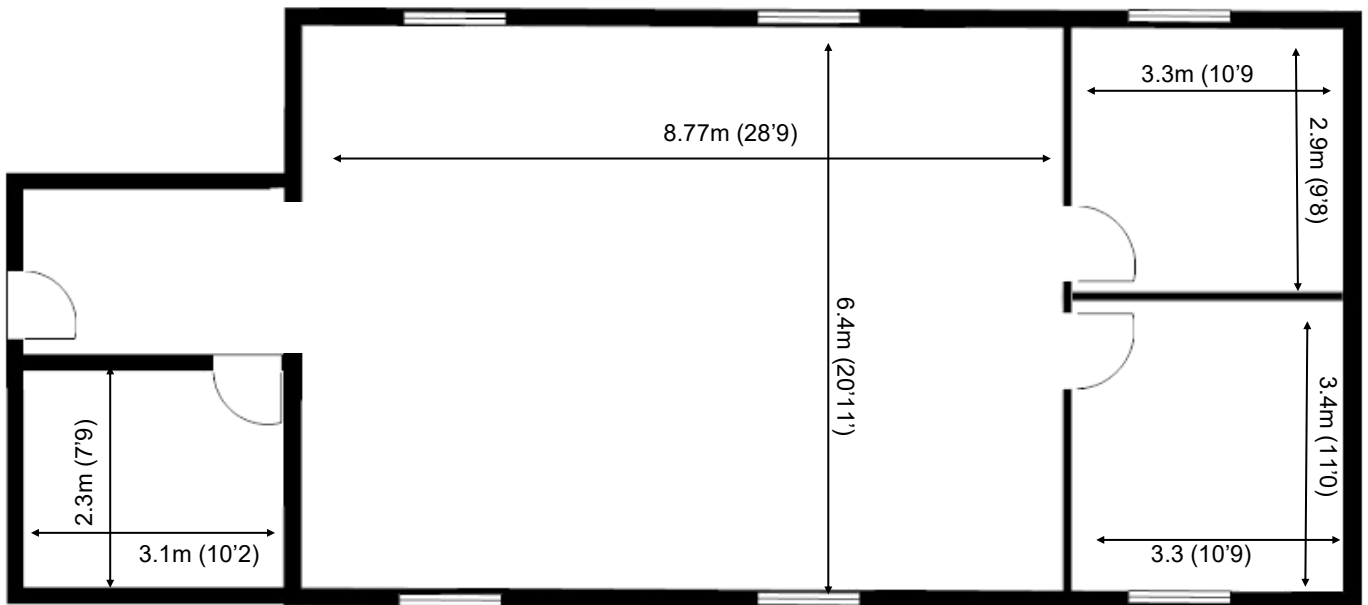

# 60 Churchill Square Business Centre

Ground Floor—Suite 14  
90.4sq m (973 sq ft)\*

**Churchill Square Business Centre**  
Kings Hill  
West Malling  
Kent ME19 4YU  
01732 523415

\*Approximate Measurements  
Not to scale

# 60 Churchill Square Business Centre

Ground Floor—Suite 14  
90.4sq m (973 sq ft)\*

\*Approximate Measurements  
Not to scale