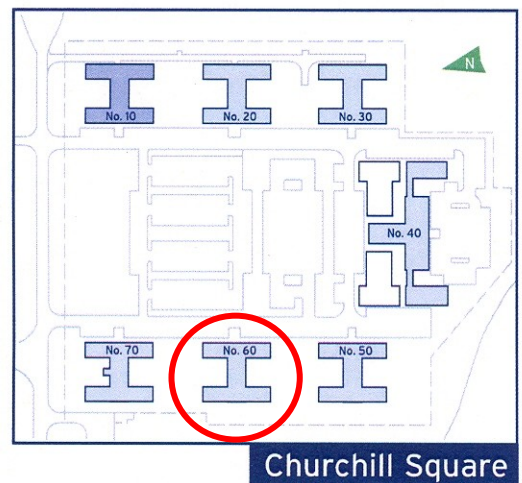

60 Churchill Square Business Centre

First Floor—Suite 22
12.6sq m (136 sq ft)*

Churchill Square Business Centre
Kings Hill
West Malling
Kent ME19 4YU
01732 523415

*Approximate Measurements
Not to scale

Space for growing businesses

www.capitalspace.co.uk

60 Churchill Square Business Centre

First Floor—Suite 22

12.6sq m (136 sq ft)*

Additional Information

We are happy to provide further details and answer any questions. Please contact our Centre Manager on 01732 523415.