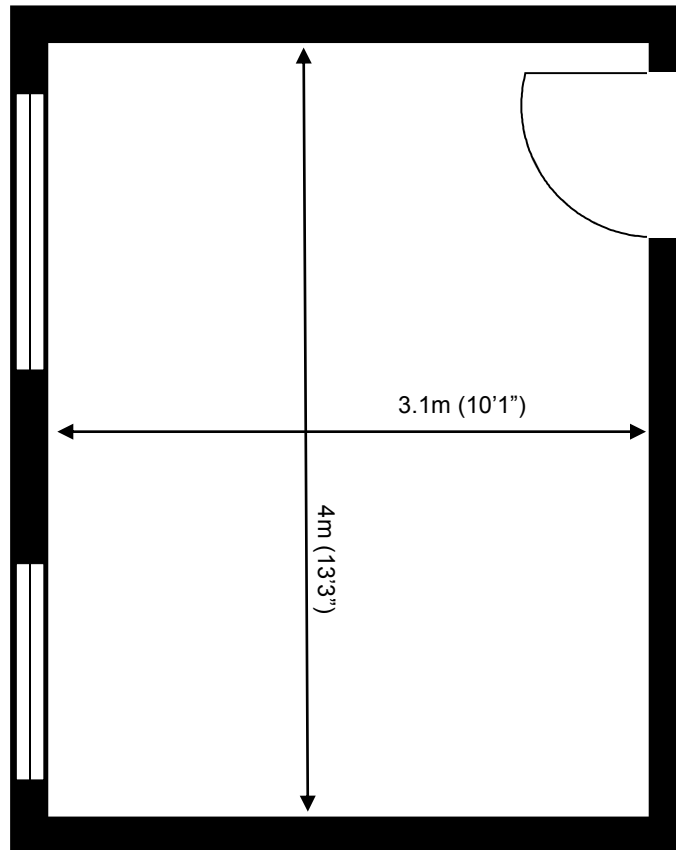

60 Churchill Square Business Centre

First Floor—Suite 22
12.6sq m (136 sq ft)*

Churchill Square Business Centre
Kings Hill
West Malling
Kent ME19 4YU
01732 523415

*Approximate Measurements
Not to scale

Space for growing businesses