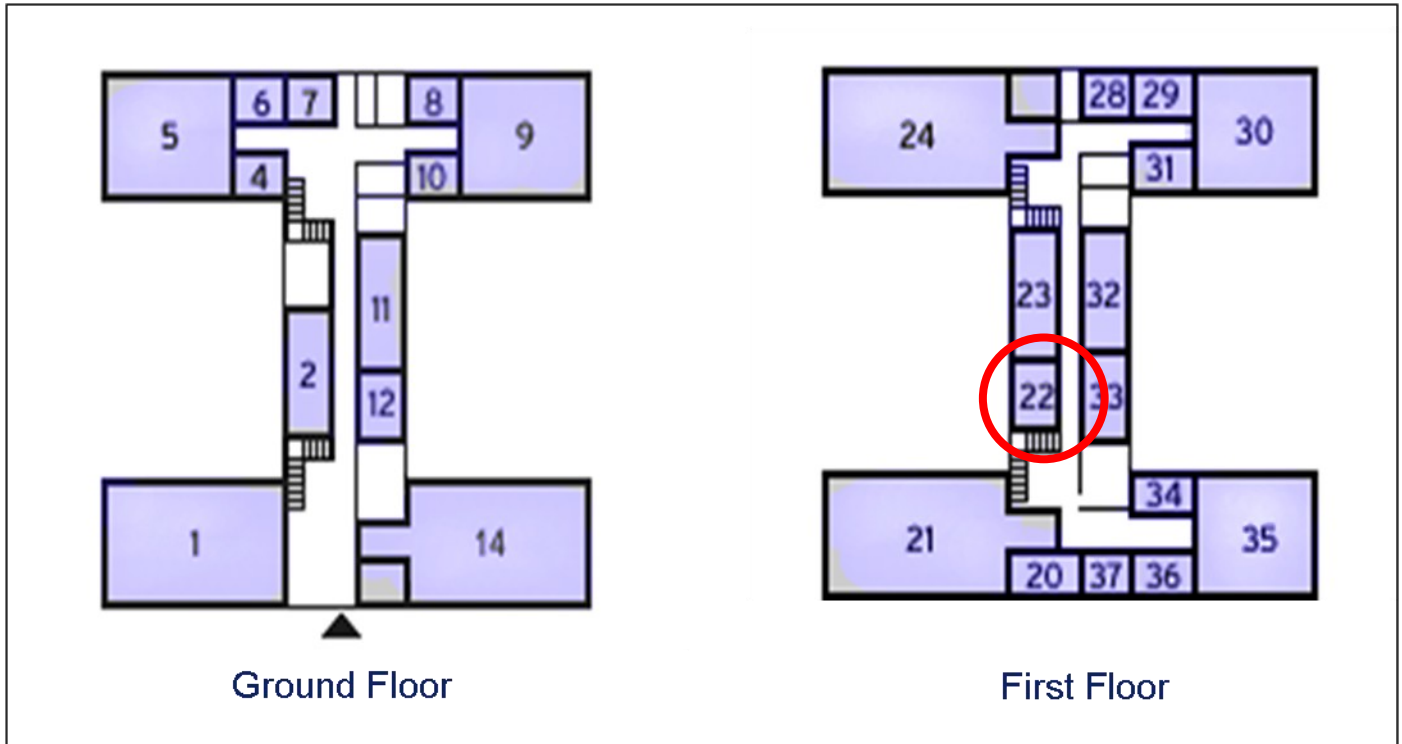

60 Churchill Square Business Centre

First Floor—Suite 22

12.6sq m (136 sq ft)*

Additional Information

We are happy to provide further details and answer any questions. Please contact our Centre Manager on 01732 523415.