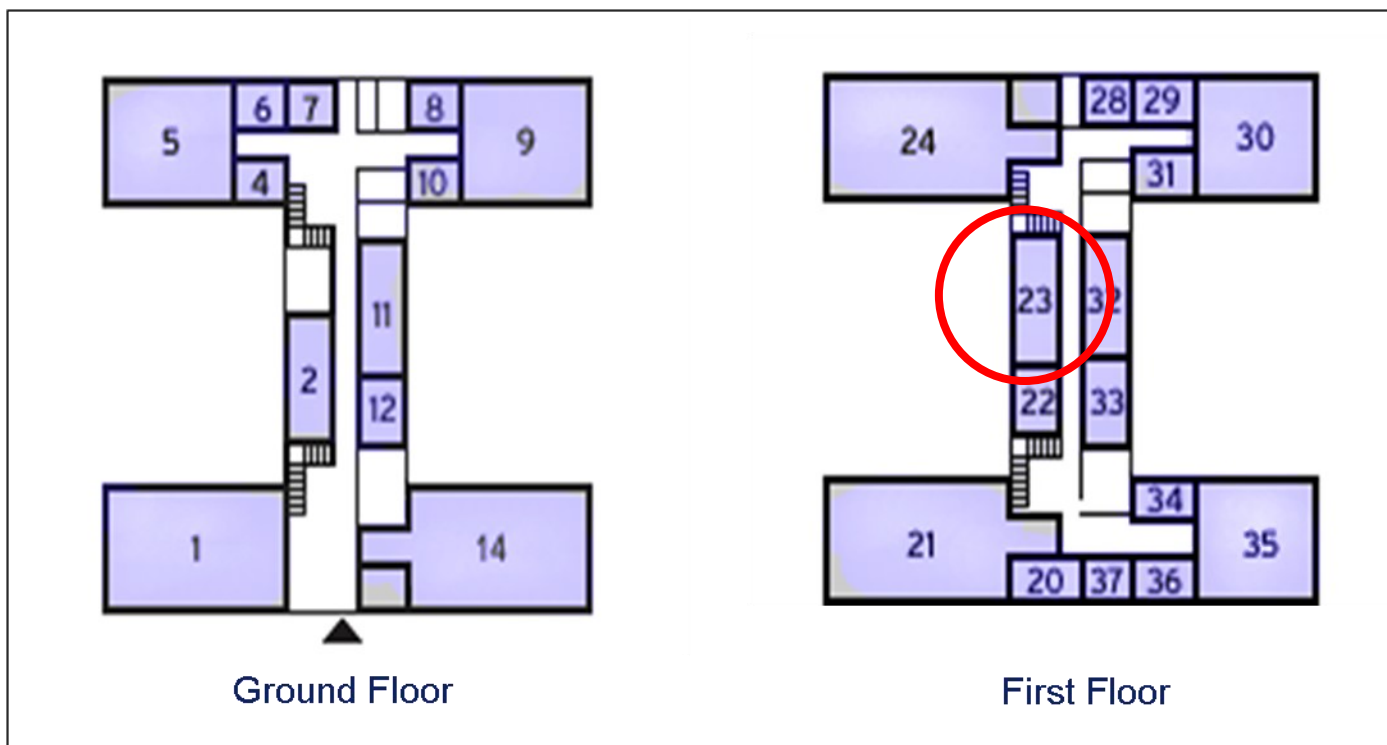

# 60 Churchill Square Business Centre

First Floor—Suite 23  
22.9sq m (246 sq ft)\*