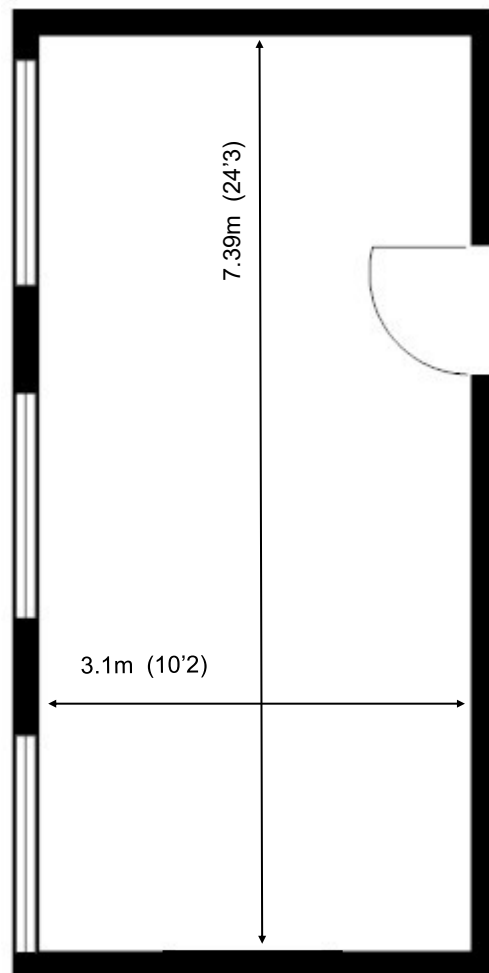

# 60 Churchill Square Business Centre

First Floor—Suite 23  
22.9sq m (246 sq ft)\*

**Churchill Square Business Centre**  
Kings Hill  
West Malling  
Kent ME19 4YU  
01732 523415

\*Approximate Measurements  
Not to scale

# 60 Churchill Square Business Centre

First Floor—Suite 23  
22.9sq m (246 sq ft)\*

\*Approximate Measurements  
Not to scale