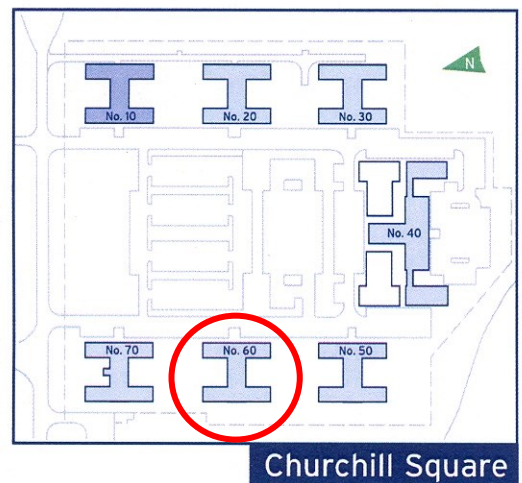

60 Churchill Square Business Centre

First Floor—Suite 24
92.3sq m (994 sq ft)*

Churchill Square Business Centre
Kings Hill
West Malling
Kent ME19 4YU
01732 523415

*Approximate Measurements

Not to scale

Space for growing businesses

www.capitalspace.co.uk

60 Churchill Square Business Centre

First Floor—Suite 24
92.3sq m (994 sq ft)*

Additional Information

We are happy to provide further details and answer any questions. Please contact our Centre Manager on 01732 523415.