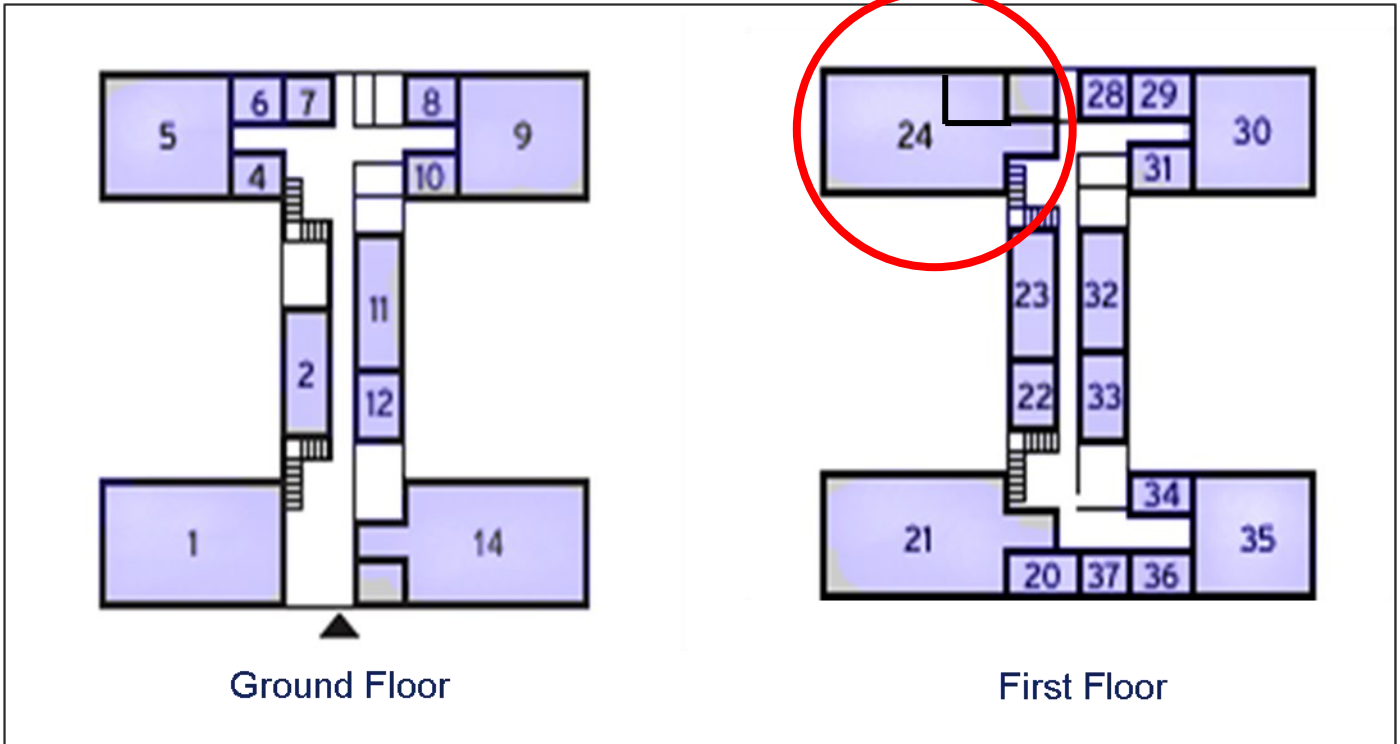

60 Churchill Square Business Centre

First Floor—Suite 24
92.3sq m (994 sq ft)*

Additional Information

We are happy to provide further details and answer any questions. Please contact our Centre Manager on 01732 523415.