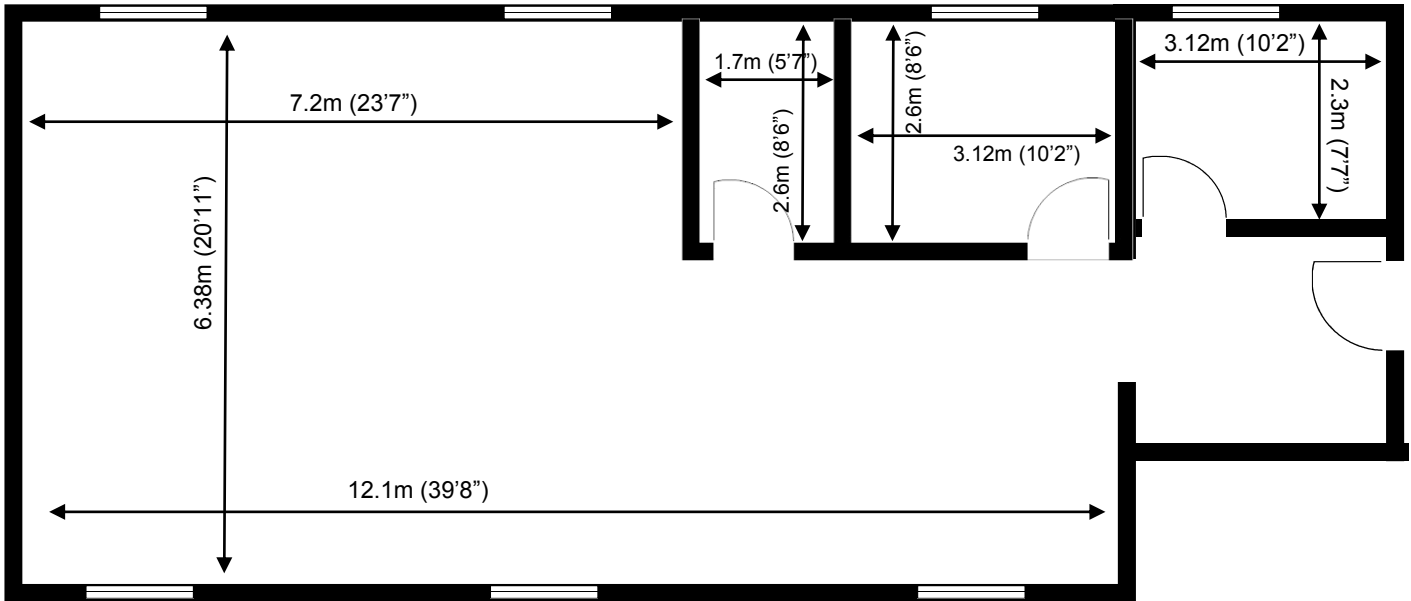

60 Churchill Square Business Centre

First Floor—Suite 24
92.3sq m (994 sq ft)*

Churchill Square Business Centre
Kings Hill
West Malling
Kent ME19 4YU
01732 523415

*Approximate Measurements

Not to scale

Space for growing businesses

www.capitalspace.co.uk

60 Churchill Square Business Centre

First Floor—Suite 24
92.3sq m (994 sq ft)*

Additional Information

We are happy to provide further details and answer any questions. Please contact our Centre Manager on 01732 523415.