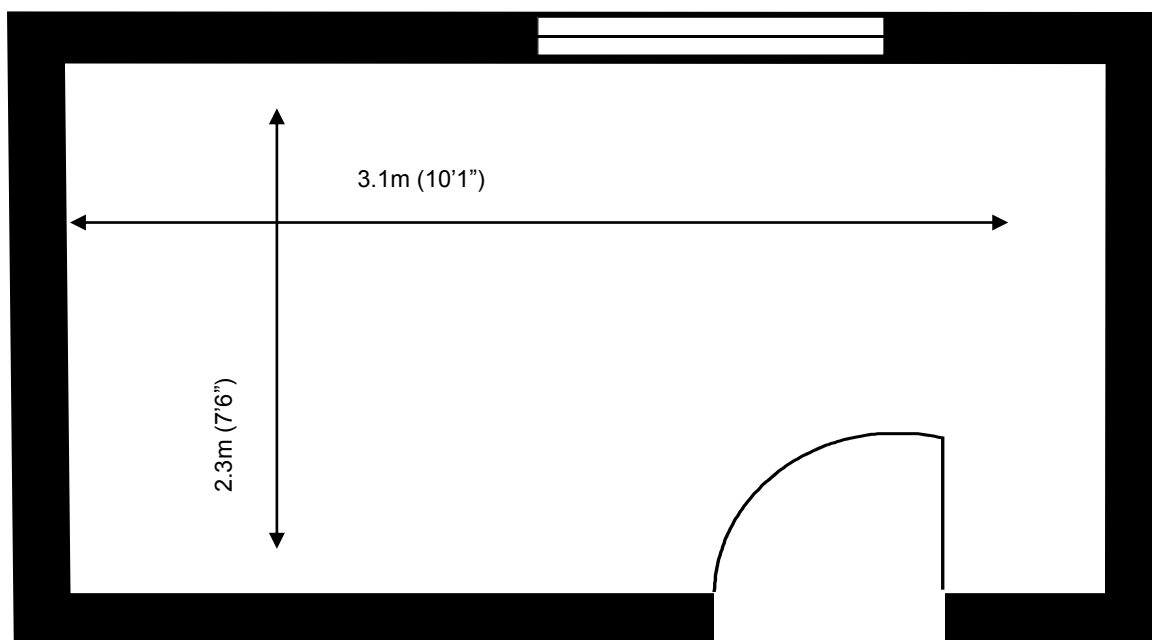

60 Churchill Square Business Centre

First Floor—Suite 28

7.1 sq m (76 sq ft)*

Churchill Square Business Centre
Kings Hill
West Malling
Kent ME19 4YU
01732 523415

*Approximate Measurements

Not to scale

Space for growing businesses