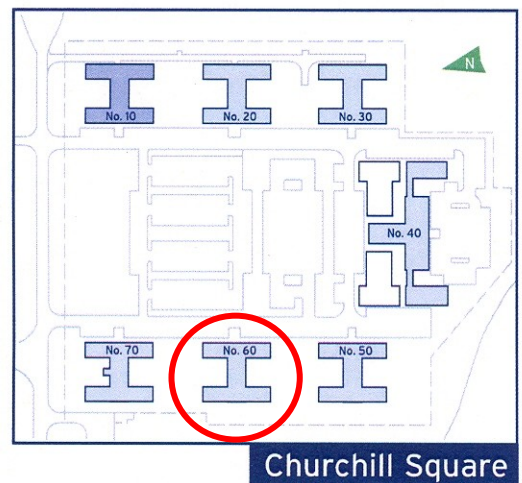

60 Churchill Square Business Centre

First Floor—Suite 28

7.1 sq m (76 sq ft)*

Churchill Square Business Centre
Kings Hill
West Malling
Kent ME19 4YU
01732 523415

*Approximate Measurements

Not to scale

Space for growing businesses

www.capitalspace.co.uk

60 Churchill Square Business Centre

First Floor—Suite 28

7.1 sq m (76 sq ft)*

Additional Information

We are happy to provide further details and answer any questions. Please contact our Centre Manager on 01732 523415.