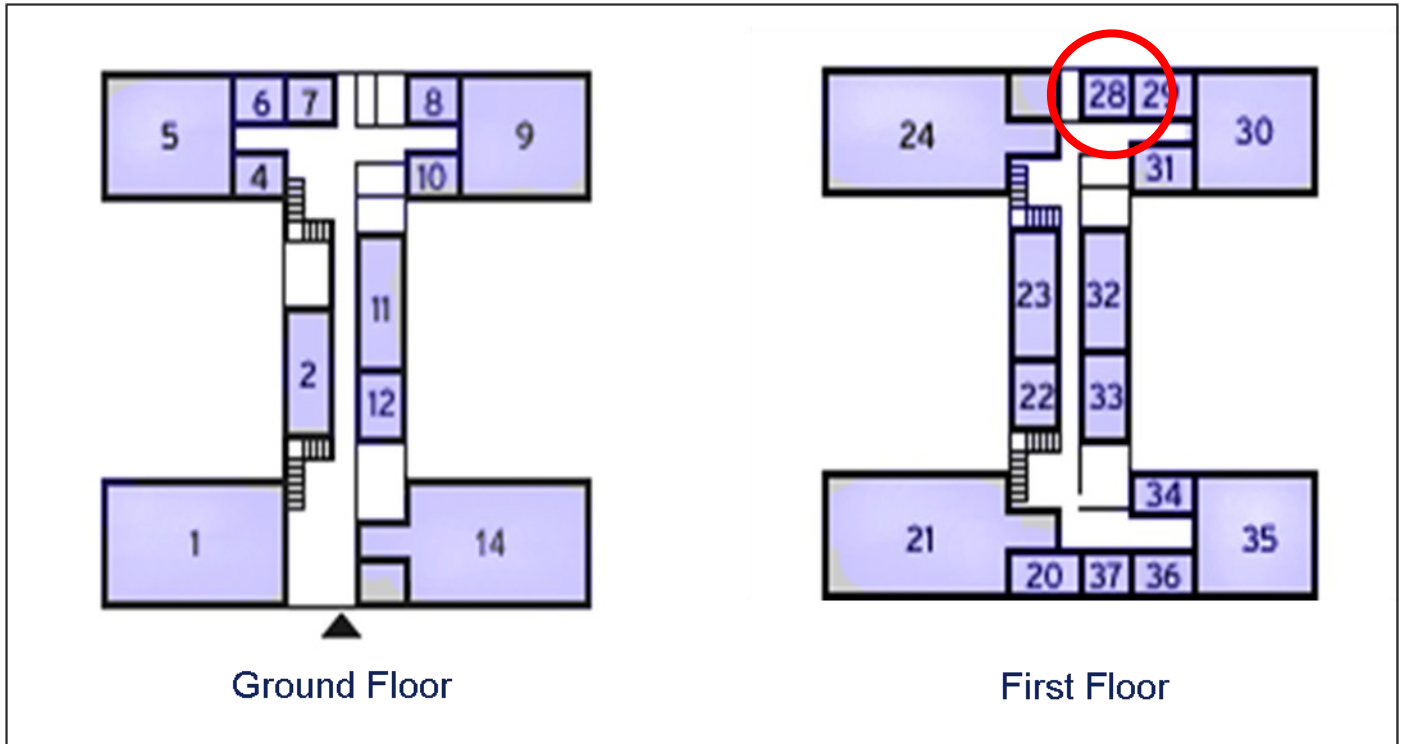

60 Churchill Square Business Centre

First Floor—Suite 28

7.1 sq m (76 sq ft)*

Additional Information

We are happy to provide further details and answer any questions. Please contact our Centre Manager on 01732 523415.