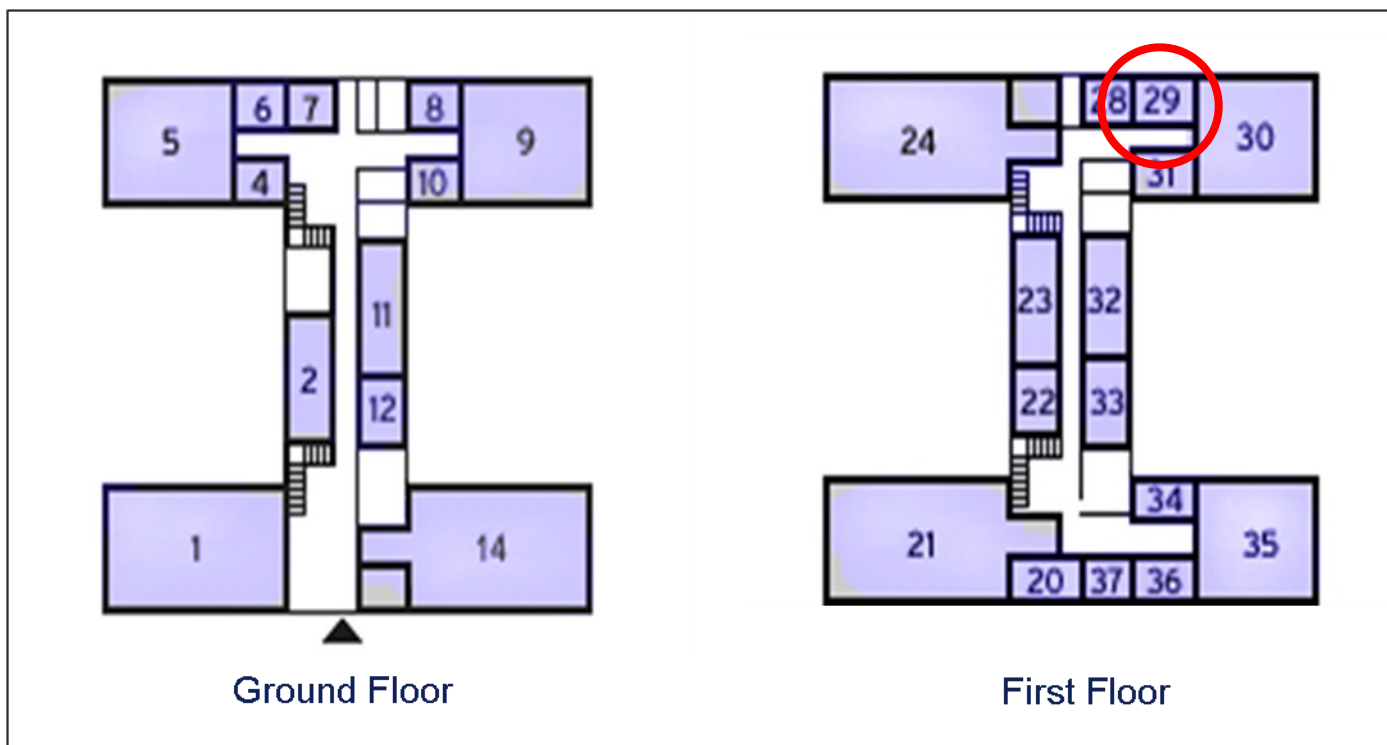

60 Churchill Square Business Centre

First Floor—Suite 29
9.7sq m (104 sq ft)*

Additional Information

We are happy to provide further details and answer any questions. Please contact our Centre Manager on 01732 523415.