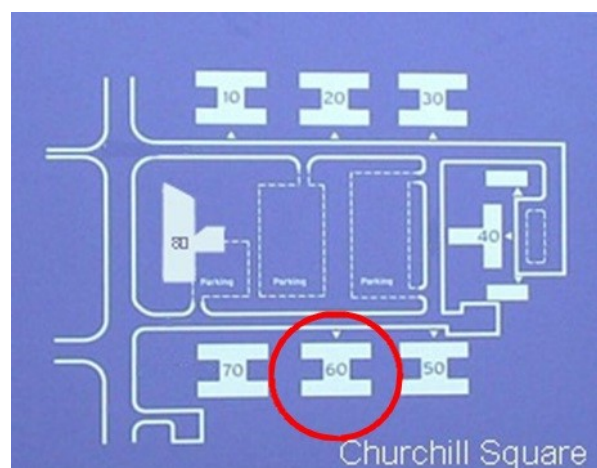

Churchill Square Business Centre
Kings Hill
West Malling
Kent ME19 4YU
01732 523415

*Approximate Measurements
Not to scale