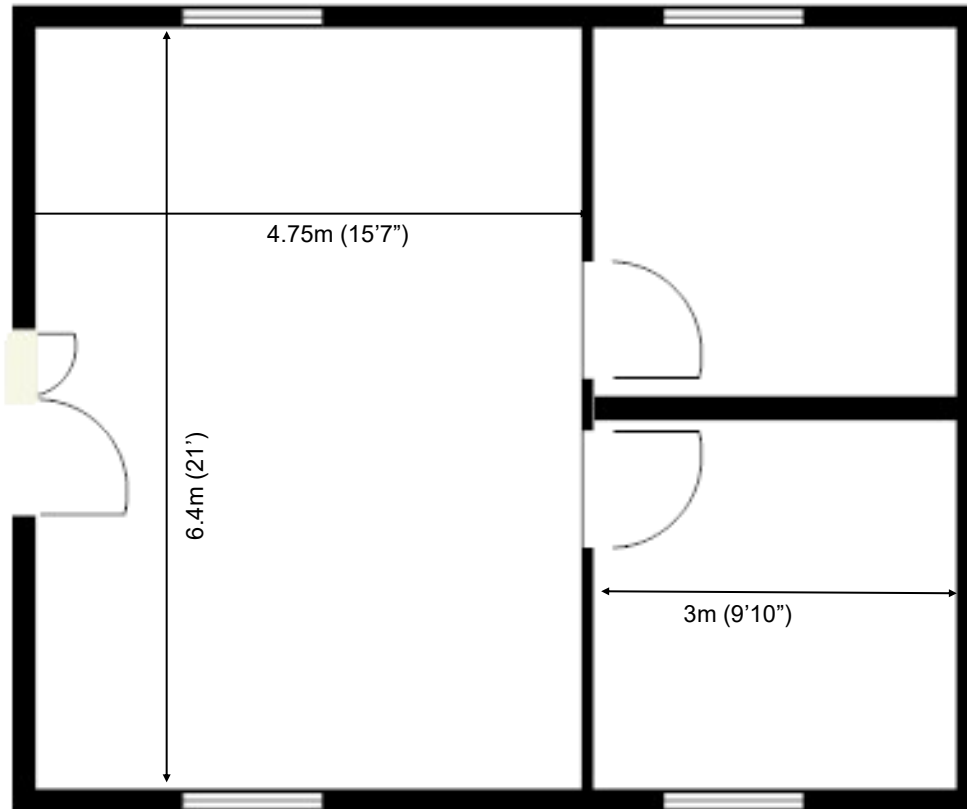

# 60 Churchill Square Business Centre

First Floor—Suite 30  
49.4 sq m (532 sq ft)\*

**Churchill Square Business Centre**  
Kings Hill  
West Malling  
Kent ME19 4YU  
01732 523415

\*Approximate Measurements  
Not to scale

# 60 Churchill Square Business Centre

First Floor—Suite 30  
49.4 sq m (532 sq ft)\*

\*Approximate Measurements  
Not to scale