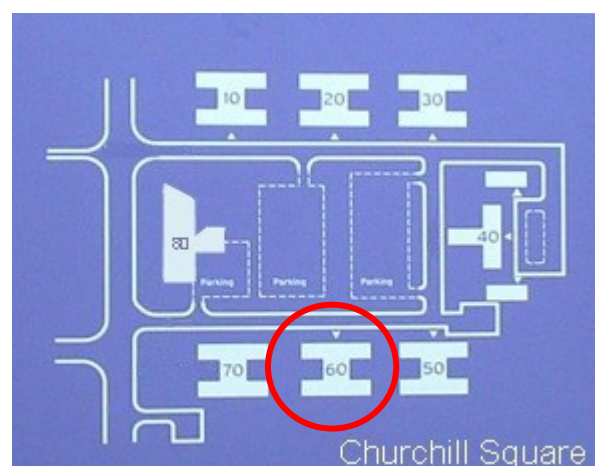

Churchill Square Business Centre
Kings Hill
West Malling
Kent ME19 4YU
01732 523415

*Approximate Measurements
Not to scale