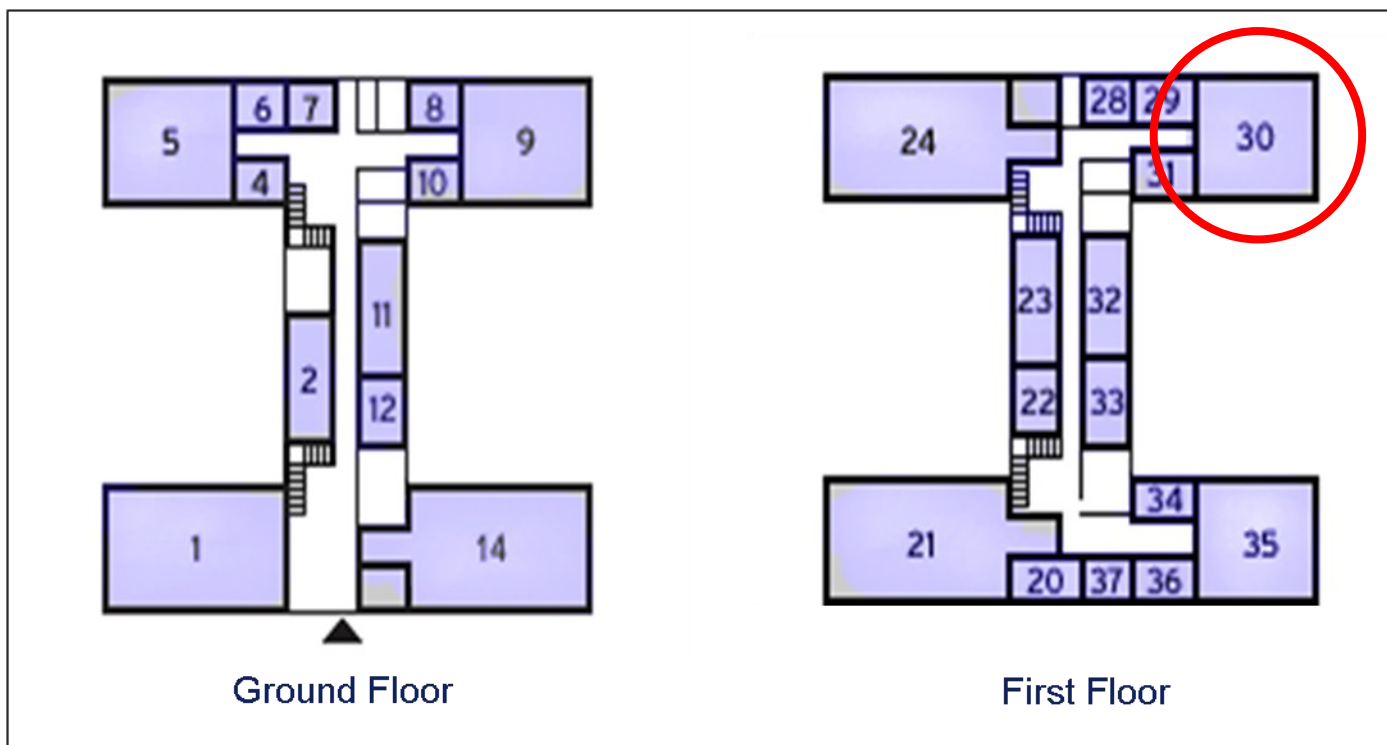

# 60 Churchill Square Business Centre

First Floor—Suite 30  
49.4 sq m (532 sq ft)\*