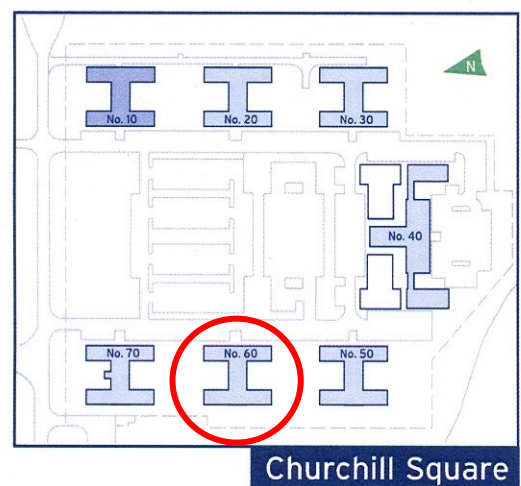

Churchill Square Business Centre
Kings Hill
West Malling
Kent ME19 4YU
01732 523415

*Approximate Measurements

Not to scale

Space for growing businesses

www.capitalspace.co.uk