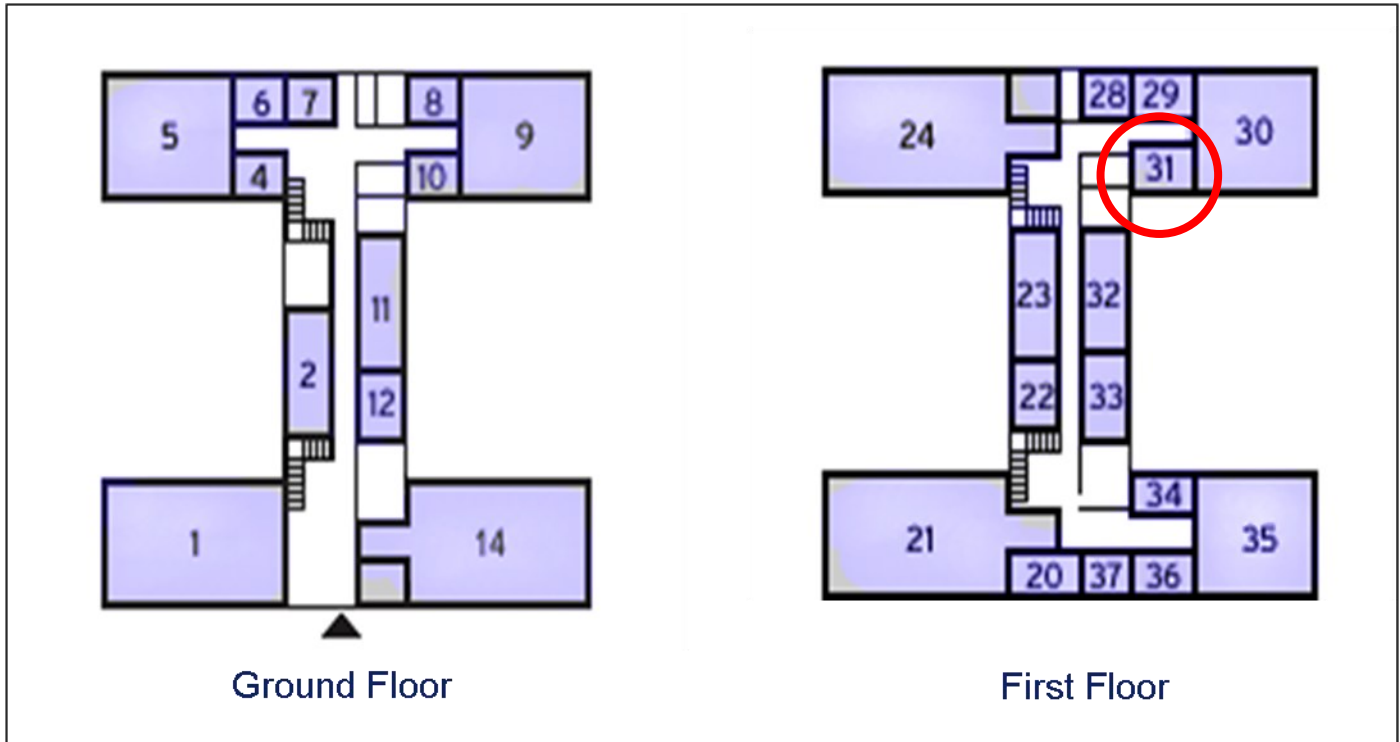

60 Churchill Square Business Centre

First Floor—Suite 31

9.9sq m (107 sq ft)*

Additional Information

We are happy to provide further details and answer any questions. Please contact our Centre Manager on 01732 523415.