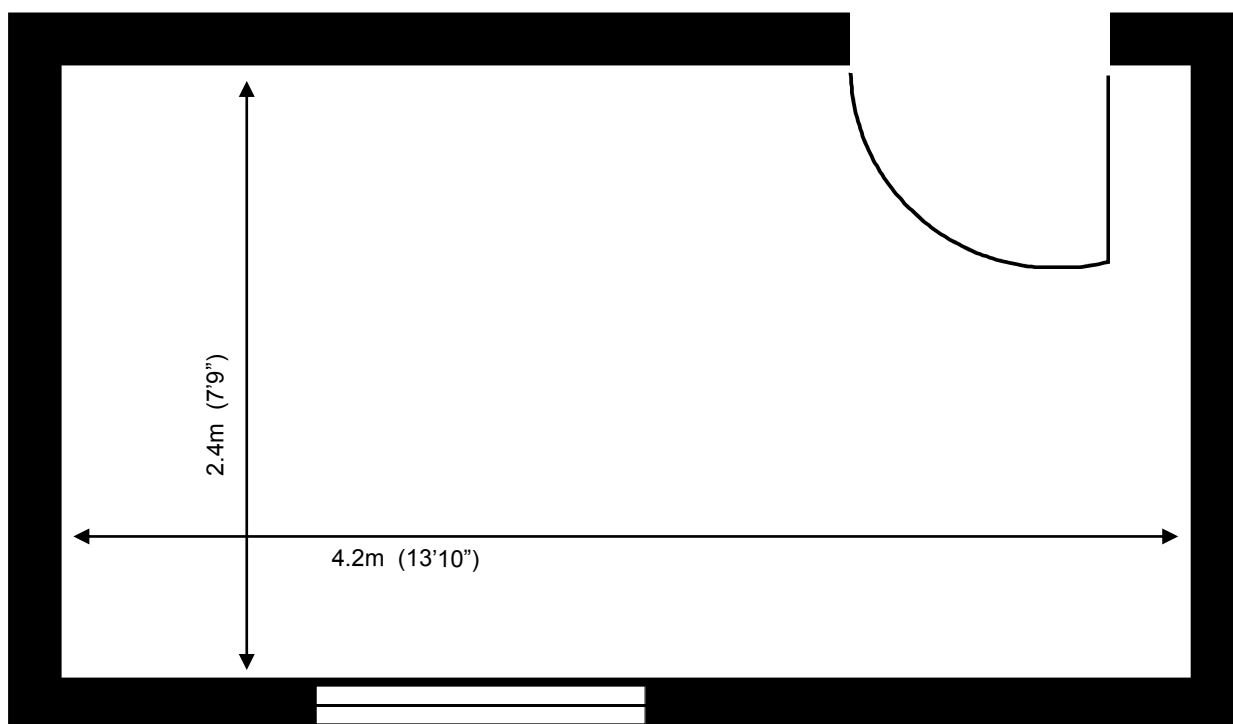

60 Churchill Square Business Centre

First Floor—Suite 31

9.9sq m (107 sq ft)*

Churchill Square Business Centre
Kings Hill
West Malling
Kent ME19 4YU
01732 523415

*Approximate Measurements

Not to scale

Space for growing businesses