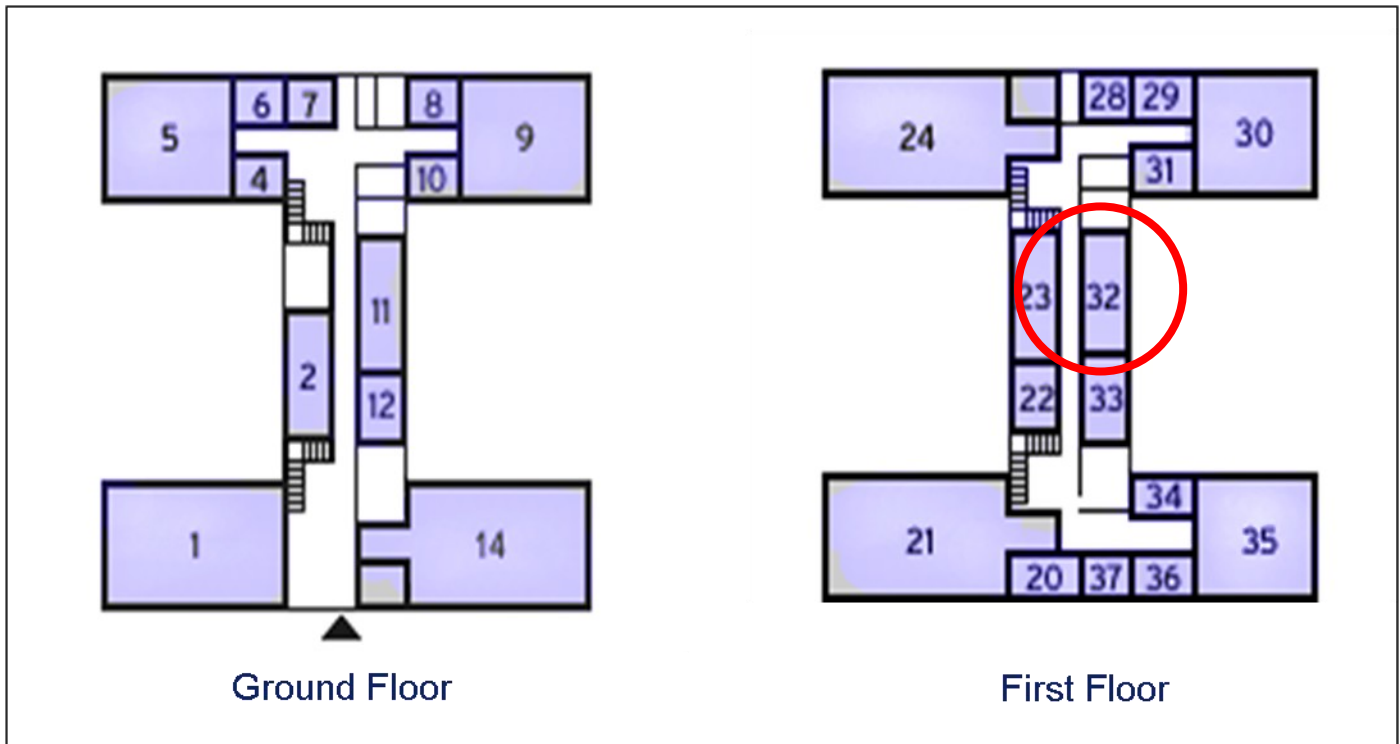

## First Floor—Suite 32

20.4 m (220 sq ft)\*