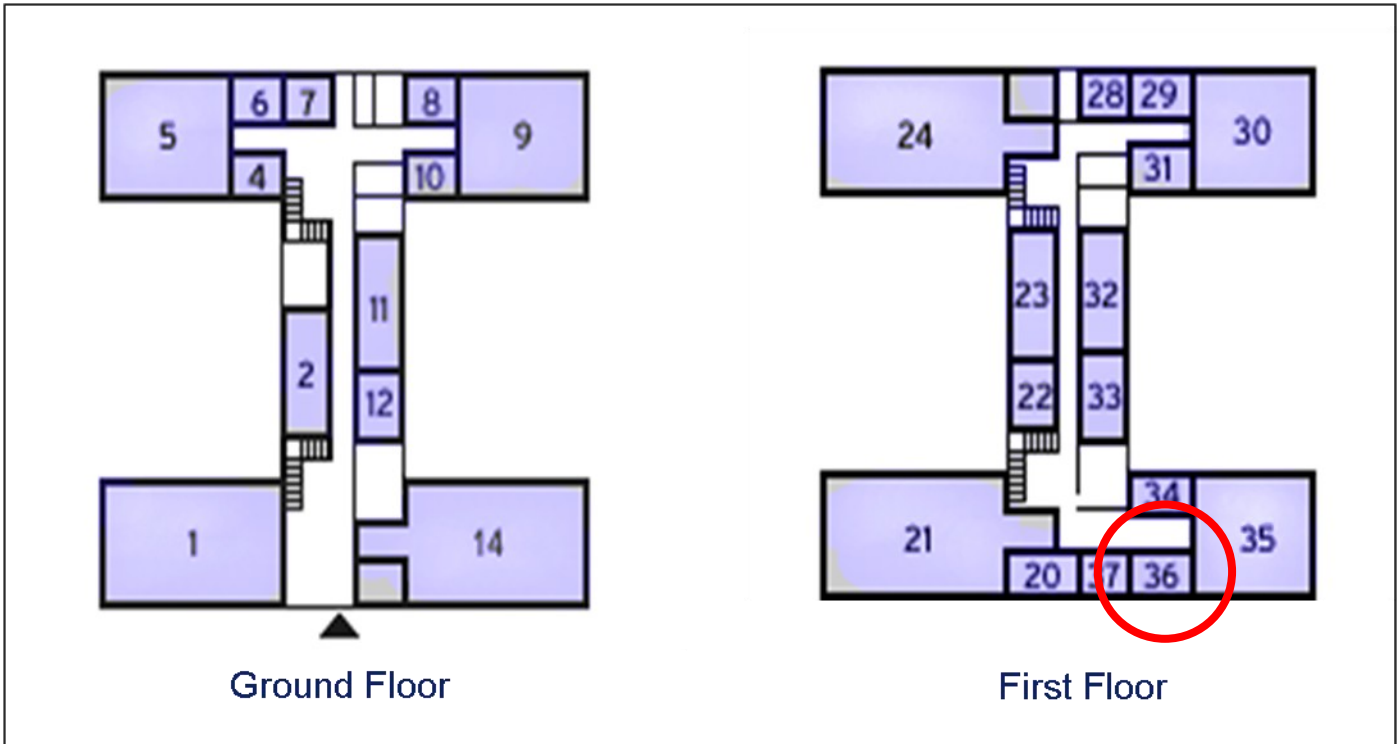

60 Churchill Square Business Centre

First Floor—Suite 36

9.8sq m (105sq ft)*

Additional Information

We are happy to provide further details and answer any questions. Please contact our Centre Manager on 01732 523415.