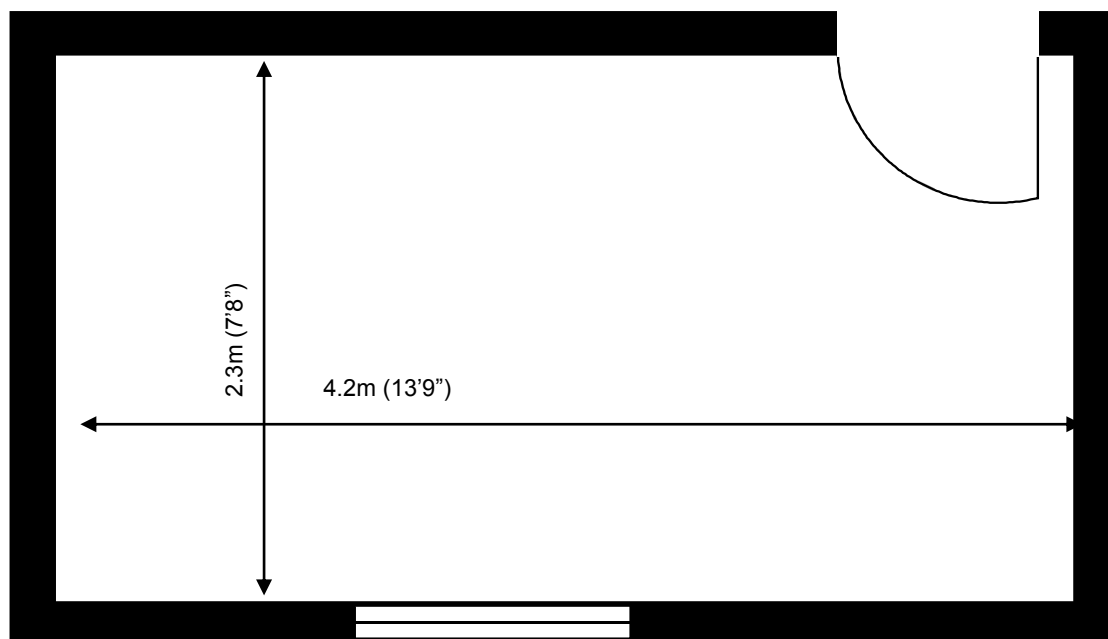

60 Churchill Square Business Centre

First Floor—Suite 36

9.8sq m (105sq ft)*

Churchill Square Business Centre

Kings Hill
West Malling
Kent ME19 4YU
01732 523415

*Approximate Measurements

Not to scale

Space for growing businesses