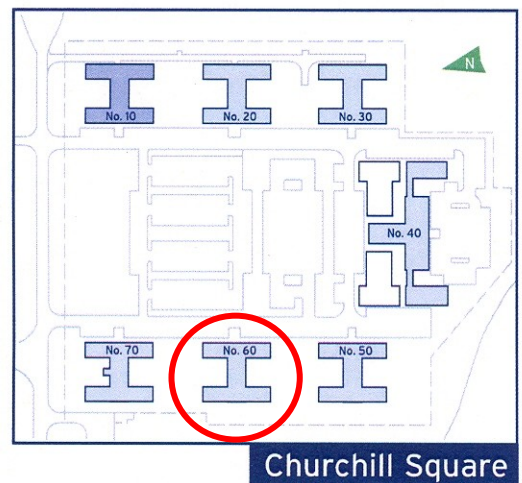

60 Churchill Square Business Centre

First Floor—Suite 36

9.8sq m (105sq ft)*

Churchill Square Business Centre

Kings Hill
West Malling
Kent ME19 4YU
01732 523415

*Approximate Measurements

Not to scale

Space for growing businesses

www.capitalspace.co.uk

60 Churchill Square Business Centre

First Floor—Suite 36

9.8sq m (105sq ft)*

Additional Information

We are happy to provide further details and answer any questions. Please contact our Centre Manager on 01732 523415.