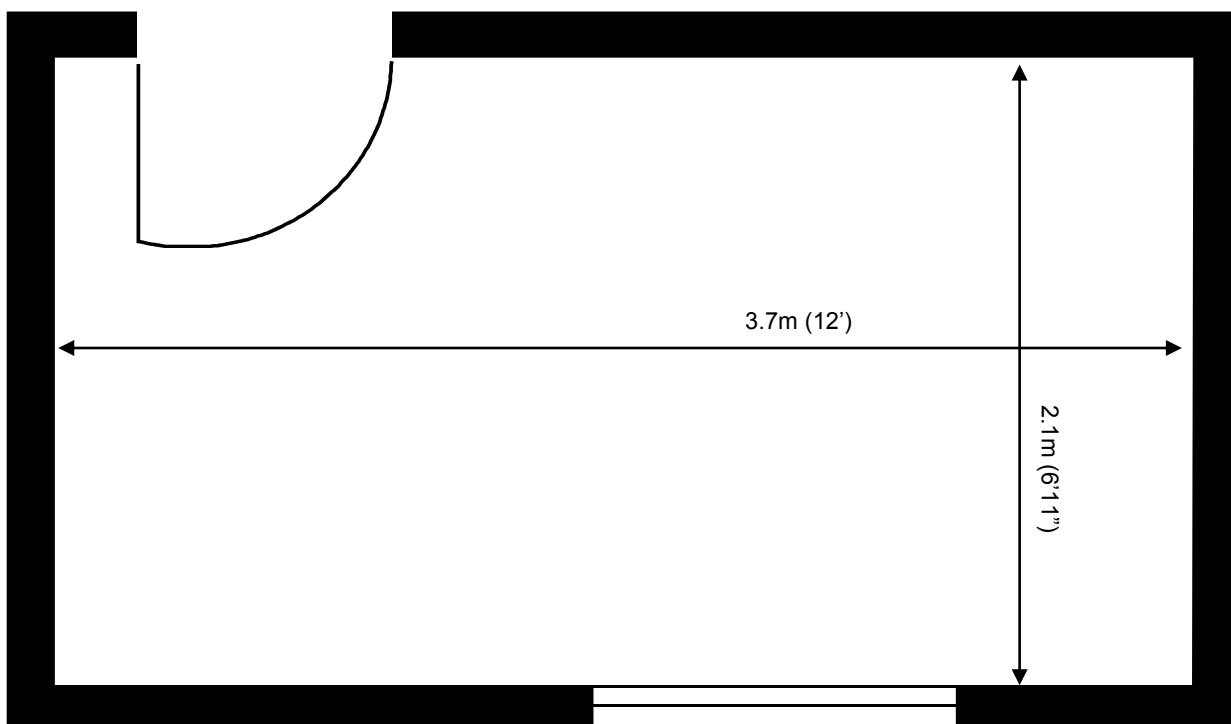

60 Churchill Square Business Centre

Ground Floor—Suite 4

7.7sq m (83 sq ft)*

Churchill Square Business Centre
Kings Hill
West Malling
Kent ME19 4YU
01732 523415

*Approximate Measurements

Not to scale

Space for growing businesses