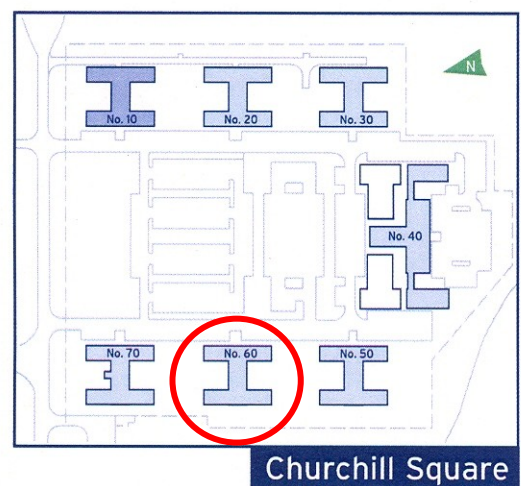

60 Churchill Square Business Centre

Ground Floor—Suite 4

7.7sq m (83 sq ft)*

Churchill Square Business Centre
Kings Hill
West Malling
Kent ME19 4YU
01732 523415

*Approximate Measurements

Not to scale

Space for growing businesses

www.capitalspace.co.uk

60 Churchill Square Business Centre

Ground Floor—Suite 4

7.7sq m (83 sq ft)*

Additional Information

We are happy to provide further details and answer any questions. Please contact our Centre Manager on 01732 523415.