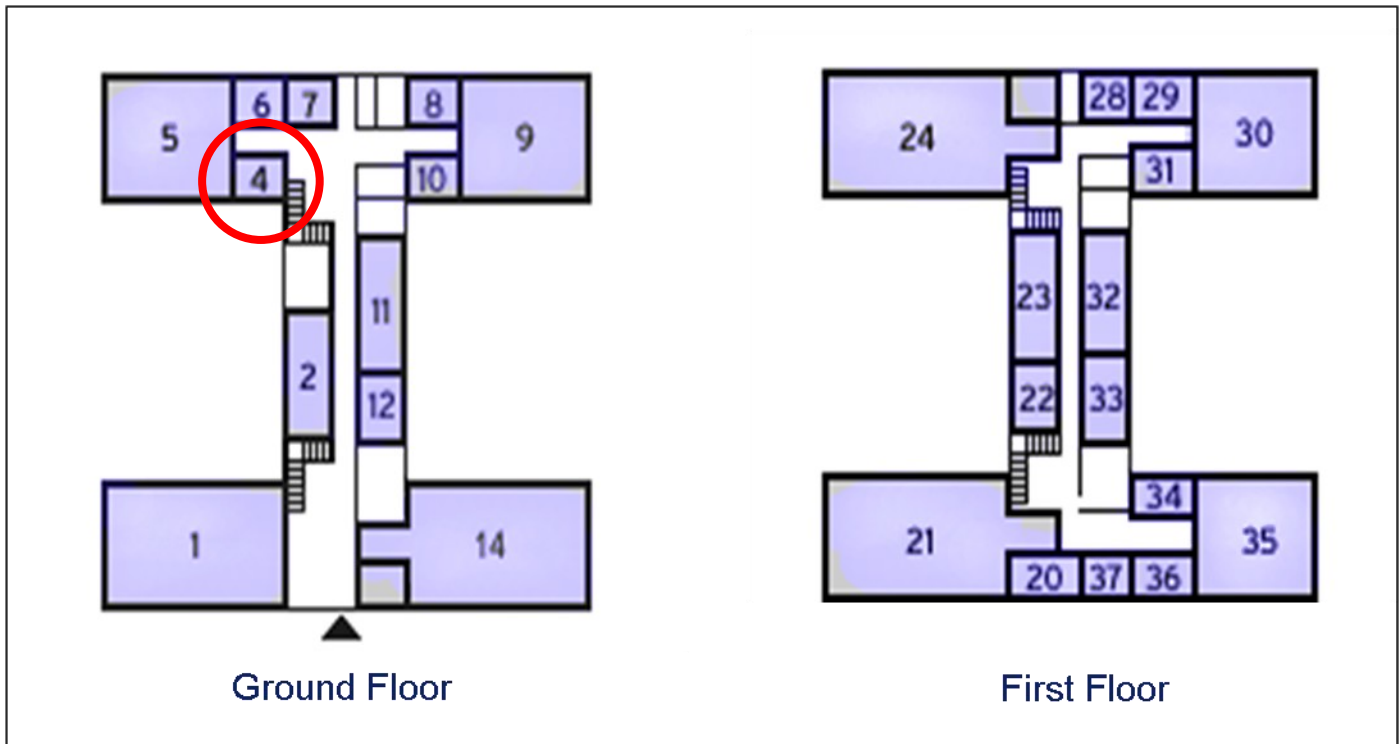

60 Churchill Square Business Centre

Ground Floor—Suite 4

7.7sq m (83 sq ft)*

Additional Information

We are happy to provide further details and answer any questions. Please contact our Centre Manager on 01732 523415.