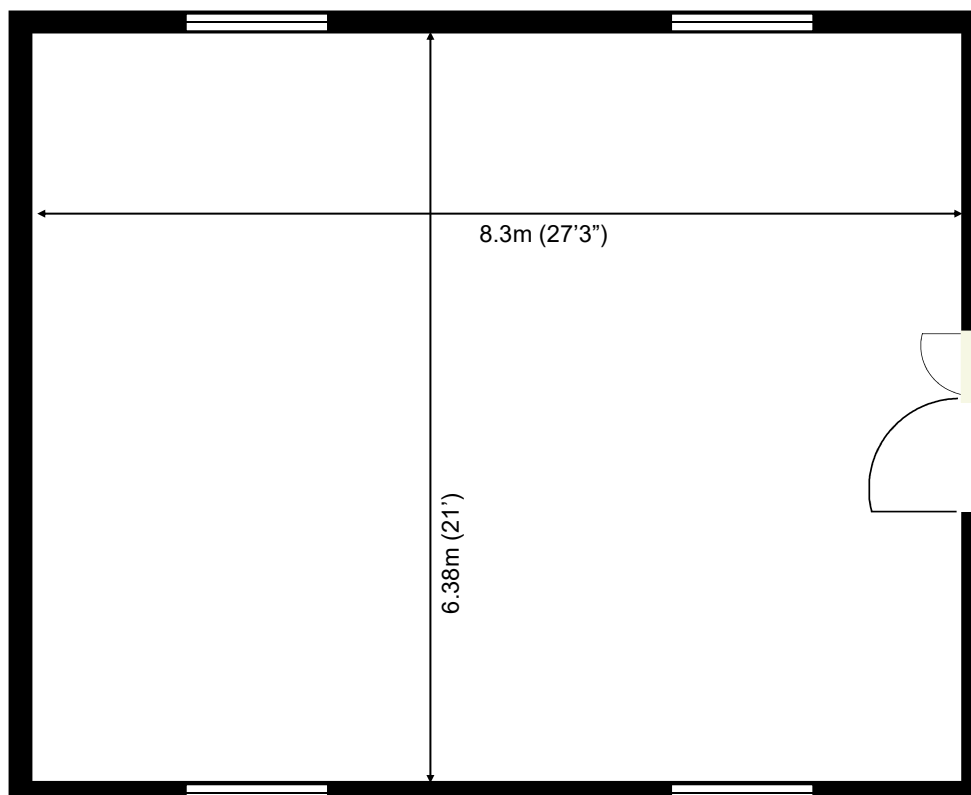

60 Churchill Square Business Centre

Ground Floor—Suite 5
53 sq m (570 sq ft)*

Churchill Square Business Centre
Kings Hill
West Malling
Kent ME19 4YU
01732 523415

*Approximate Measurements
Not to scale

Space for growing businesses

www.capitalspace.co.uk

60 Churchill Square Business Centre

Ground Floor—Suite 5
53 sq m (570 sq ft)*

Additional Information

We are happy to provide further details and answer any questions. Please contact our Centre Manager on 01732 523415.