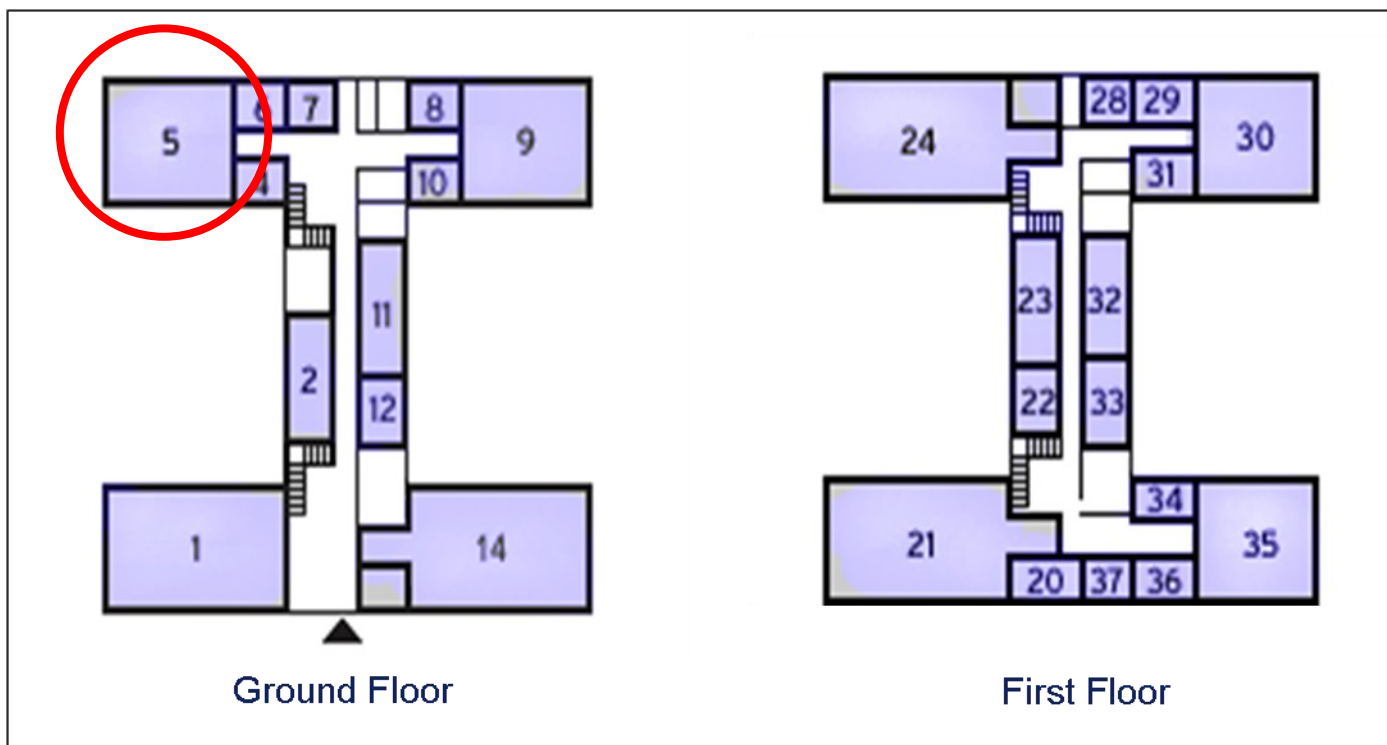

60 Churchill Square Business Centre

Ground Floor—Suite 5
53 sq m (570 sq ft)*

Additional Information

We are happy to provide further details and answer any questions. Please contact our Centre Manager on 01732 523415.