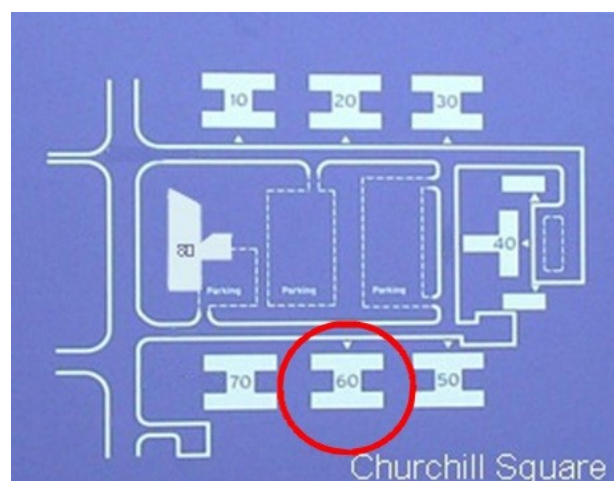

Churchill Square Business Centre
Kings Hill
West Malling
Kent ME19 4YU
01732 523415

*Approximate Measurements
Not to scale