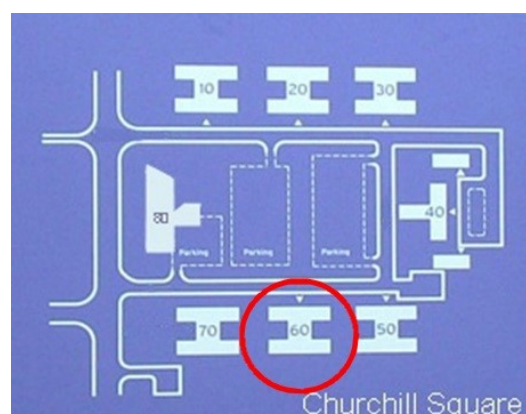

www.capitalspace.co.uk

60 Churchill Square Business Centre

Ground Floor—Suite 6
9.4sq m (101 sq ft)*

Additional Information

We are happy to provide further details and answer any questions. Please contact our Centre Manager on 01732 523415.