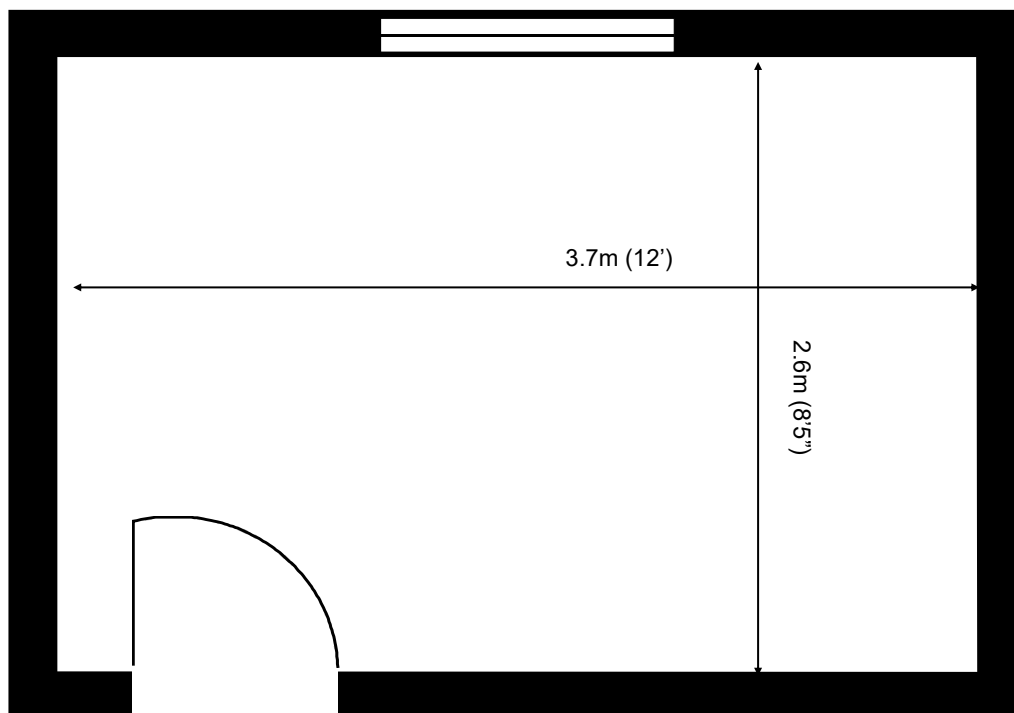

60 Churchill Square Business Centre

Ground Floor—Suite 6
9.4sq m (101 sq ft)*

Churchill Square Business Centre
Kings Hill
West Malling
Kent ME19 4YU
01732 523415

*Approximate Measurements
Not to scale

Space for growing businesses

www.capitalspace.co.uk

60 Churchill Square Business Centre

Ground Floor—Suite 6
9.4sq m (101 sq ft)*

Additional Information

We are happy to provide further details and answer any questions. Please contact our Centre Manager on 01732 523415.