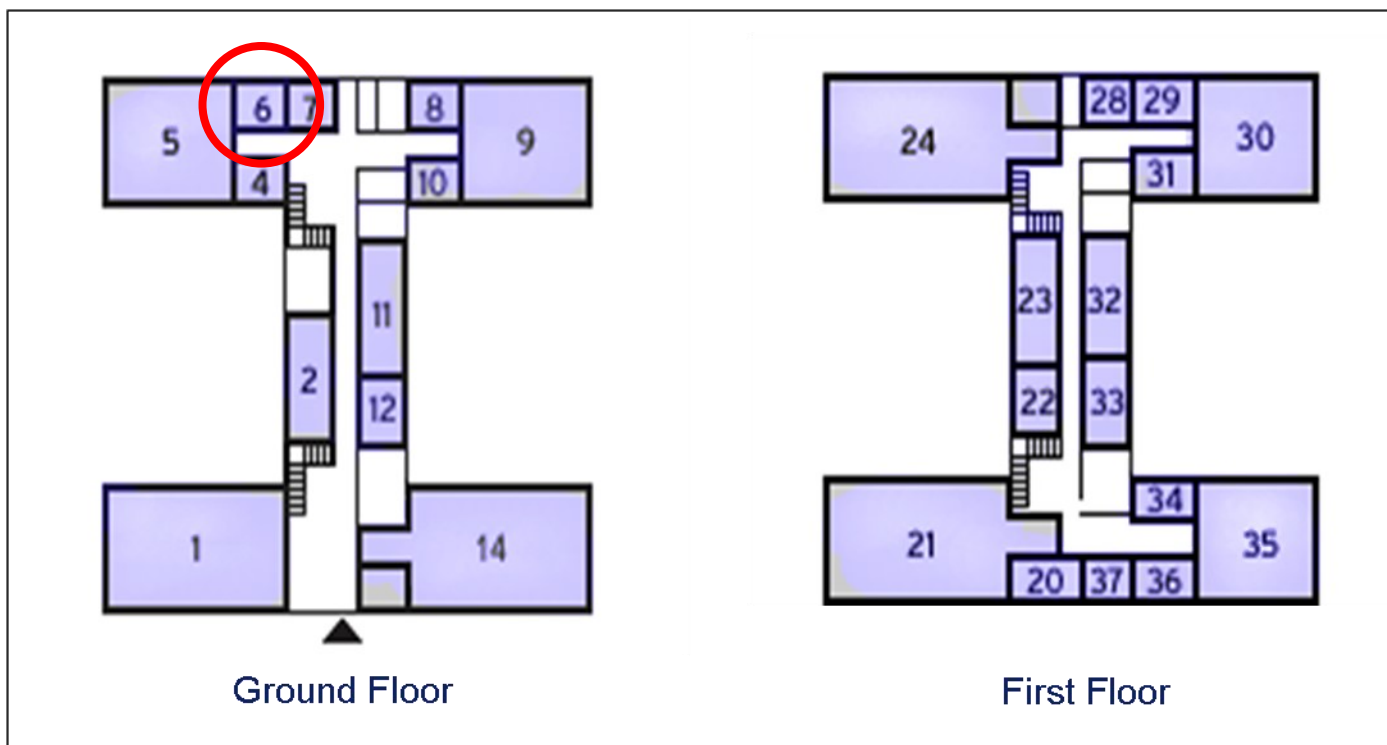

60 Churchill Square Business Centre

Ground Floor—Suite 6
9.4sq m (101 sq ft)*

Churchill Square Business Centre
Kings Hill
West Malling
Kent ME19 4YU
01732 523415

*Approximate Measurements
Not to scale

Space for growing businesses

www.capitalspace.co.uk

60 Churchill Square Business Centre

Ground Floor—Suite 6
9.4sq m (101 sq ft)*

Additional Information

We are happy to provide further details and answer any questions. Please contact our Centre Manager on 01732 523415.