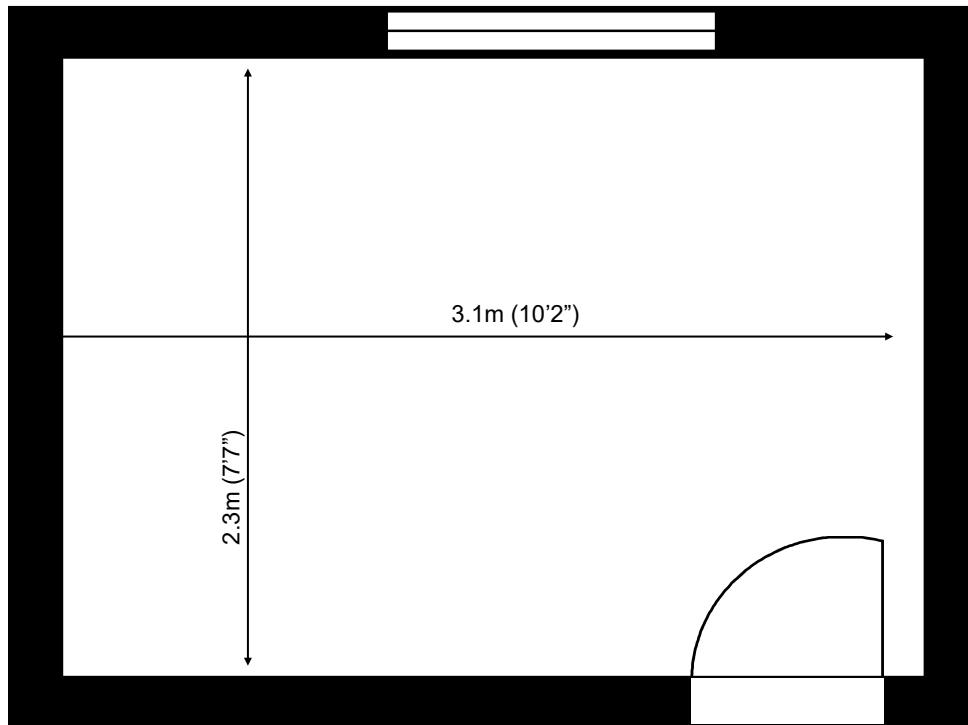

60 Churchill Square Business Centre

Ground Floor—Suite 7
7.2sq m (78 sq ft)*

Churchill Square Business Centre
Kings Hill
West Malling
Kent ME19 4YU
01732 523415

*Approximate Measurements
Not to scale

Space for growing businesses

www.capitalspace.co.uk

60 Churchill Square Business Centre

Ground Floor—Suite 7
7.2sq m (78 sq ft)*

Additional Information

We are happy to provide further details and answer any questions. Please contact our Centre Manager on 01732 523415.