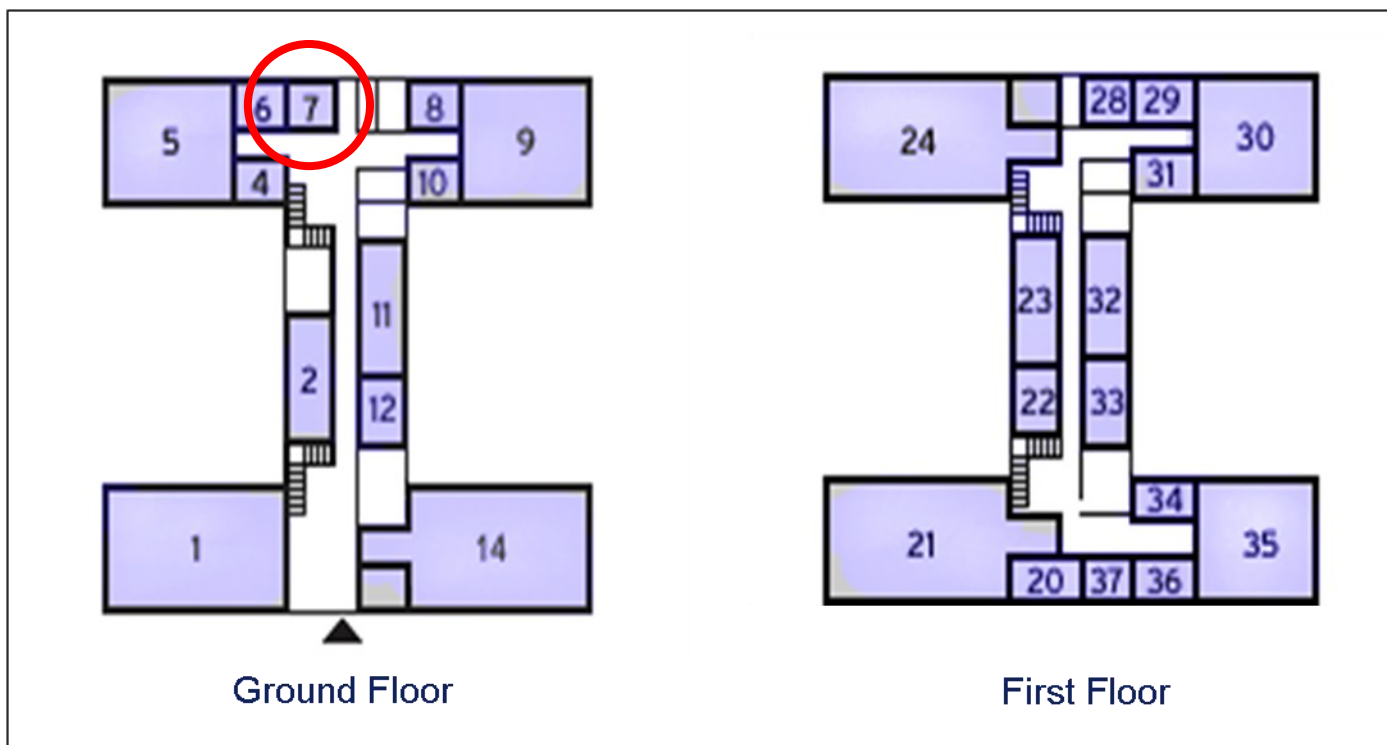

60 Churchill Square Business Centre

Ground Floor—Suite 7
7.2sq m (78 sq ft)*

Churchill Square Business Centre
Kings Hill
West Malling
Kent ME19 4YU
01732 523415

*Approximate Measurements
Not to scale

Space for growing businesses

www.capitalspace.co.uk

60 Churchill Square Business Centre

Ground Floor—Suite 7
7.2sq m (78 sq ft)*

Additional Information

We are happy to provide further details and answer any questions. Please contact our Centre Manager on 01732 523415.