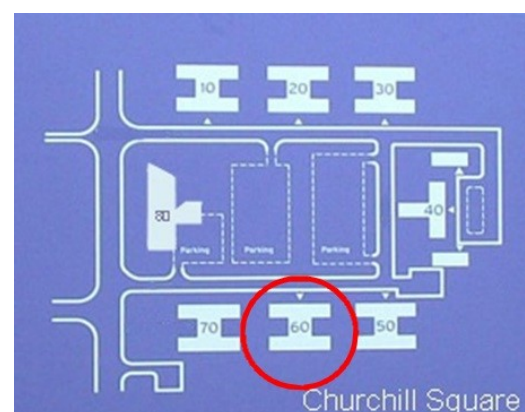

www.capitalspace.co.uk

60 Churchill Square Business Centre

Ground Floor—Suite 7
7.2sq m (78 sq ft)*

Additional Information

We are happy to provide further details and answer any questions. Please contact our Centre Manager on 01732 523415.