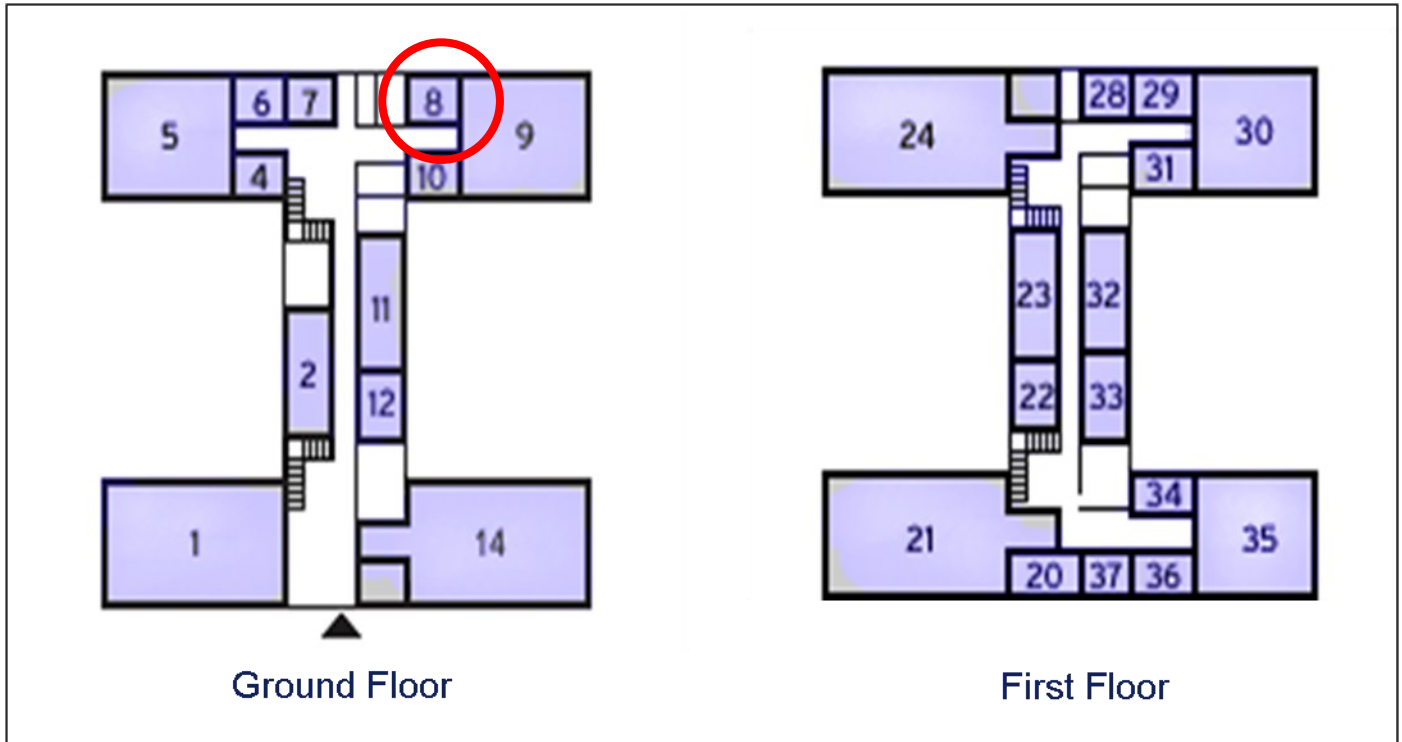

60 Churchill Square Business Centre

Ground Floor—Suite 8

9.4sq m (101 sq ft)*

Additional Information

We are happy to provide further details and answer any questions. Please contact our Centre Manager on 01732 523415.