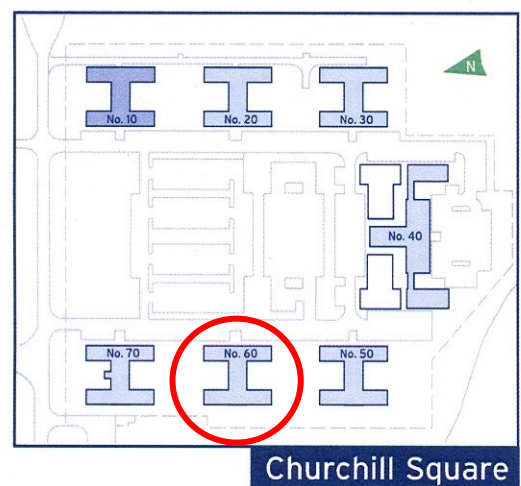

60 Churchill Square Business Centre

Ground Floor—Suite 8

9.4sq m (101 sq ft)*

Churchill Square Business Centre
Kings Hill
West Malling
Kent ME19 4YU
01732 523415

*Approximate Measurements

Not to scale

Space for growing businesses

www.capitalspace.co.uk

60 Churchill Square Business Centre

Ground Floor—Suite 8

9.4sq m (101 sq ft)*

Additional Information

We are happy to provide further details and answer any questions. Please contact our Centre Manager on 01732 523415.