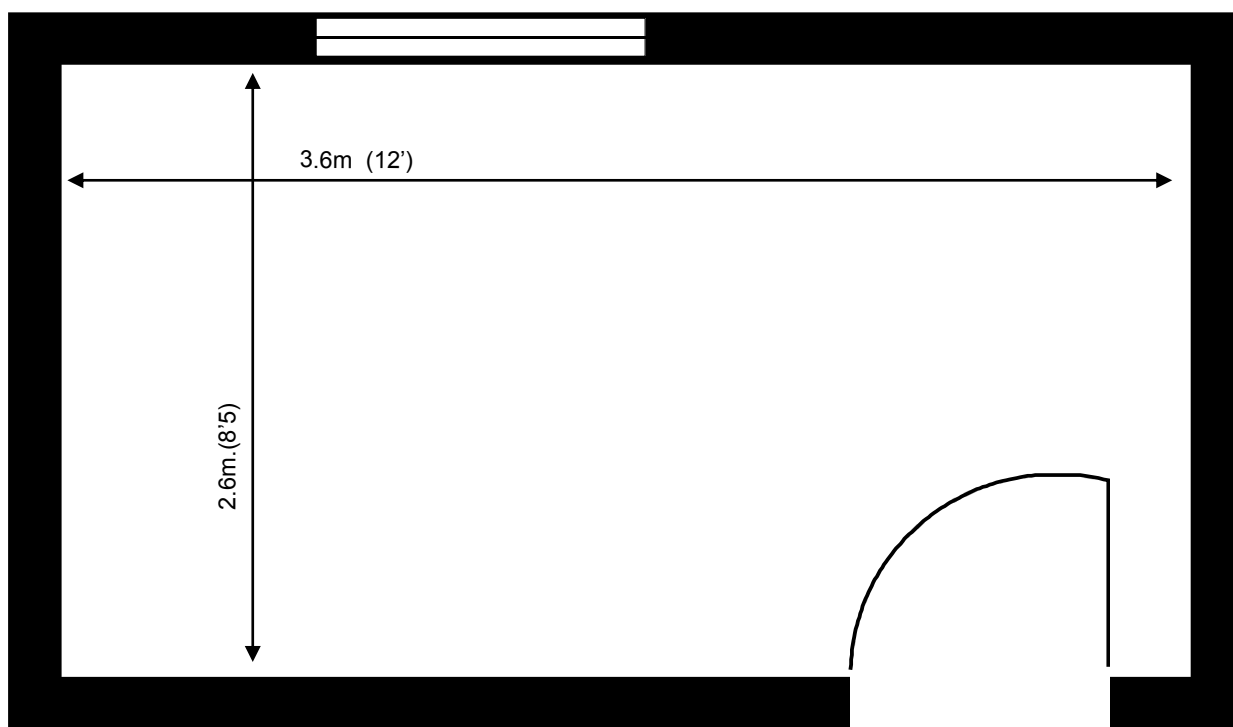

60 Churchill Square Business Centre

Ground Floor—Suite 8

9.4sq m (101 sq ft)*

Churchill Square Business Centre
Kings Hill
West Malling
Kent ME19 4YU
01732 523415

*Approximate Measurements

Not to scale

Space for growing businesses