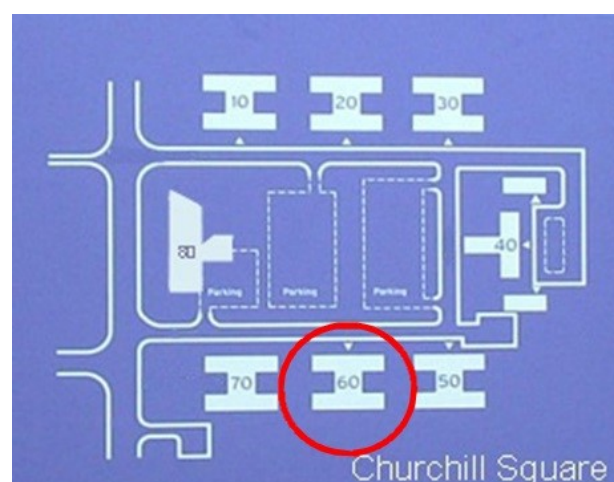

Churchill Square Business Centre
Kings Hill
West Malling
Kent ME19 4YU
01732 523415

*Approximate Measurements
Not to scale