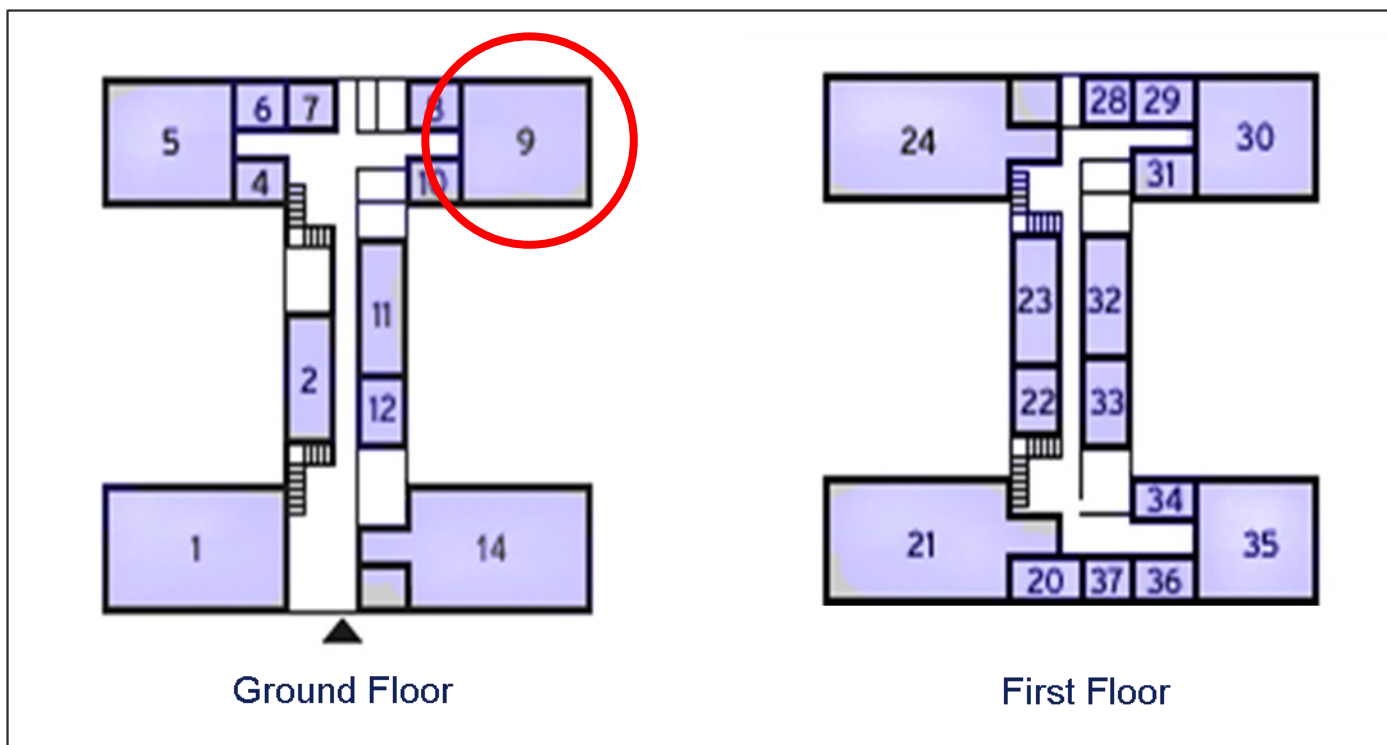

# 60 Churchill Square Business Centre

Ground Floor—Suite 9  
53 sq m (570 sq ft)\*

**Churchill Square Business Centre**  
Kings Hill  
West Malling  
Kent ME19 4YU  
01732 523415

\*Approximate Measurements  
Not to scale

# 60 Churchill Square Business Centre

Ground Floor—Suite 9  
53 sq m (570 sq ft)\*