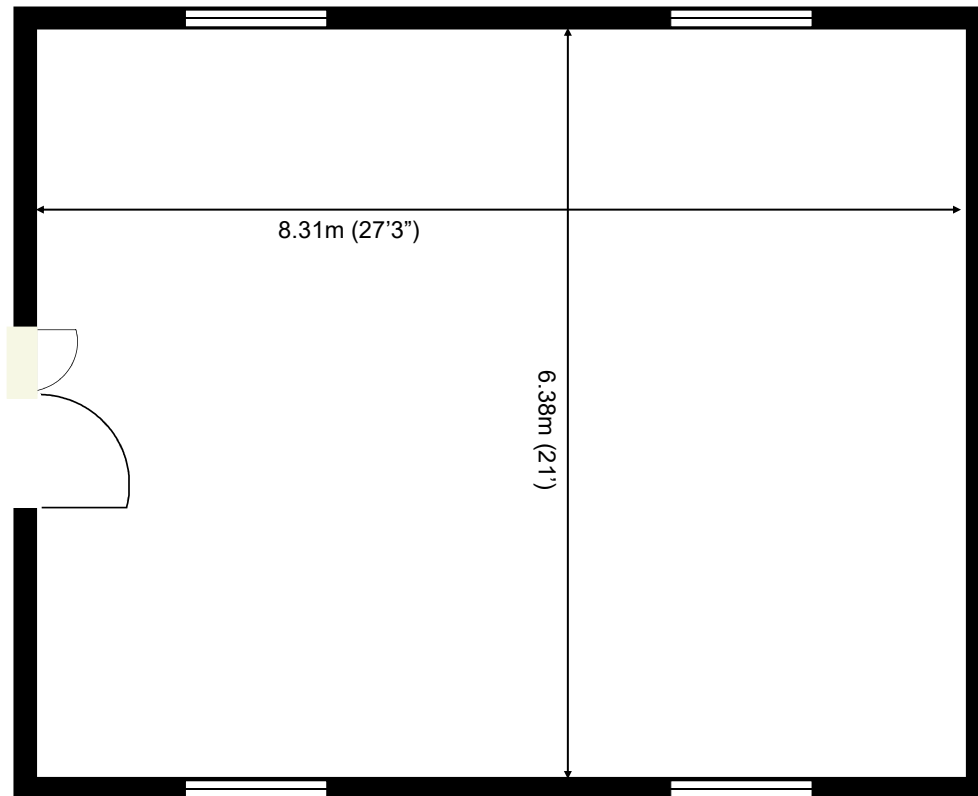

# 60 Churchill Square Business Centre

Ground Floor—Suite 9  
53 sq m (570 sq ft)\*

**Churchill Square Business Centre**  
Kings Hill  
West Malling  
Kent ME19 4YU  
01732 523415

\*Approximate Measurements  
Not to scale

# 60 Churchill Square Business Centre

Ground Floor—Suite 9  
53 sq m (570 sq ft)\*

\*Approximate Measurements  
Not to scale