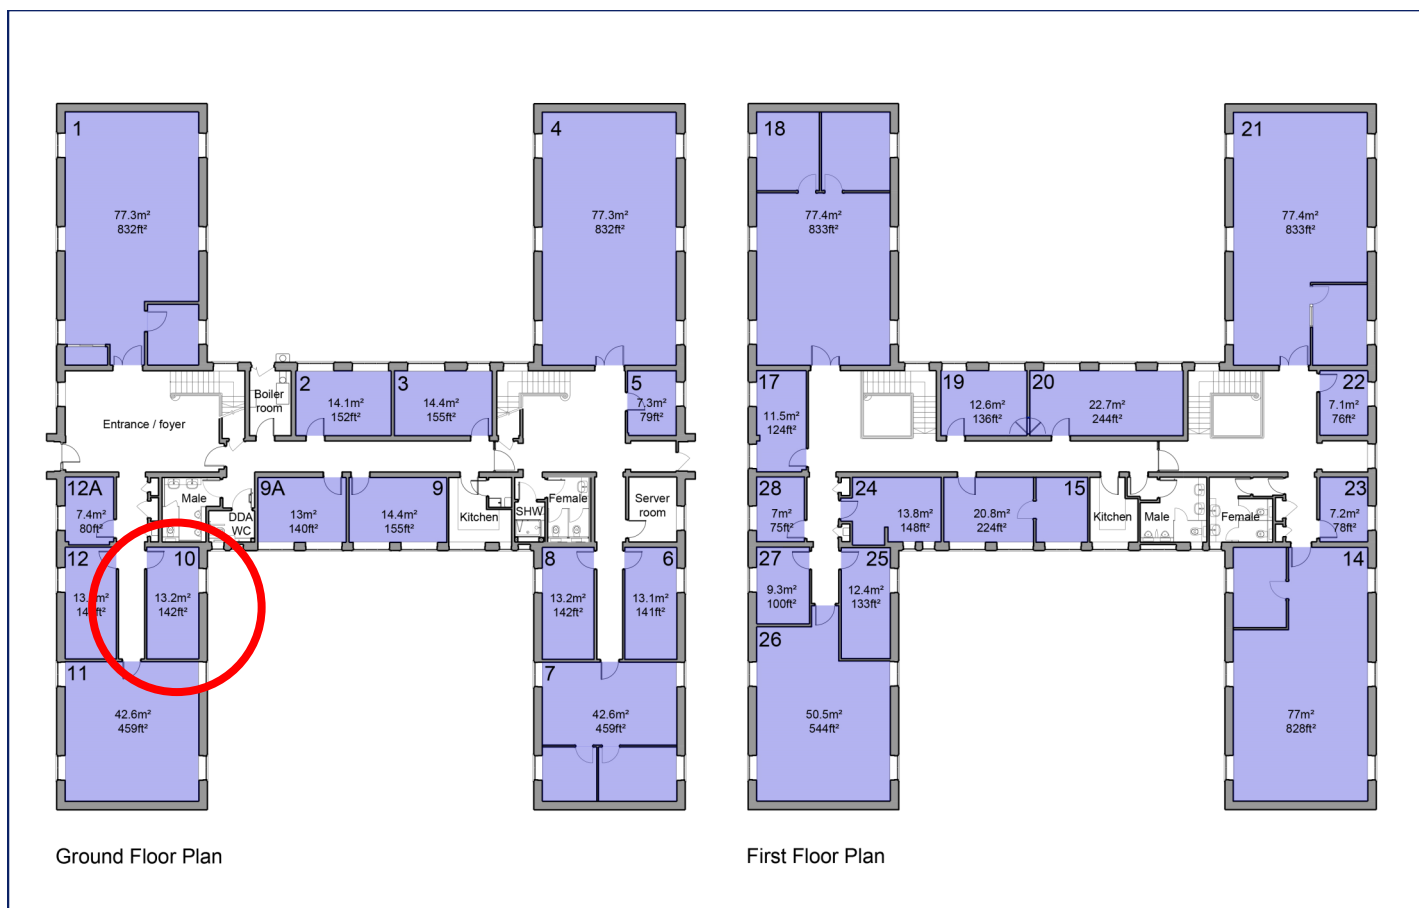

70 Churchill Square Business Centre

Ground Floor—Suite 10
13.2sq m (142 sq ft)*

Additional Information

We are happy to provide further details and answer any questions. Please contact our Centre Manager on 01732 523415.