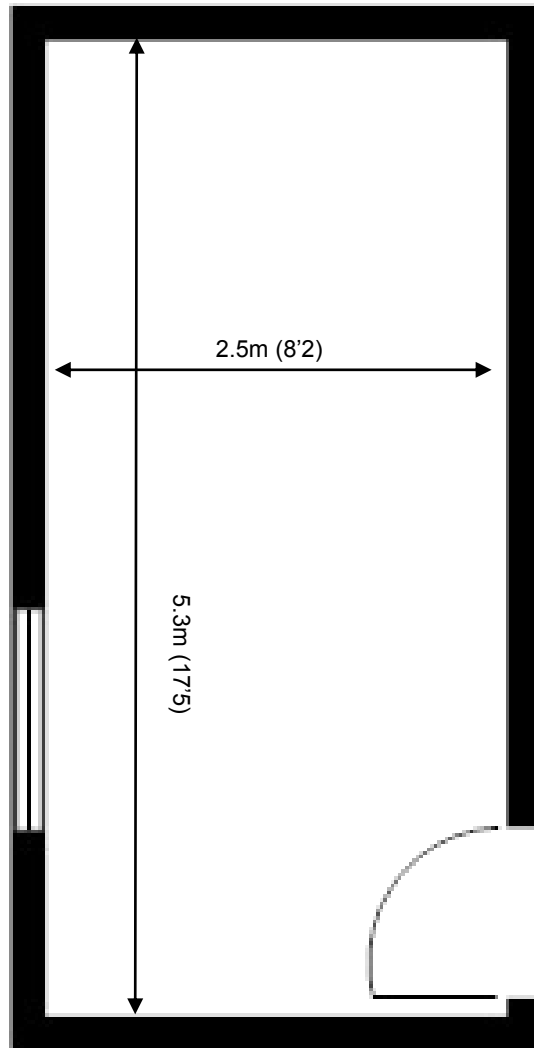

70 Churchill Square Business Centre

Ground Floor—Suite 10
13.2sq m (142 sq ft)*

Churchill Square Business Centre
Kings Hill
West Malling
Kent ME19 4YU
01732 523415

*Approximate Measurements

Not to scale

Space for growing businesses

www.capitalspace.co.uk

70 Churchill Square Business Centre

Ground Floor—Suite 10
13.2sq m (142 sq ft)*

Additional Information

We are happy to provide further details and answer any questions. Please contact our Centre Manager on 01732 523415.