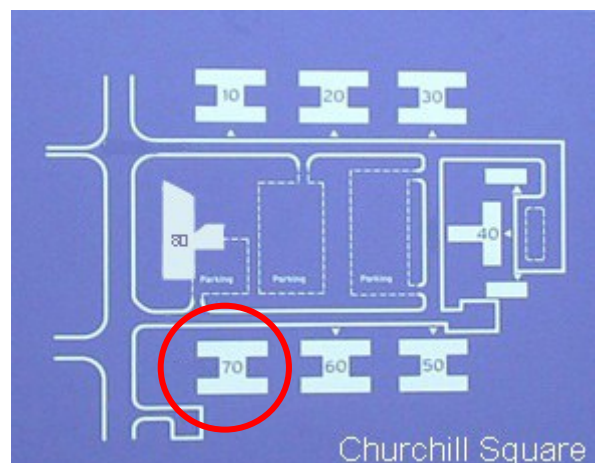

Churchill Square Business Centre
Kings Hill
West Malling
Kent ME19 4YU
01732 523415

*Approximate Measurements
Not to scale