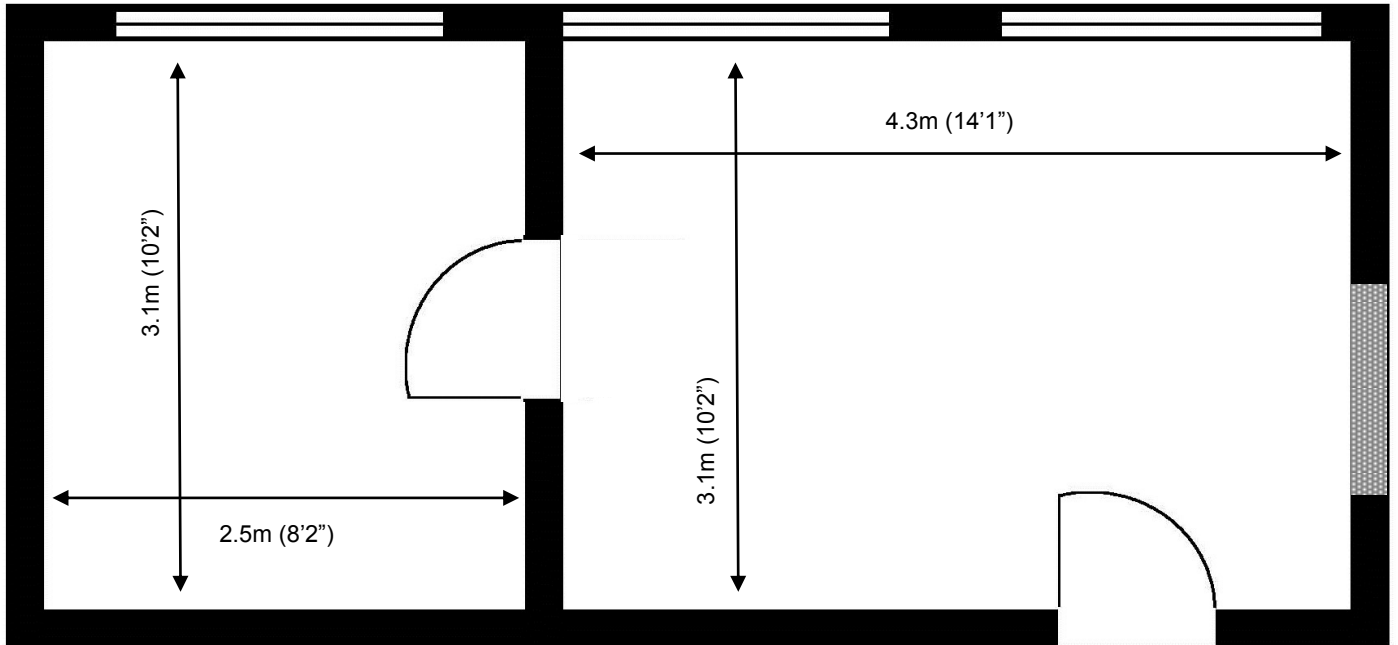

70 Churchill Square Business Centre

First Floor—Suite 15
20.8sq m (224 sq ft)*

Churchill Square Business Centre
Kings Hill
West Malling
Kent ME19 4YU
01732 523415

*Approximate Measurements
Not to scale

Space for growing businesses