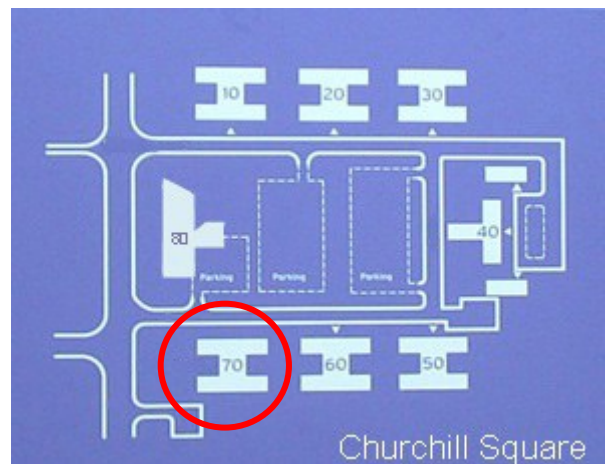

Churchill Square Business Centre
Kings Hill
West Malling
Kent ME19 4YU
01732 523415

*Approximate Measurements

Not to scale

Space for growing businesses

www.capitalspace.co.uk