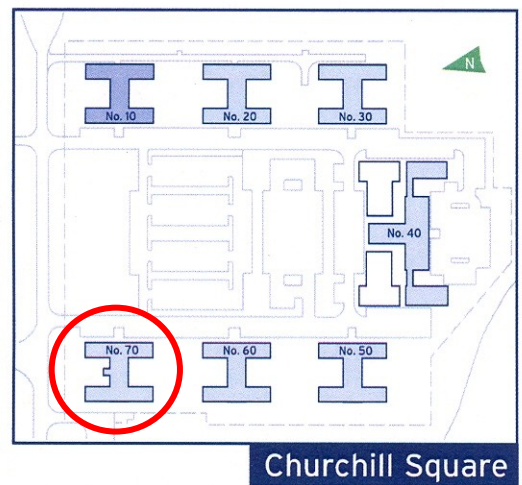

Churchill Square Business Centre
Kings Hill
West Malling
Kent ME19 4YU
01732 523415

*Approximate Measurements

Not to scale

Space for growing businesses

www.capitalspace.co.uk