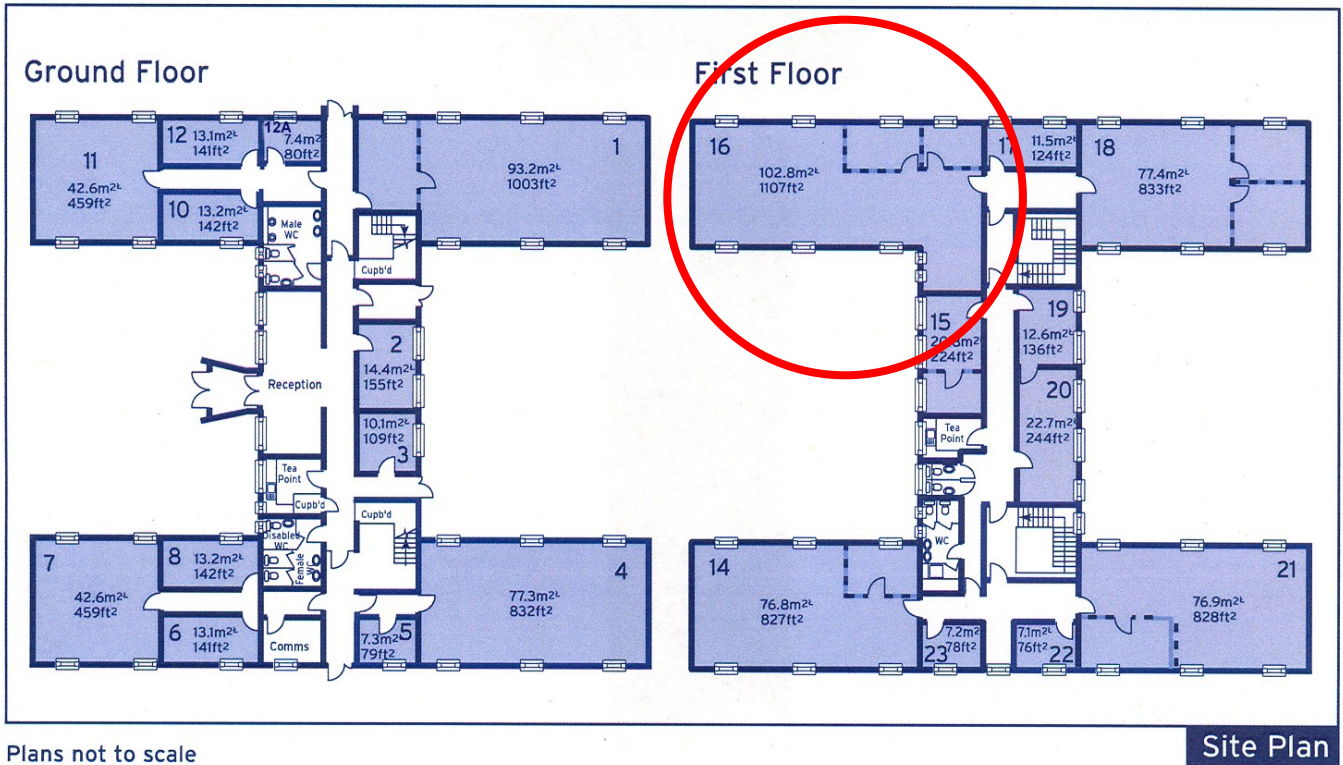

# 70 Churchill Square Business Centre

First Floor—Suite 16  
86.2sq m (928 sq ft)\*