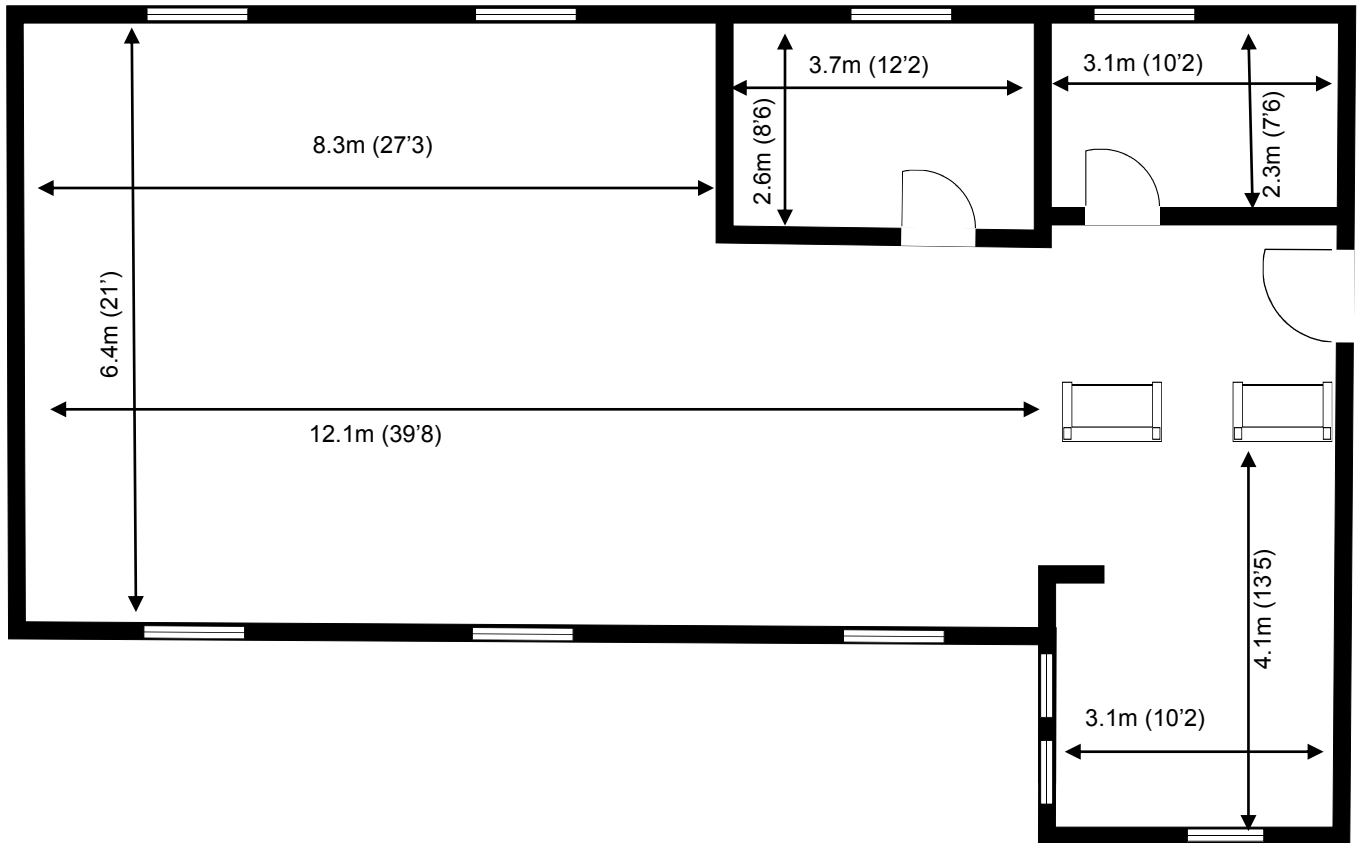

# 70 Churchill Square Business Centre

First Floor—Suite 16  
86.2sq m (928 sq ft)\*

**Churchill Square Business Centre**  
Kings Hill  
West Malling  
Kent ME19 4YU  
01732 523415

\*Approximate Measurements

Not to scale

Space for growing businesses

[www.capitalspace.co.uk](http://www.capitalspace.co.uk)

# 70 Churchill Square Business Centre

First Floor—Suite 16  
86.2sq m (928 sq ft)\*