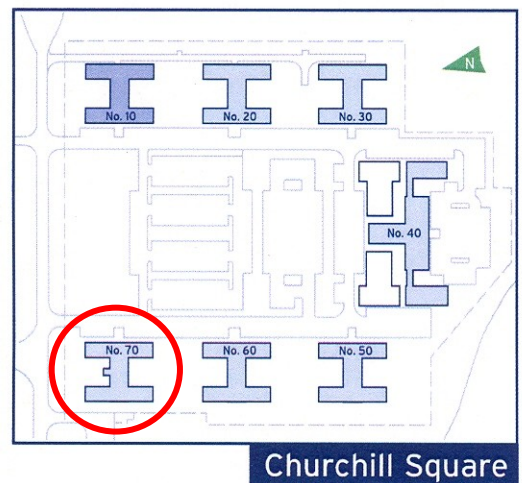

70 Churchill Square Business Centre

First Floor—Suite 18
77.4sq m (833 sq ft)*

Churchill Square Business Centre
Kings Hill
West Malling
Kent ME19 4YU
01732 523415

*Approximate Measurements

Not to scale

Space for growing businesses

www.capitalspace.co.uk

70 Churchill Square Business Centre

First Floor—Suite 18
77.4sq m (833 sq ft)*

Additional Information

We are happy to provide further details and answer any questions. Please contact our Centre Manager on 01732 523415.