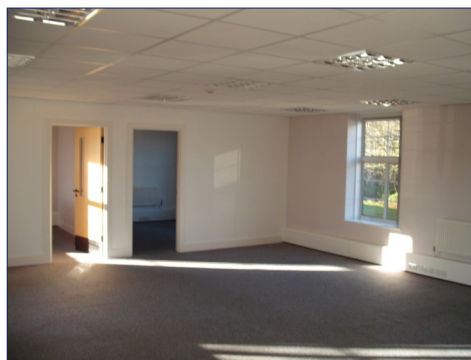

70 Churchill Square Business Centre

First Floor—Suite 18
77.4sq m (833 sq ft)*

Churchill Square Business Centre
Kings Hill
West Malling
Kent ME19 4YU
01732 523415

*Approximate Measurements

Not to scale

Space for growing businesses