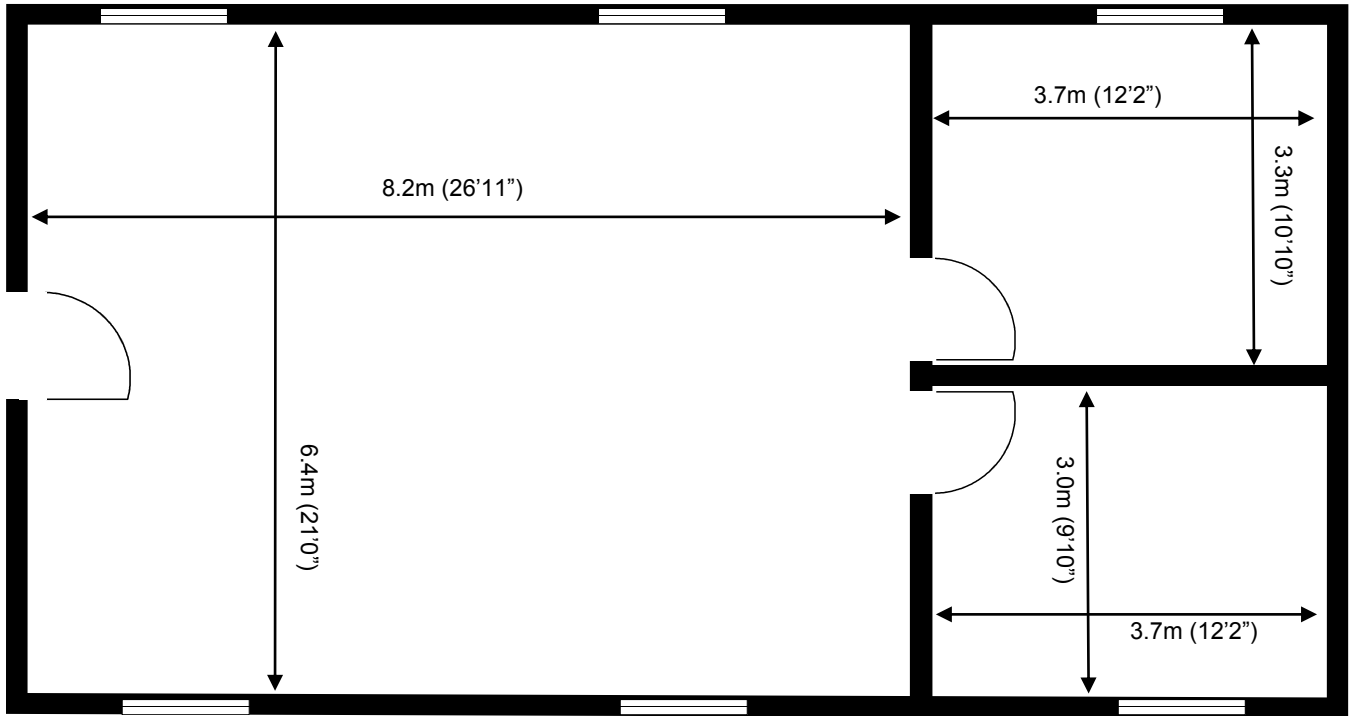

70 Churchill Square Business Centre

First Floor—Suite 18
77.4sq m (833 sq ft)*

Churchill Square Business Centre
Kings Hill
West Malling
Kent ME19 4YU
01732 523415

*Approximate Measurements

Not to scale

Space for growing businesses

www.capitalspace.co.uk

70 Churchill Square Business Centre

First Floor—Suite 18
77.4sq m (833 sq ft)*

Additional Information

We are happy to provide further details and answer any questions. Please contact our Centre Manager on 01732 523415.