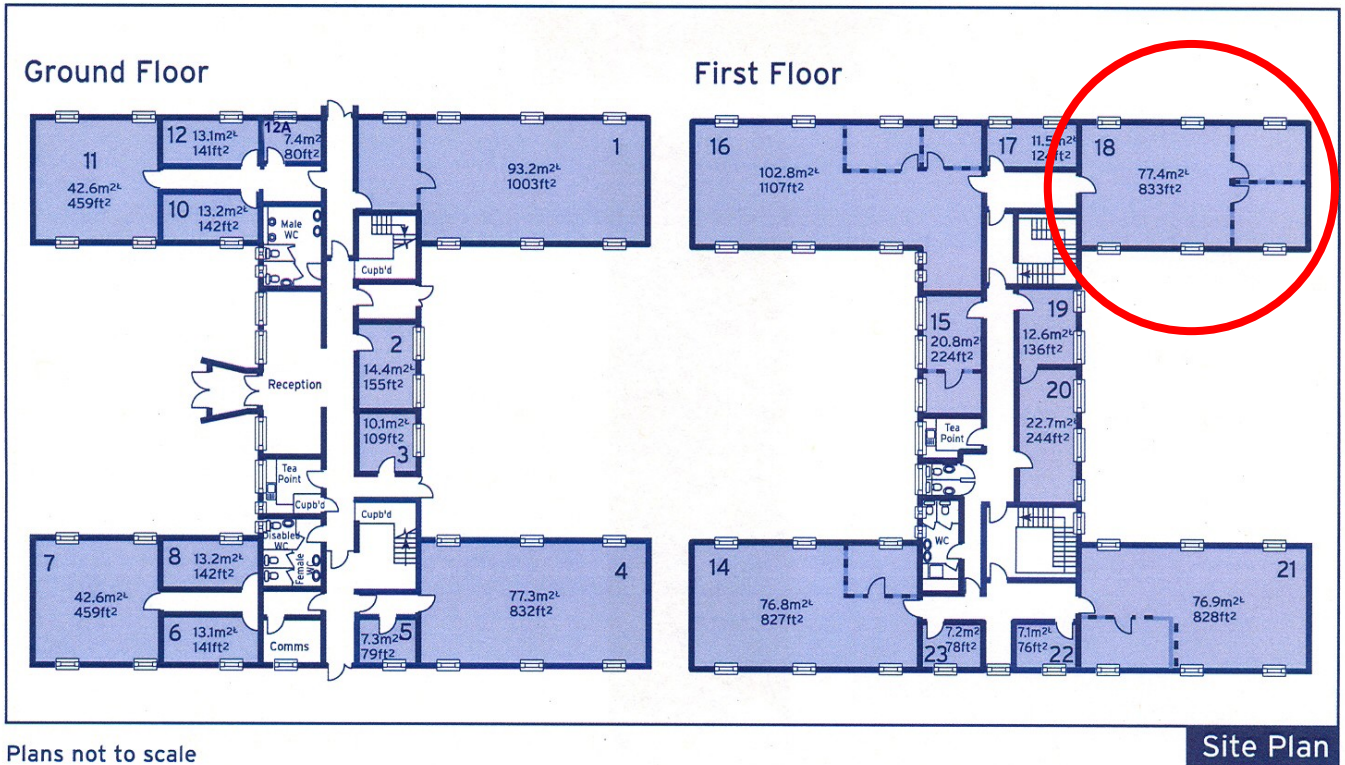

70 Churchill Square Business Centre

First Floor—Suite 18
77.4sq m (833 sq ft)*

Additional Information

We are happy to provide further details and answer any questions. Please contact our Centre Manager on 01732 523415.