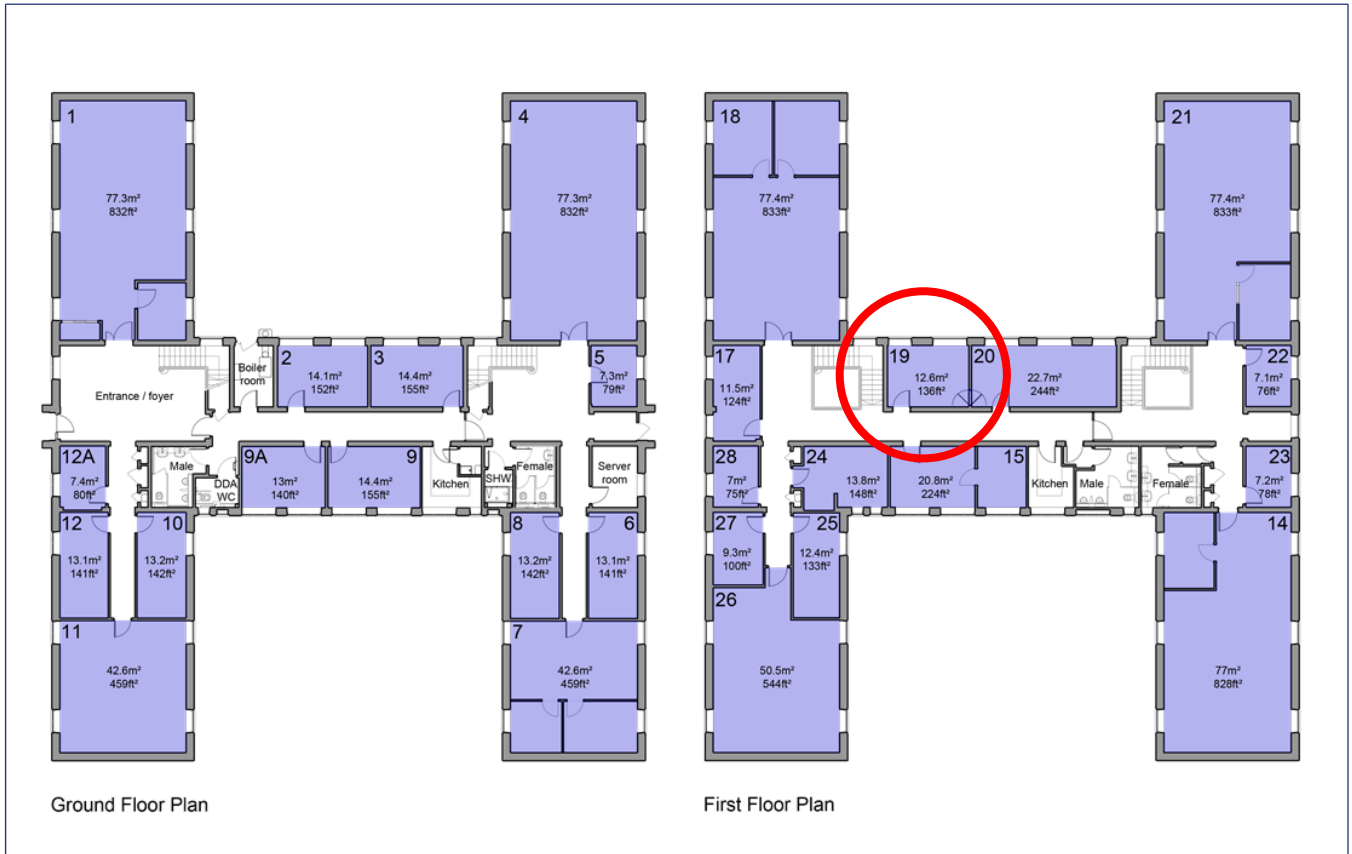

# 70 Churchill Square Business Centre

First Floor—Suite 19  
12.6sq m (136 sq ft)\*