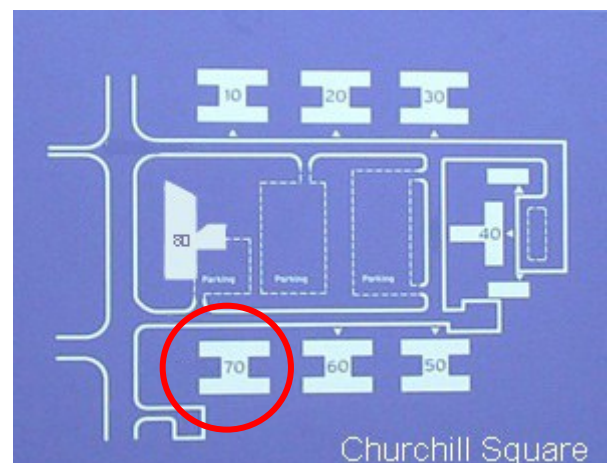

Churchill Square Business Centre
Kings Hill
West Malling
Kent ME19 4YU
01732 523415

*Approximate Measurements

Not to scale

Space for growing businesses

www.capitalspace.co.uk