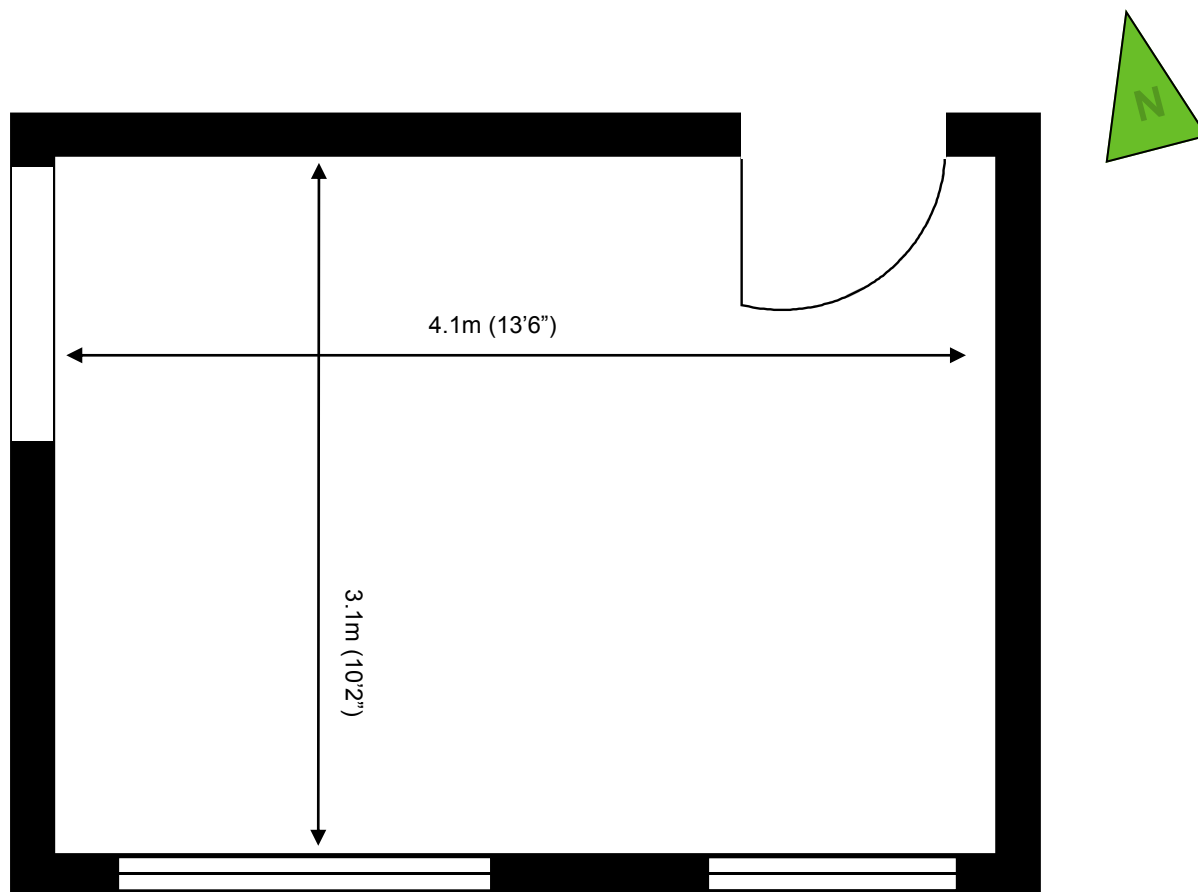

70 Churchill Square Business Centre

First Floor—Suite 19

12.6sq m (136 sq ft)*

Churchill Square Business Centre
Kings Hill
West Malling
Kent ME19 4YU
01732 523415

*Approximate Measurements
Not to scale

Space for growing businesses

www.capitalspace.co.uk