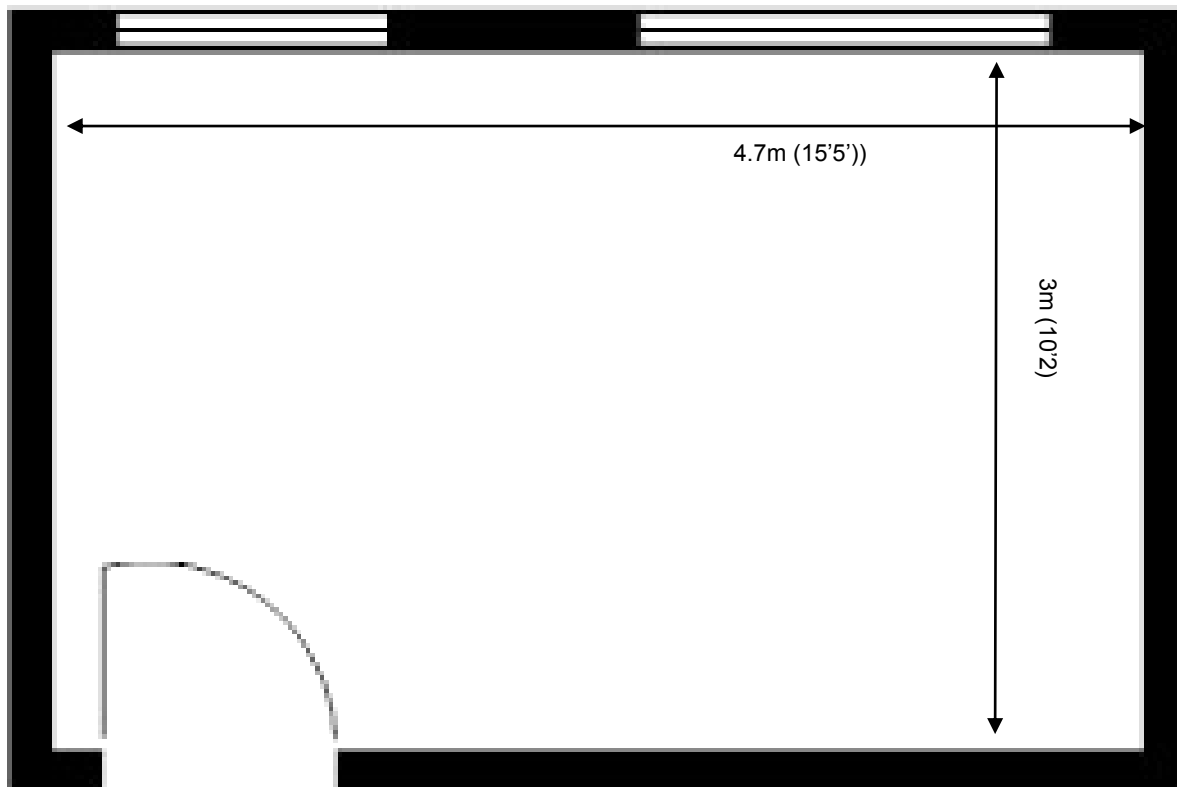

70 Churchill Square Business Centre

Ground Floor—Suite 2

14.1sq m (152 sq ft)*

Churchill Square Business Centre
Kings Hill
West Malling
Kent ME19 4YU
01732 523415

*Approximate Measurements

Not to scale

Space for growing businesses

www.capitalspace.co.uk

70 Churchill Square Business Centre

Ground Floor—Suite 2

14.1sq m (152 sq ft)*

Additional Information

We are happy to provide further details and answer any questions. Please contact our Centre Manager on 01732 523415.