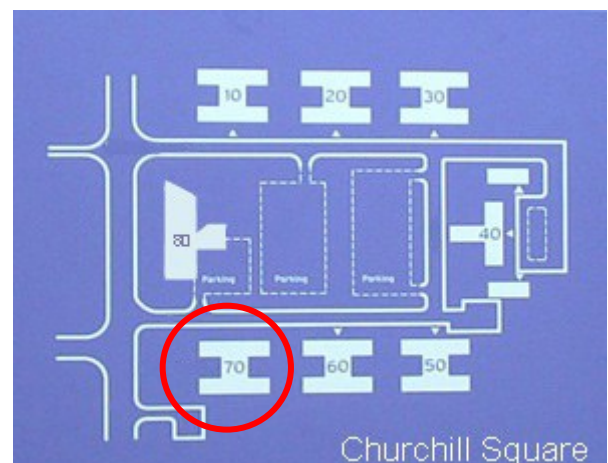

www.capitalspace.co.uk

70 Churchill Square Business Centre

Ground Floor—Suite 2

14.1sq m (152 sq ft)*

Additional Information

We are happy to provide further details and answer any questions. Please contact our Centre Manager on 01732 523415.