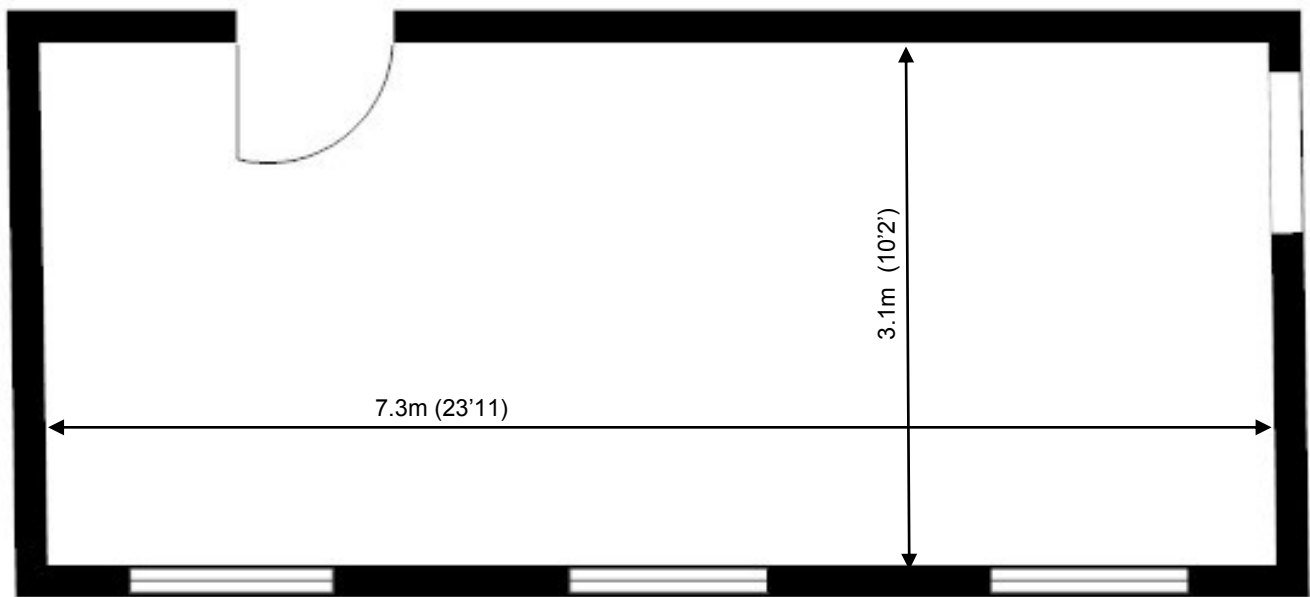

70 Churchill Square Business Centre

First Floor—Suite 20
22.7sq m (244 sq ft)*

Churchill Square Business Centre
Kings Hill
West Malling
Kent ME19 4YU
01732 523415

*Approximate Measurements

Not to scale

Space for growing businesses

www.capitalspace.co.uk

70 Churchill Square Business Centre

First Floor—Suite 20
22.7sq m (244 sq ft)*

Additional Information

We are happy to provide further details and answer any questions. Please contact our Centre Manager on 01732 523415.