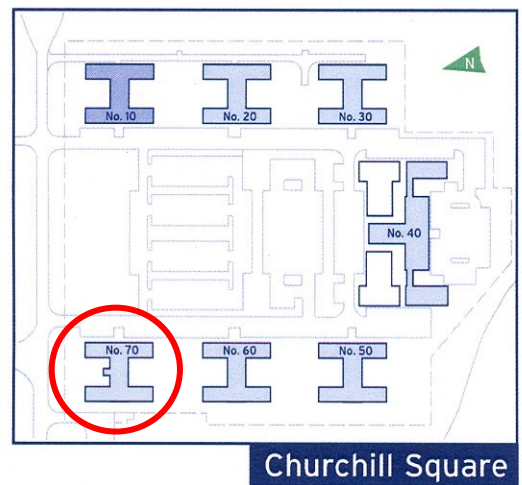

70 Churchill Square Business Centre

First Floor—Suite 20
22.7sq m (244 sq ft)*

Churchill Square Business Centre
Kings Hill
West Malling
Kent ME19 4YU
01732 523415

*Approximate Measurements

Not to scale

Space for growing businesses

www.capitalspace.co.uk

70 Churchill Square Business Centre

First Floor—Suite 20
22.7sq m (244 sq ft)*

Additional Information

We are happy to provide further details and answer any questions. Please contact our Centre Manager on 01732 523415.