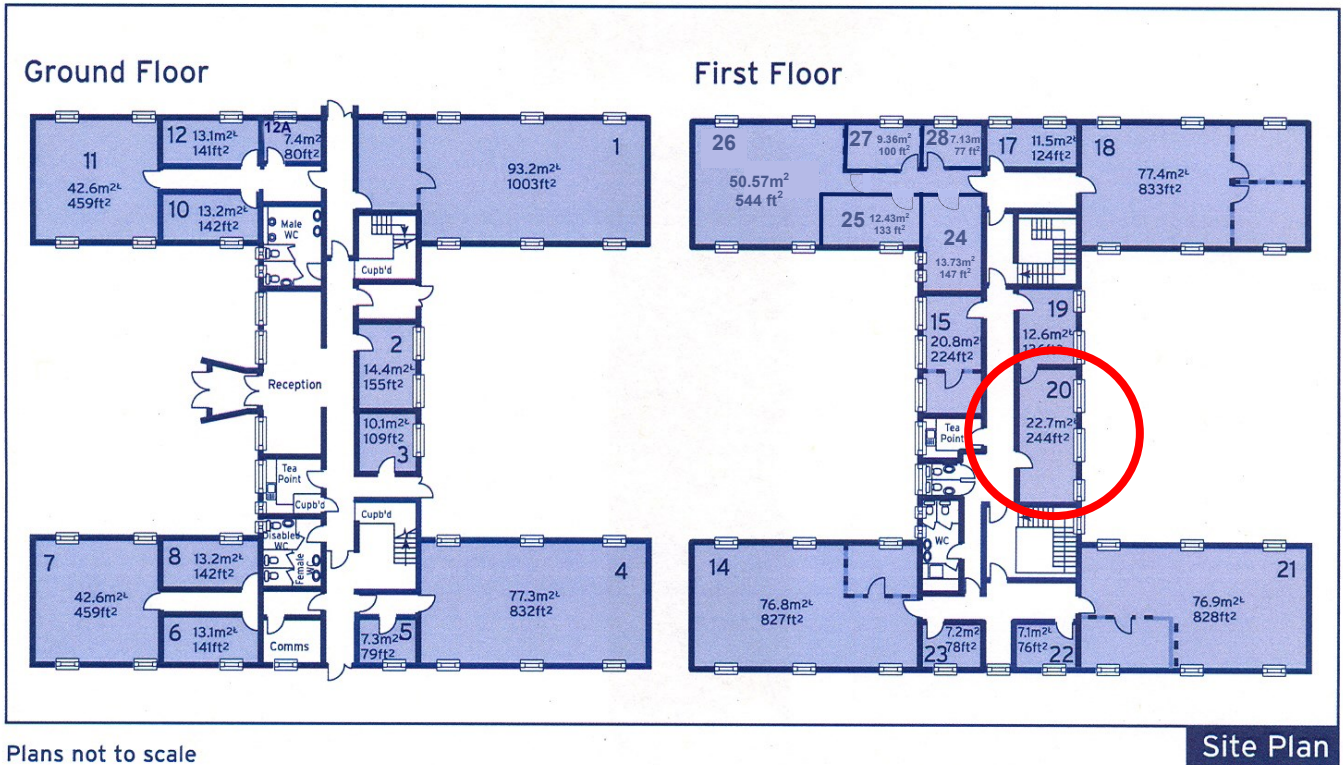

70 Churchill Square Business Centre

First Floor—Suite 20
22.7sq m (244 sq ft)*

Additional Information

We are happy to provide further details and answer any questions. Please contact our Centre Manager on 01732 523415.