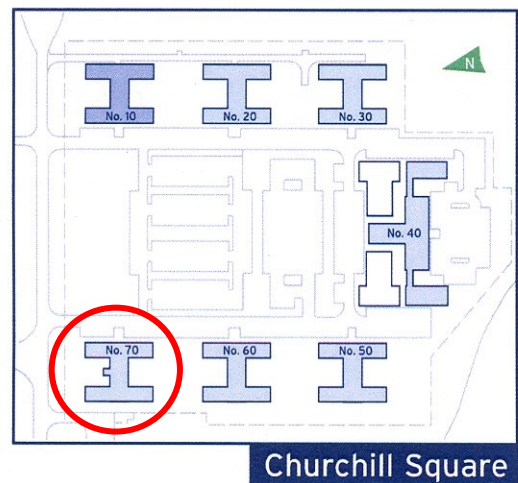

70 Churchill Square Business Centre

First Floor—Suite 21

79.9sq m (828 sq ft)*

Churchill Square Business Centre
Kings Hill
West Malling
Kent ME19 4YU
01732 523415

*Approximate Measurements
Not to scale

Space for growing businesses

www.capitalspace.co.uk

70 Churchill Square Business Centre

First Floor—Suite 21

79.9sq m (828 sq ft)*

Additional Information

We are happy to provide further details and answer any questions. Please contact our Centre Manager on 01732 523415.