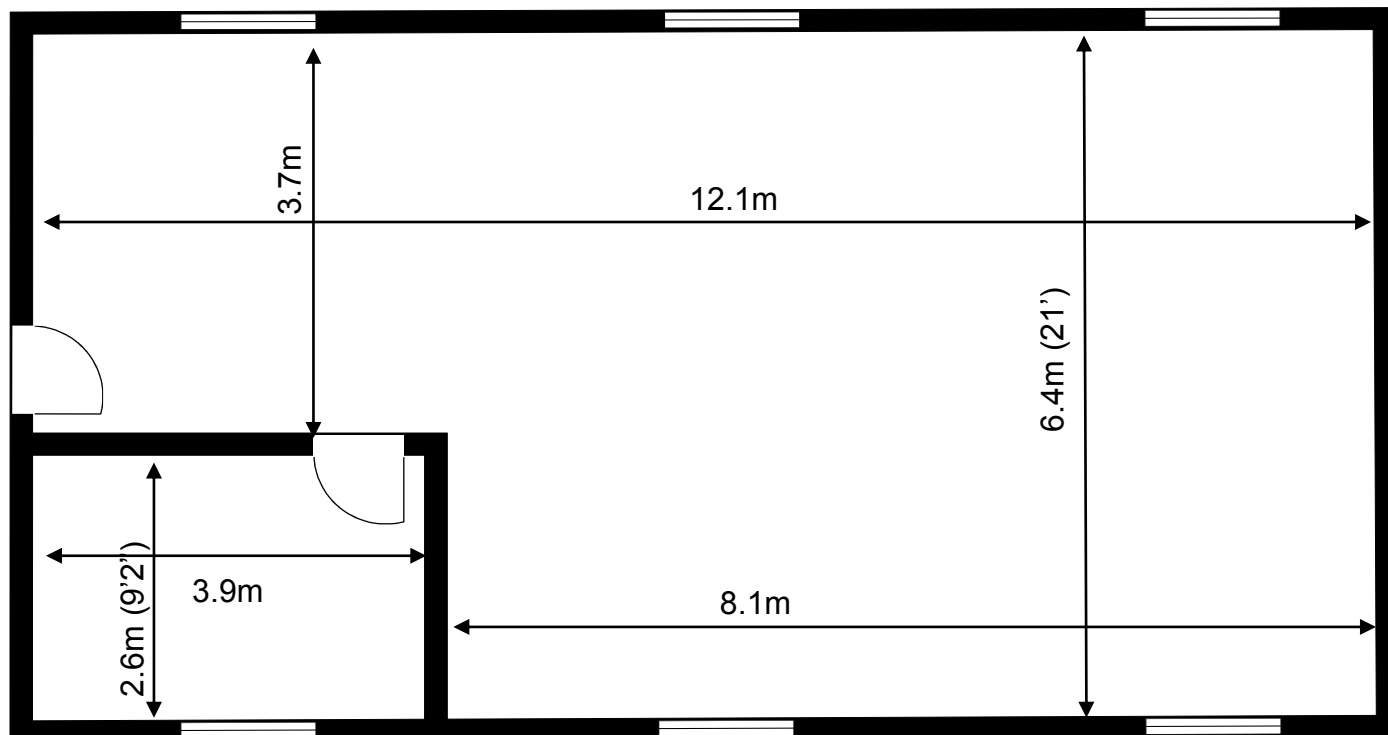

70 Churchill Square Business Centre

First Floor—Suite 21

79.9sq m (828 sq ft)*

Churchill Square Business Centre
Kings Hill
West Malling
Kent ME19 4YU
01732 523415

*Approximate Measurements
Not to scale

Space for growing businesses