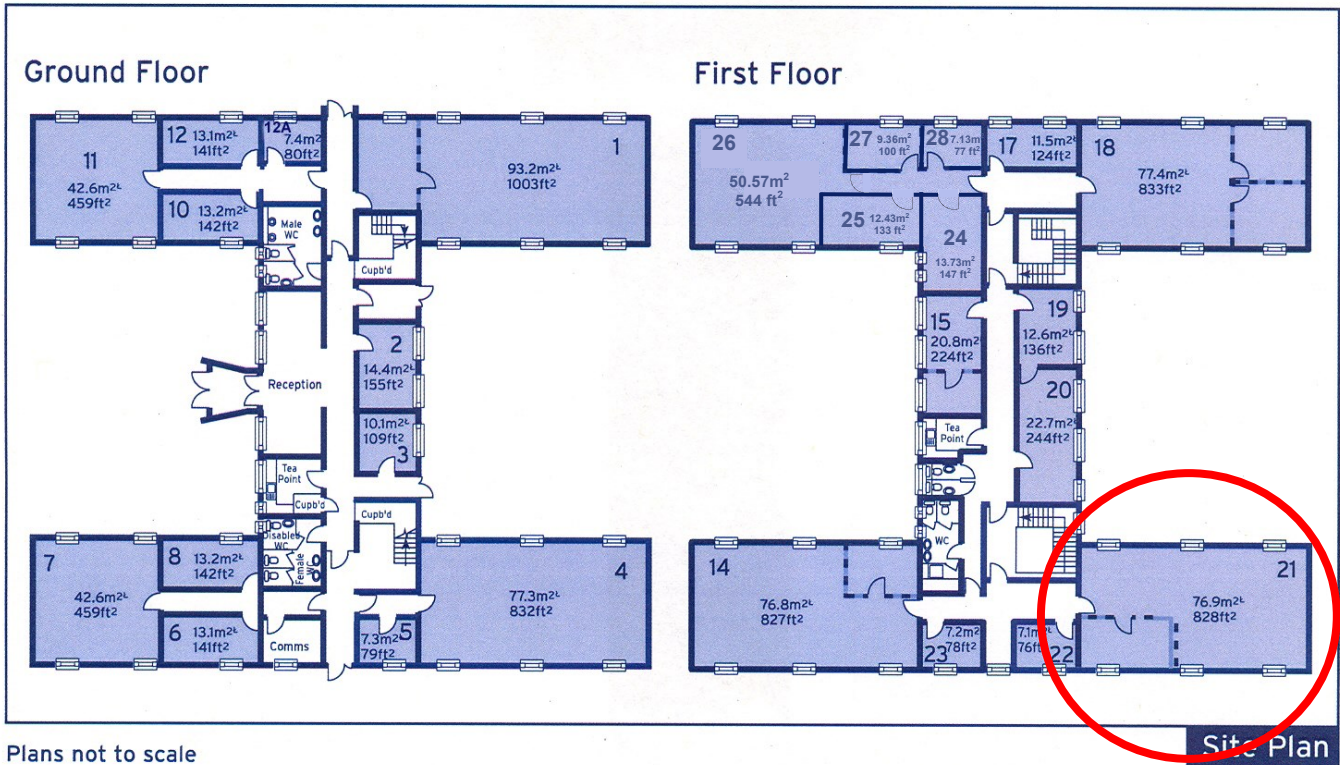

70 Churchill Square Business Centre

First Floor—Suite 21

79.9sq m (828 sq ft)*

Additional Information

We are happy to provide further details and answer any questions. Please contact our Centre Manager on 01732 523415.