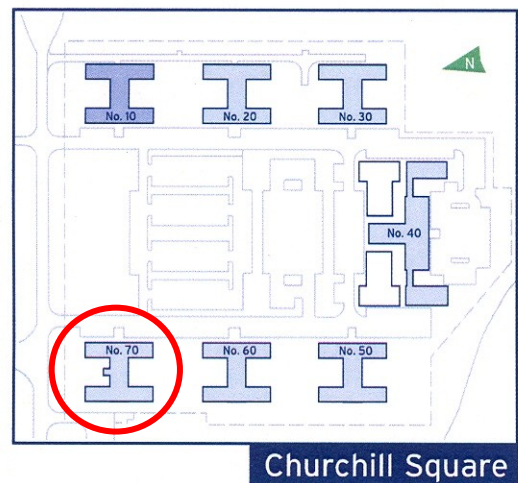

www.capitalspace.co.uk

70 Churchill Square Business Centre

First Floor—Suite 23

7.2sq m (78 sq ft)*

Additional Information

We are happy to provide further details and answer any questions. Please contact our Centre Manager on 01732 523415.