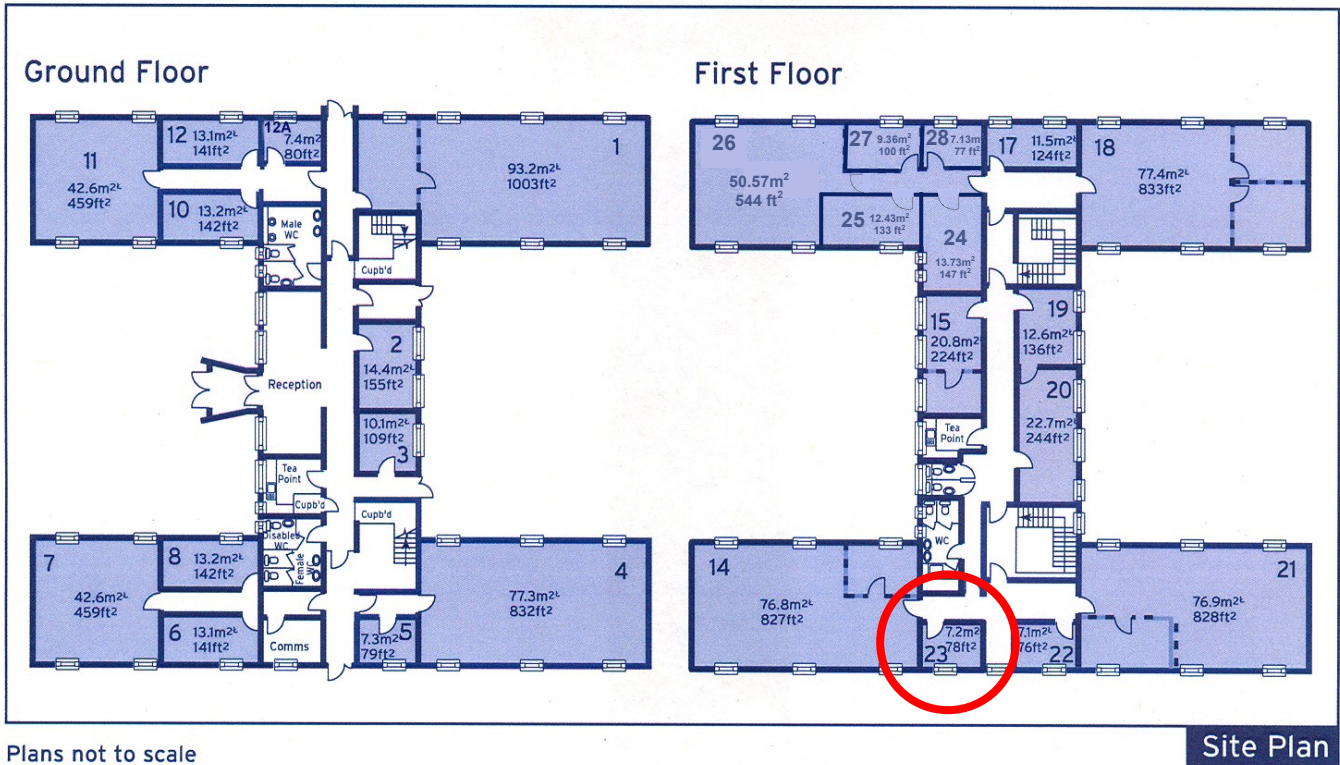

70 Churchill Square Business Centre

First Floor—Suite 23

7.2sq m (78 sq ft)*

Additional Information

We are happy to provide further details and answer any questions. Please contact our Centre Manager on 01732 523415.