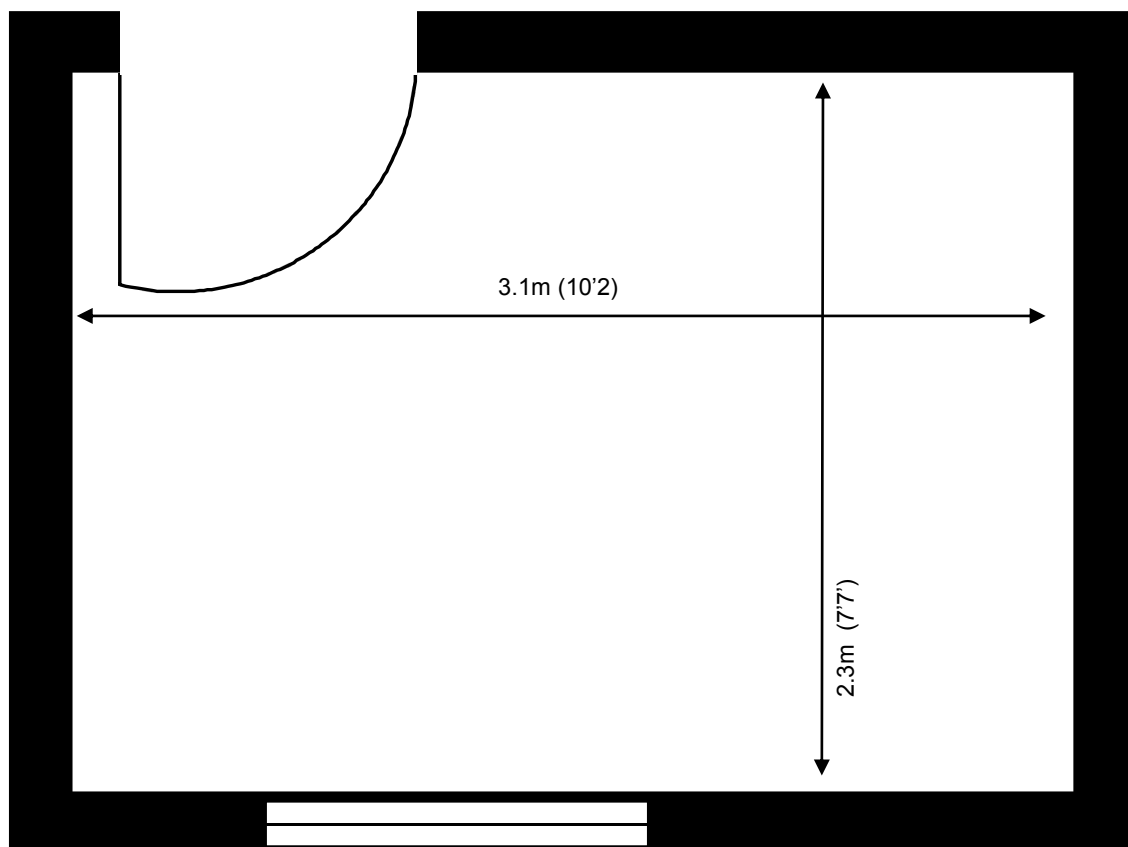

70 Churchill Square Business Centre

First Floor—Suite 23

7.2sq m (78 sq ft)*

Churchill Square Business Centre
Kings Hill
West Malling
Kent ME19 4YU
01732 523415

*Approximate Measurements

Not to scale

Space for growing businesses