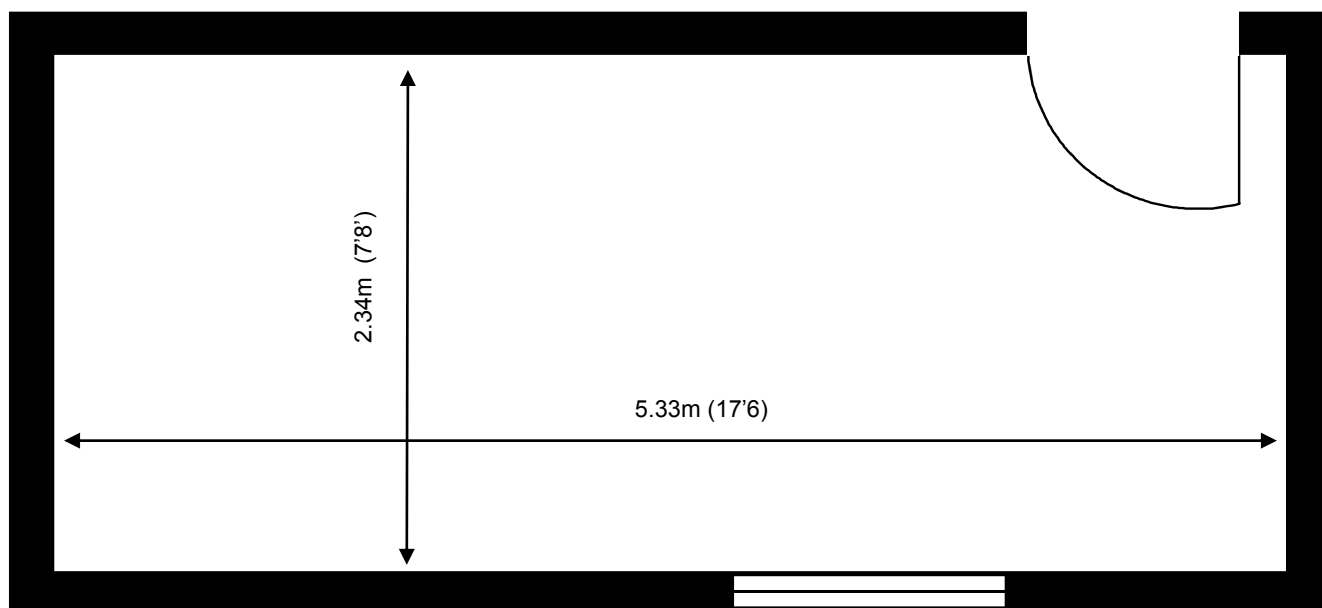

70 Churchill Square Business Centre

First Floor—Suite 25
12.43sq m (133 sq ft)*

Churchill Square Business Centre
Kings Hill
West Malling
Kent ME19 4YU
01732 523415

*Approximate Measurements
Not to scale

Space for growing businesses