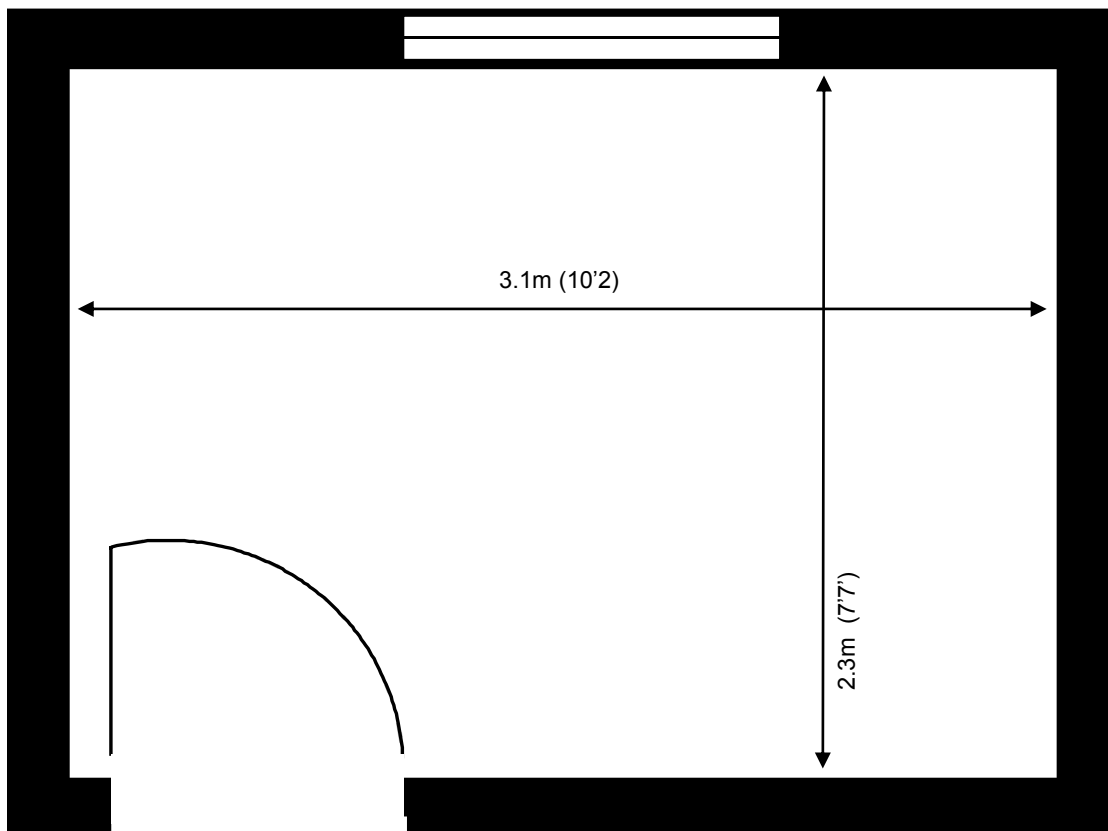

70 Churchill Square Business Centre

First Floor—Suite 28

7.13sq m (77 sq ft)*

Churchill Square Business Centre
Kings Hill
West Malling
Kent ME19 4YU
01732 523415

*Approximate Measurements

Not to scale

Space for growing businesses