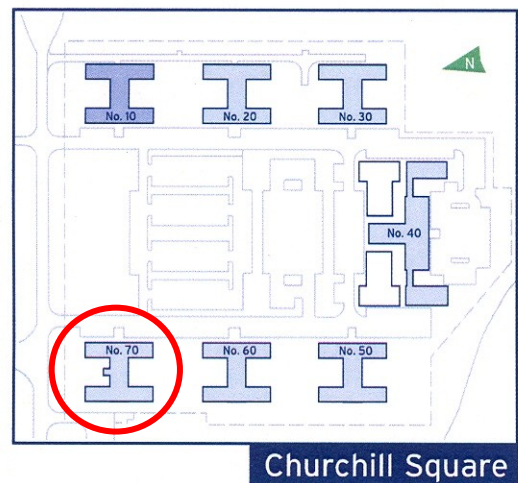

70 Churchill Square Business Centre

First Floor—Suite 28

7.13sq m (77 sq ft)*

Churchill Square Business Centre
Kings Hill
West Malling
Kent ME19 4YU
01732 523415

*Approximate Measurements

Not to scale

Space for growing businesses

www.capitalspace.co.uk

70 Churchill Square Business Centre

First Floor—Suite 28

7.13sq m (77 sq ft)*

Additional Information

We are happy to provide further details and answer any questions. Please contact our Centre Manager on 01732 523415.