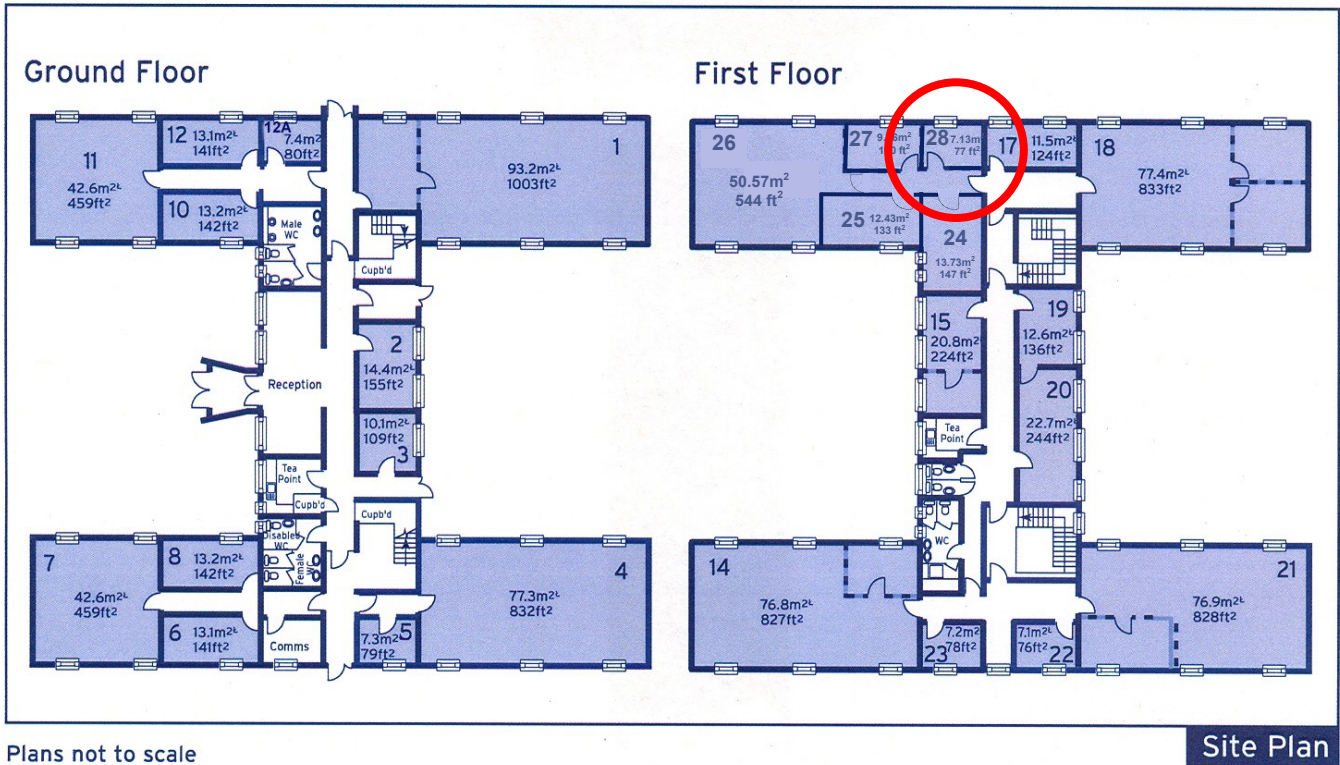

70 Churchill Square Business Centre

First Floor—Suite 28

7.13sq m (77 sq ft)*

Additional Information

We are happy to provide further details and answer any questions. Please contact our Centre Manager on 01732 523415.