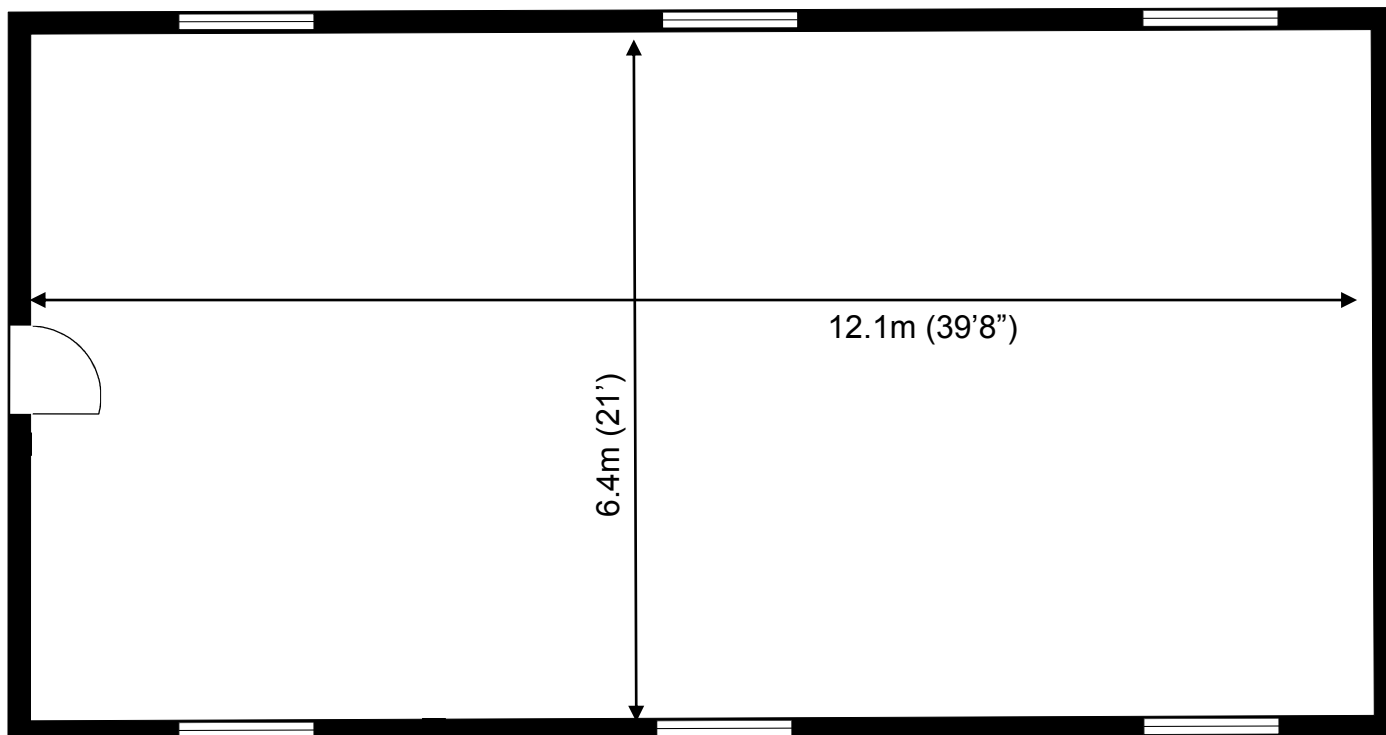

70 Churchill Square Business Centre

Ground Floor—Suite 4

77.3sq m (832 sq ft)*

Churchill Square Business Centre
Kings Hill
West Malling
Kent ME19 4YU
01732 523415

*Approximate Measurements

Not to scale

Space for growing businesses

www.capitalspace.co.uk

70 Churchill Square Business Centre

Ground Floor—Suite 4

77.3sq m (832 sq ft)*

Additional Information

We are happy to provide further details and answer any questions. Please contact our Centre Manager on 01732 523415.