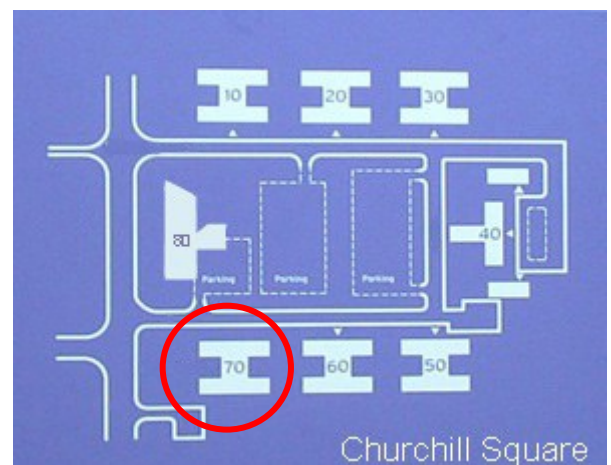

www.capitalspace.co.uk

70 Churchill Square Business Centre

Ground Floor—Suite 4

77.3sq m (832 sq ft)*

Additional Information

We are happy to provide further details and answer any questions. Please contact our Centre Manager on 01732 523415.