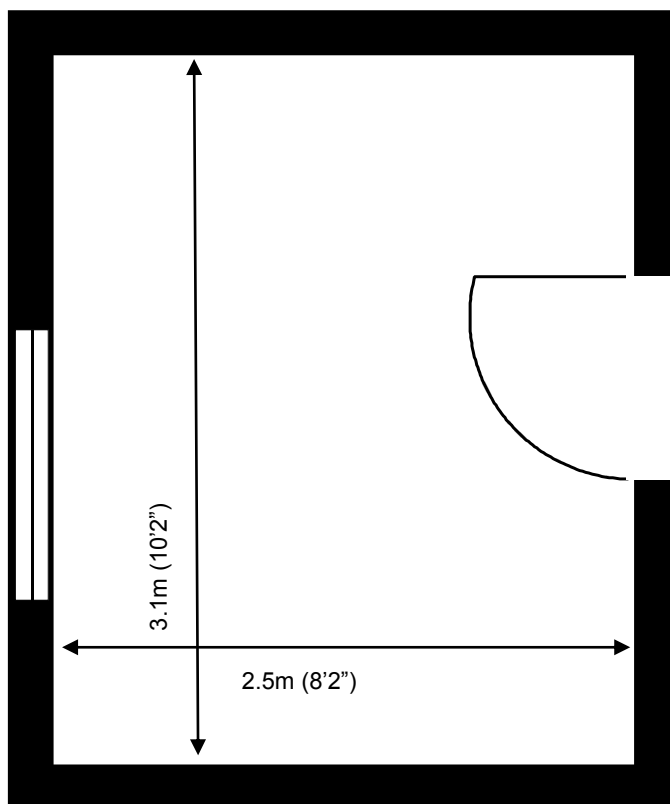

# 70 Churchill Square Business Centre

Ground Floor—Suite 5

7.3sq m (79 sq ft)\*

**Churchill Square Business Centre**  
Kings Hill  
West Malling  
Kent ME19 4YU  
01732 523415

\*Approximate Measurements

Not to scale

## Ground Floor—Suite 5

7.3sq m (79 sq ft)\*