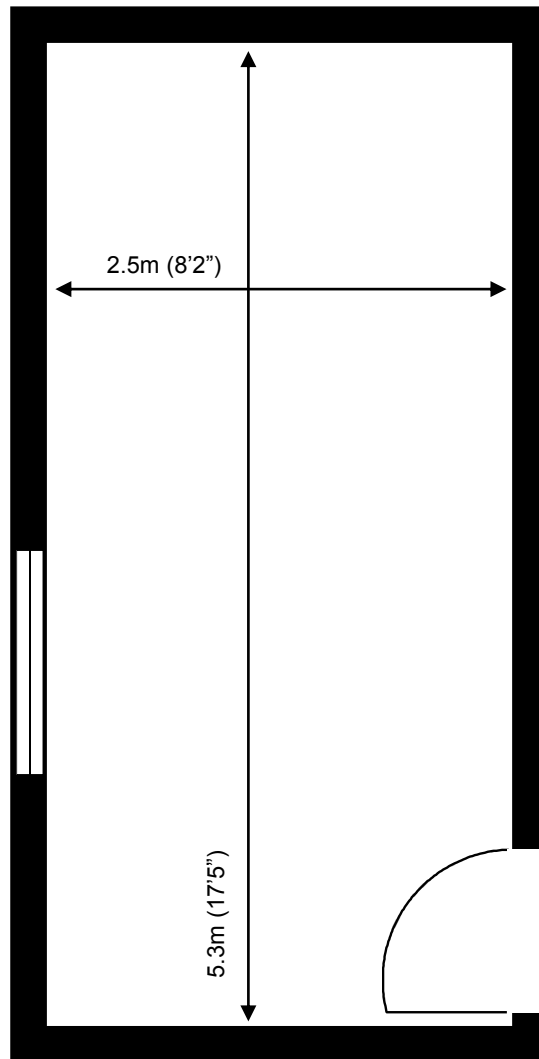

70 Churchill Square Business Centre

Ground Floor—Suite 6
13.1sq m (141 sq ft)*

Churchill Square Business Centre
Kings Hill
West Malling
Kent ME19 4YU
01732 523415

*Approximate Measurements

Not to scale

Space for growing businesses

www.capitalspace.co.uk

70 Churchill Square Business Centre

Ground Floor—Suite 6

13.1sq m (141 sq ft)*

Additional Information

We are happy to provide further details and answer any questions. Please contact our Centre Manager on 01732 523415.