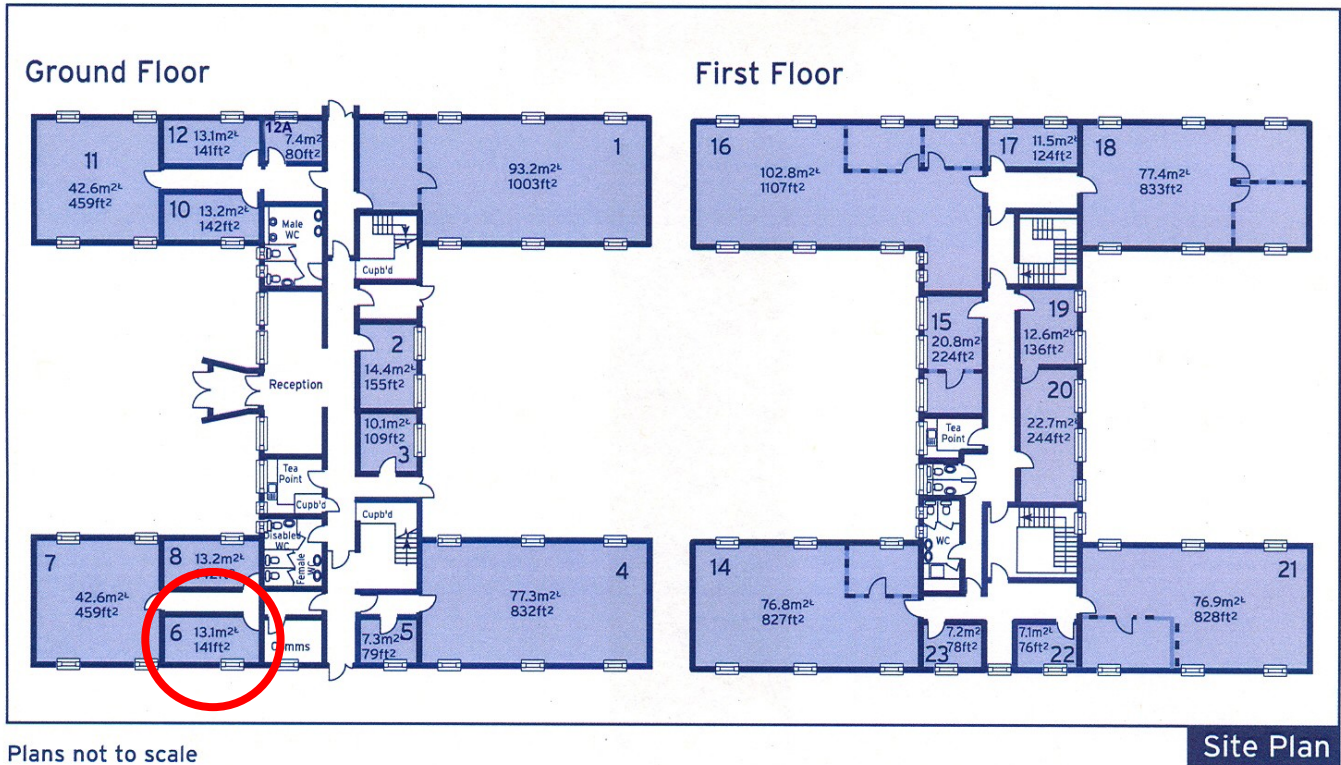

70 Churchill Square Business Centre

Ground Floor—Suite 6
13.1sq m (141 sq ft)*

Churchill Square Business Centre
Kings Hill
West Malling
Kent ME19 4YU
01732 523415

*Approximate Measurements

Not to scale

Space for growing businesses

www.capitalspace.co.uk

70 Churchill Square Business Centre

Ground Floor—Suite 6

13.1sq m (141 sq ft)*

Additional Information

We are happy to provide further details and answer any questions. Please contact our Centre Manager on 01732 523415.