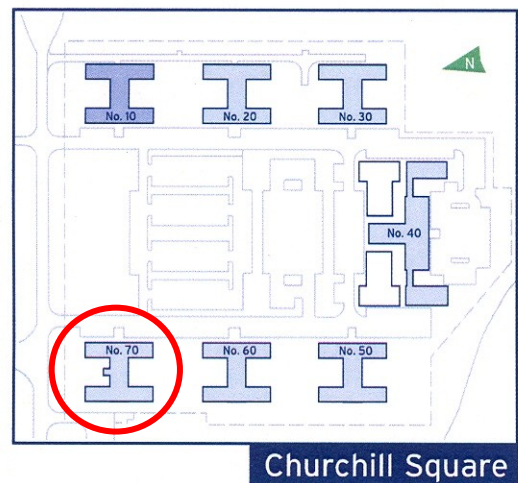

70 Churchill Square Business Centre

Ground Floor—Suite 6
13.1sq m (141 sq ft)*

Churchill Square Business Centre
Kings Hill
West Malling
Kent ME19 4YU
01732 523415

*Approximate Measurements

Not to scale

Space for growing businesses

www.capitalspace.co.uk

70 Churchill Square Business Centre

Ground Floor—Suite 6

13.1sq m (141 sq ft)*

Additional Information

We are happy to provide further details and answer any questions. Please contact our Centre Manager on 01732 523415.