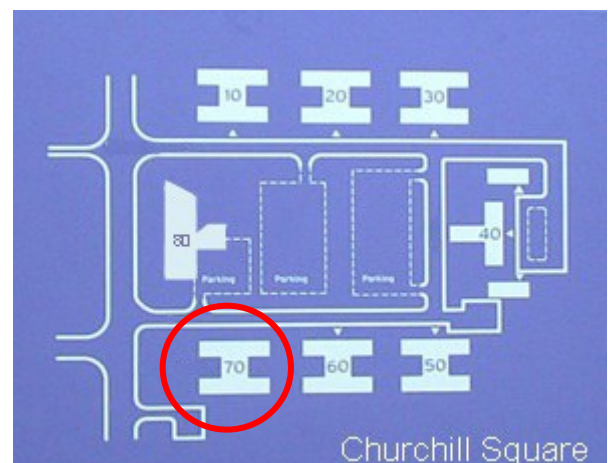

www.capitalspace.co.uk

70 Churchill Square Business Centre

Ground Floor—Suite 9

14.4sq m (155 sq ft)*

Additional Information

We are happy to provide further details and answer any questions. Please contact our Centre Manager on 01732 523415.