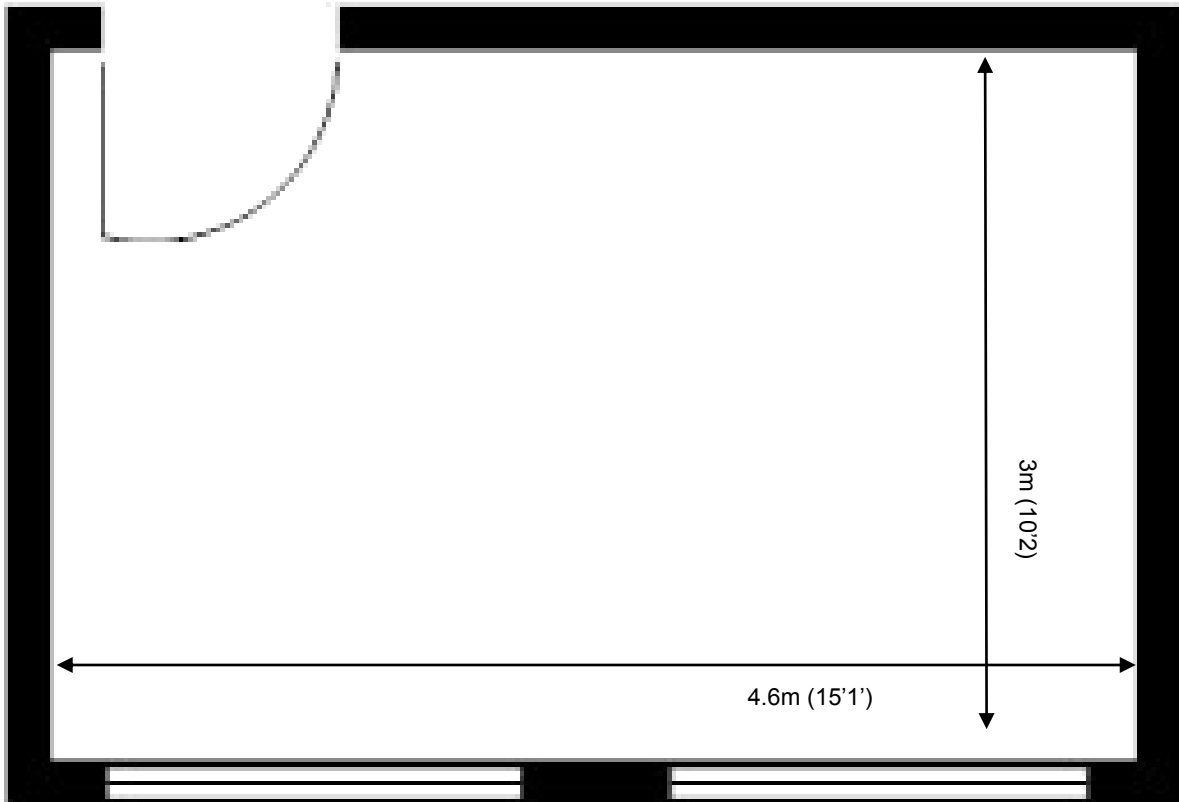

70 Churchill Square Business Centre

Ground Floor—Suite 9
14.4sq m (155 sq ft)*

Churchill Square Business Centre
Kings Hill
West Malling
Kent ME19 4YU
01732 523415

*Approximate Measurements

Not to scale

Space for growing businesses