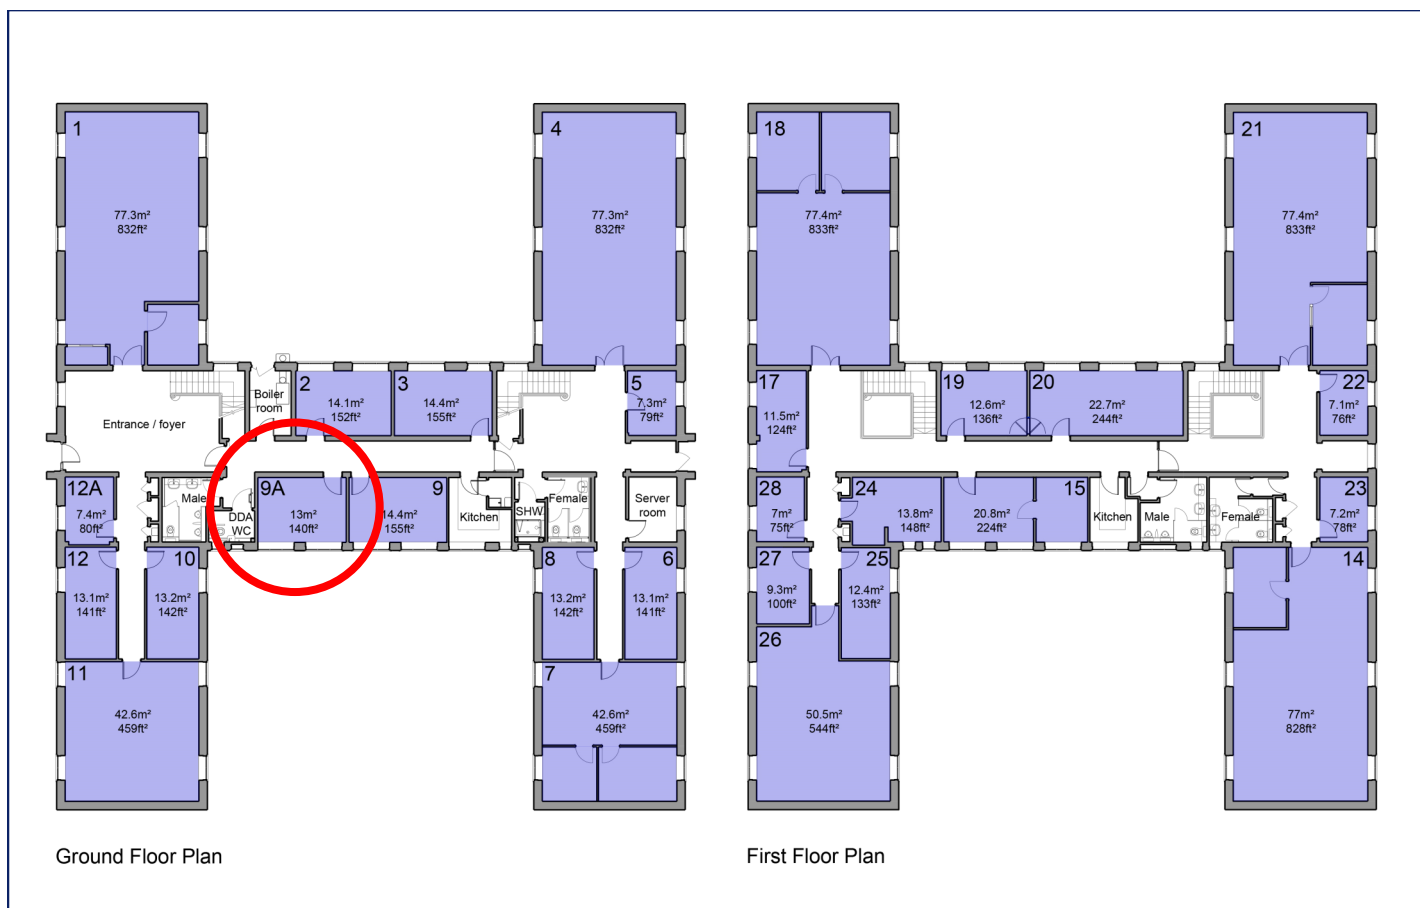

70 Churchill Square Business Centre

Ground Floor—Suite 9a

13sq m (140 sq ft)*

Additional Information

We are happy to provide further details and answer any questions. Please contact our Centre Manager on 01732 523415.