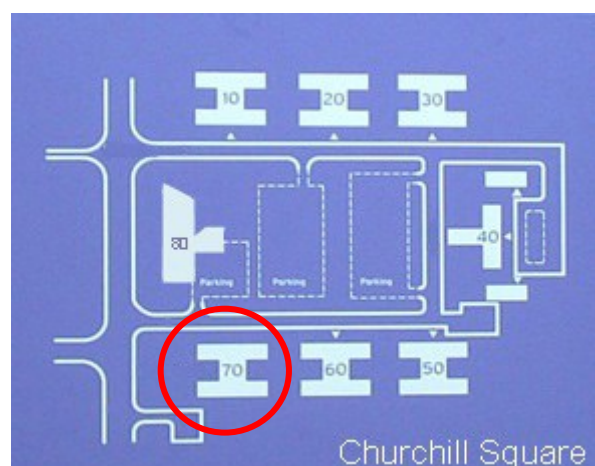

Churchill Square Business Centre
Kings Hill
West Malling
Kent ME19 4YU
01732 523415

*Approximate Measurements
Not to scale

Space for growing businesses

www.capitalspace.co.uk