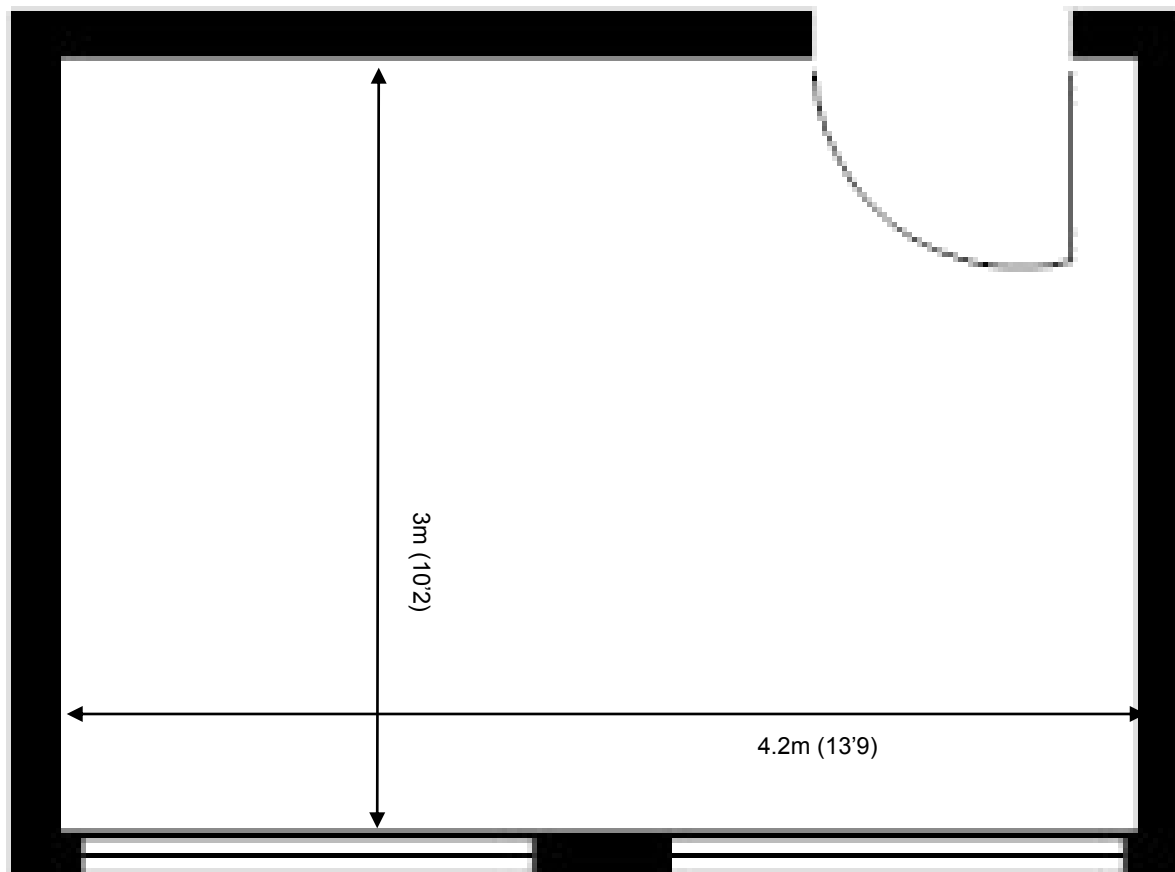

70 Churchill Square Business Centre

Ground Floor—Suite 9a

13sq m (140 sq ft)*

Churchill Square Business Centre
Kings Hill
West Malling
Kent ME19 4YU
01732 523415

*Approximate Measurements

Not to scale

Space for growing businesses

www.capitalspace.co.uk

70 Churchill Square Business Centre

Ground Floor—Suite 9a

13sq m (140 sq ft)*

Additional Information

We are happy to provide further details and answer any questions. Please contact our Centre Manager on 01732 523415.