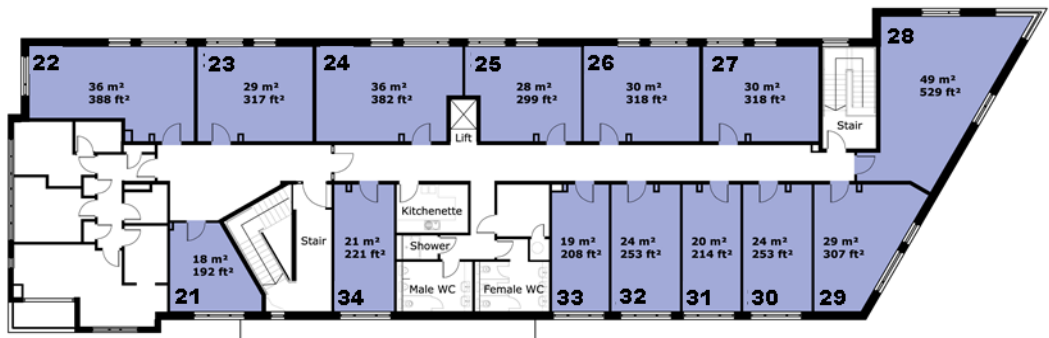

80 Churchill Square Business Centre

Ground Floor—Suite 1
20sq m (220 sq ft)*

Churchill Square Business Centre
Kings Hill
West Malling
Kent ME19 4YU
01732 523415

*Approximate Measurements
Not to scale

Space for growing businesses

www.capitalspace.co.uk

80 Churchill Square Business Centre

Ground Floor—Suite 1

20sq m (220 sq ft)*

First Floor

Additional Information

We are happy to provide further details and answer any questions. Please contact our Centre Manager on 01732 523415.