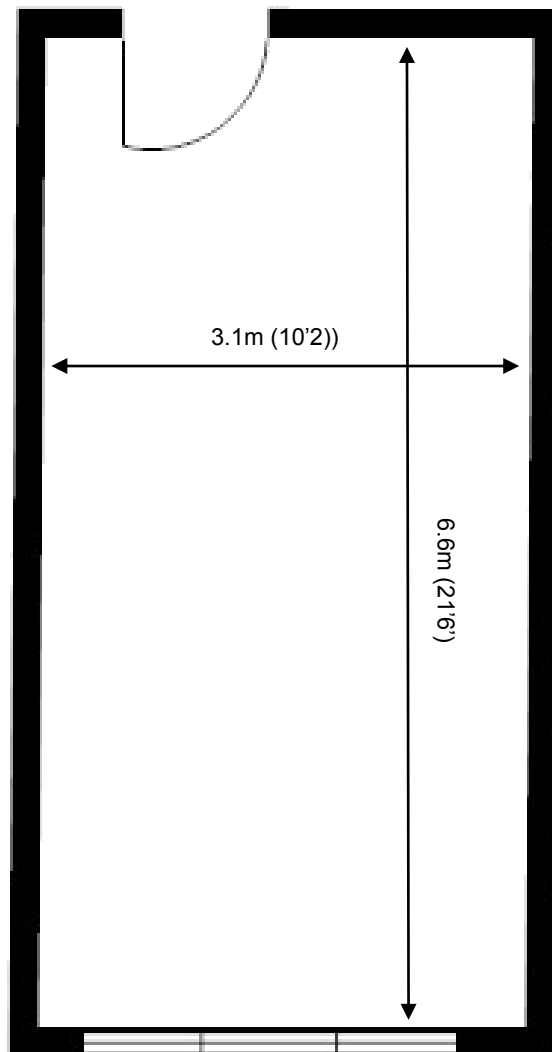

80 Churchill Square Business Centre

Ground Floor—Suite 1
20sq m (220 sq ft)*

Churchill Square Business Centre
Kings Hill
West Malling
Kent ME19 4YU
01732 523415

*Approximate Measurements
Not to scale

Space for growing businesses

www.capitalspace.co.uk

80 Churchill Square Business Centre

Ground Floor—Suite 1

20sq m (220 sq ft)*

First Floor

Additional Information

We are happy to provide further details and answer any questions. Please contact our Centre Manager on 01732 523415.