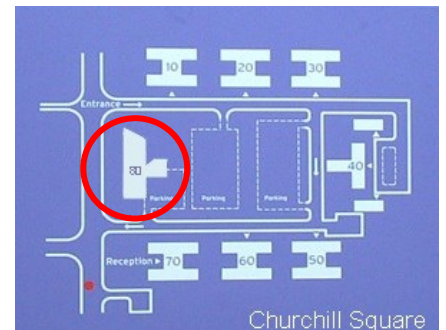

www.capitalspace.co.uk

80 Churchill Square Business Centre

Ground Floor—Suite 1

20sq m (220 sq ft)*

First Floor

Additional Information

We are happy to provide further details and answer any questions. Please contact our Centre Manager on 01732 523415.