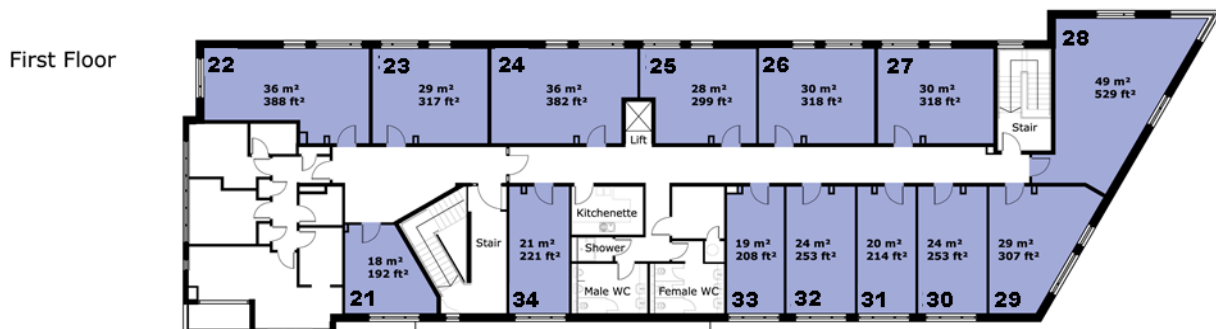

80 Churchill Square Business Centre

Ground Floor—Suite 10

29sq m (317 sq ft)*

Churchill Square Business Centre

Kings Hill
West Malling
Kent ME19 4YU
01732 523415

*Approximate Measurements

Not to scale

Space for growing businesses

www.capitalspace.co.uk

80 Churchill Square Business Centre

Ground Floor—Suite 10
29sq m (317 sq ft)*

Additional Information

We are happy to provide further details and answer any questions. Please contact our Centre Manager on 01732 523415.