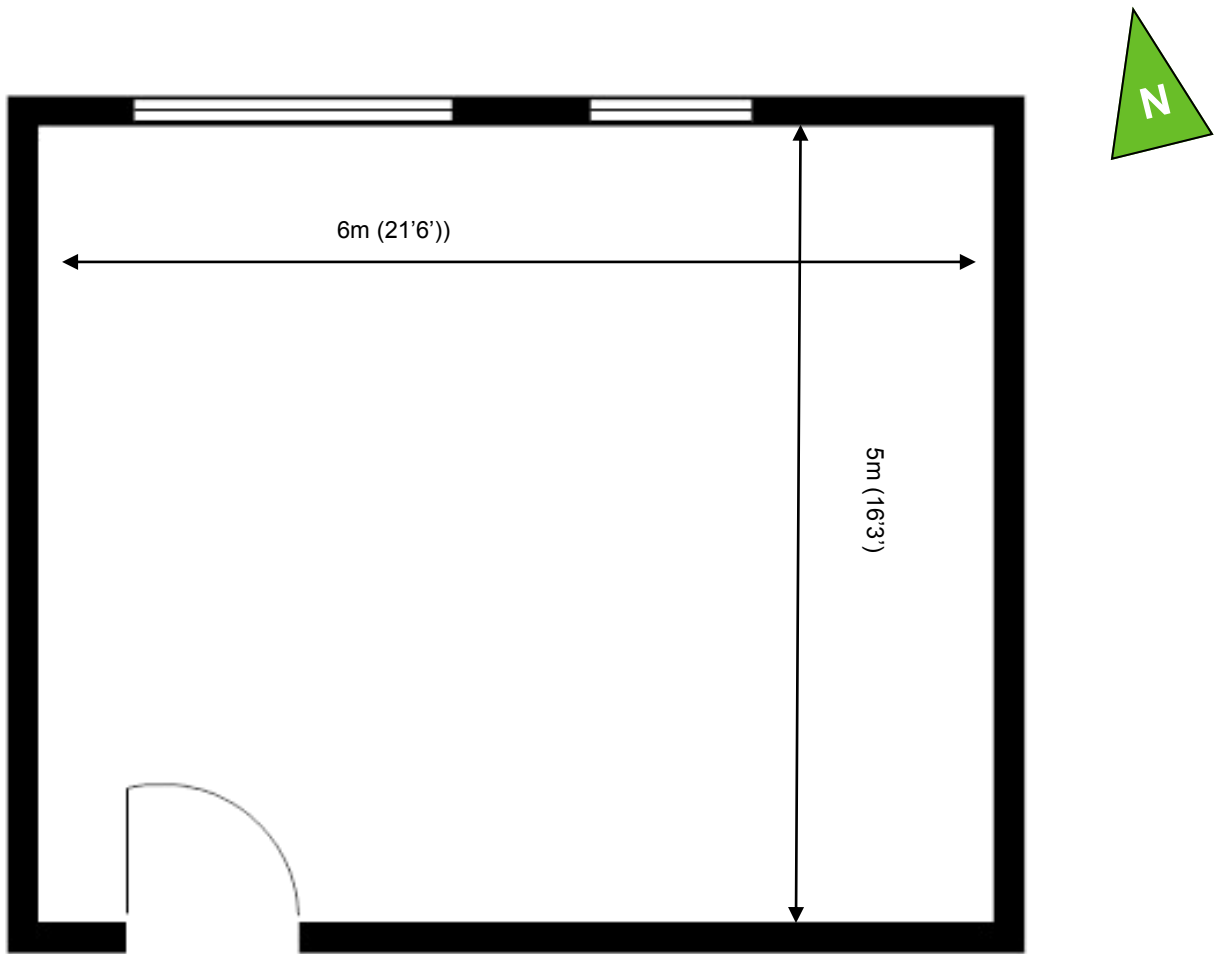

80 Churchill Square Business Centre

Ground Floor—Suite 10

29sq m (317 sq ft)*

Churchill Square Business Centre

Kings Hill
West Malling
Kent ME19 4YU
01732 523415

*Approximate Measurements

Not to scale

Space for growing businesses

www.capitalspace.co.uk

80 Churchill Square Business Centre

Ground Floor—Suite 10
29sq m (317 sq ft)*

Additional Information

We are happy to provide further details and answer any questions. Please contact our Centre Manager on 01732 523415.