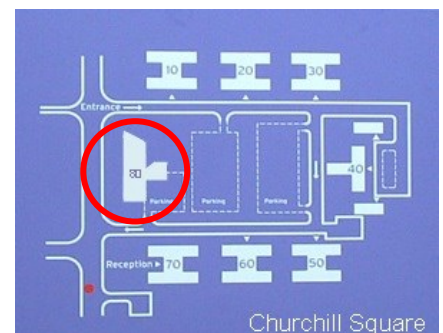

www.capitalspace.co.uk

80 Churchill Square Business Centre

Ground Floor—Suite 10
29sq m (317 sq ft)*

Additional Information

We are happy to provide further details and answer any questions. Please contact our Centre Manager on 01732 523415.