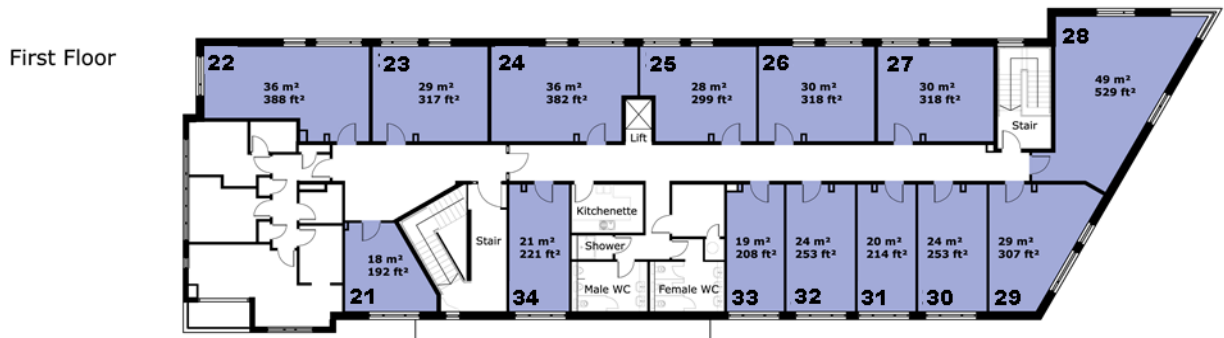

# 80 Churchill Square Business Centre

Ground Floor—Suite 11  
49sq m (525 sq ft)\*

**Churchill Square Business Centre**  
Kings Hill  
West Malling  
Kent ME19 4YU  
01732 523415

\*Approximate Measurements  
Not to scale

# 80 Churchill Square Business Centre

Ground Floor—Suite 11  
49sq m (525 sq ft)\*