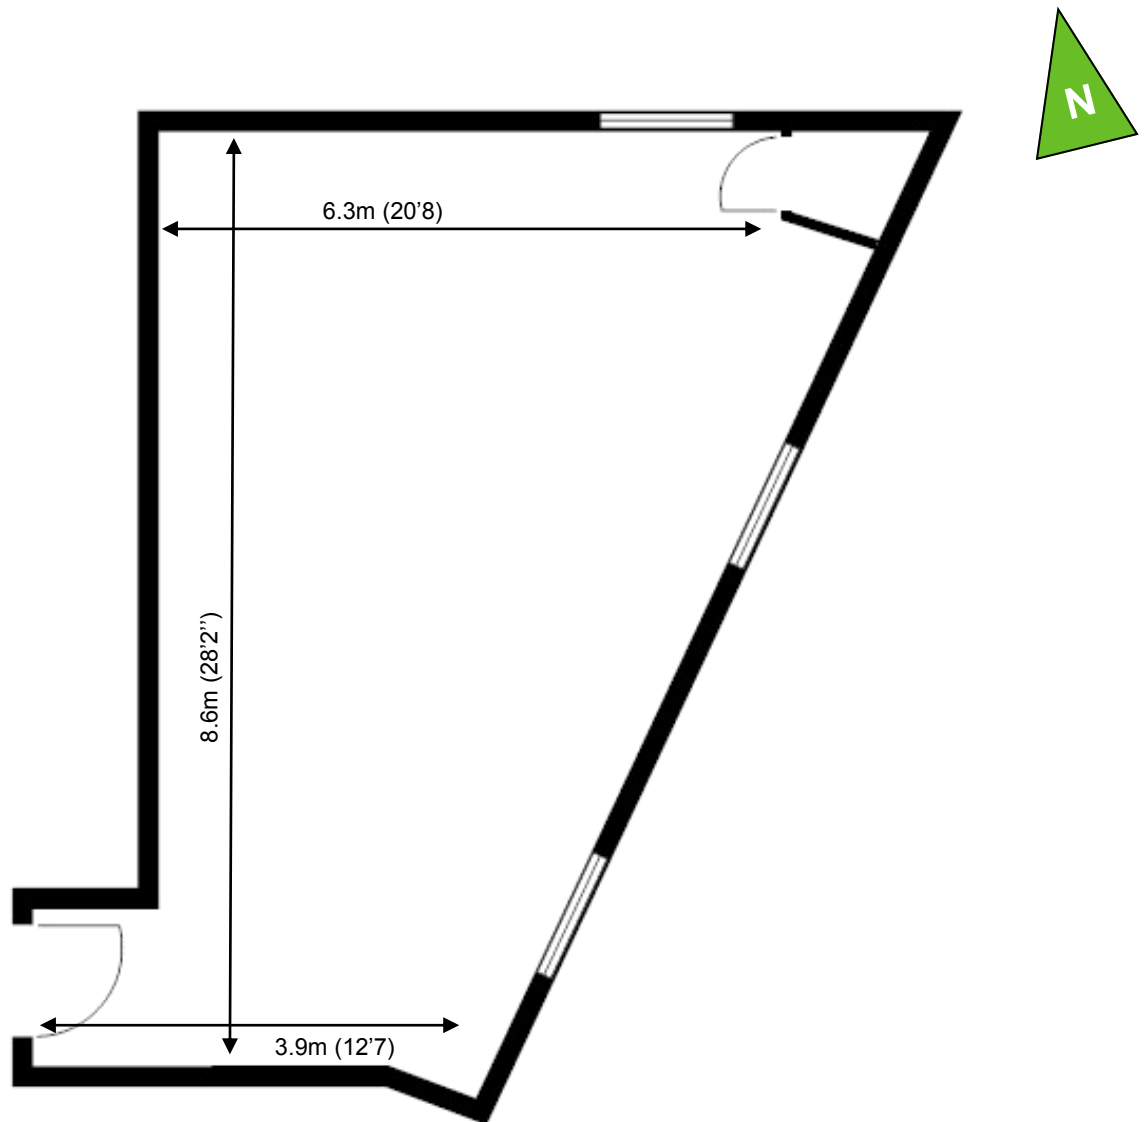

# 80 Churchill Square Business Centre

Ground Floor—Suite 11  
49sq m (525 sq ft)\*

**Churchill Square Business Centre**  
Kings Hill  
West Malling  
Kent ME19 4YU  
01732 523415

\*Approximate Measurements  
Not to scale

# 80 Churchill Square Business Centre

Ground Floor—Suite 11  
49sq m (525 sq ft)\*