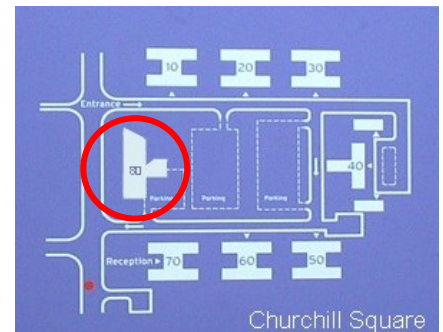

Additional Information

We are happy to provide further details and answer any questions. Please contact our Centre Manager on 01732 523415.