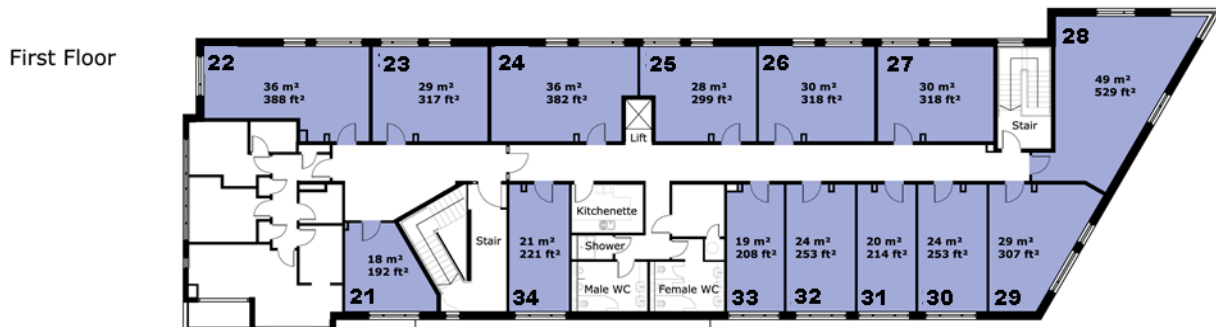

80 Churchill Square Business Centre

Ground Floor—Suite 14

24sq m (253 sq ft)*

Churchill Square Business Centre

Kings Hill
West Malling
Kent ME19 4YU
01732 523415

*Approximate Measurements

Not to scale

Space for growing businesses

www.capitalspace.co.uk

80 Churchill Square Business Centre

Ground Floor—Suite 14
24sq m (253 sq ft)*

Additional Information

We are happy to provide further details and answer any questions. Please contact our Centre Manager on 01732 523415.