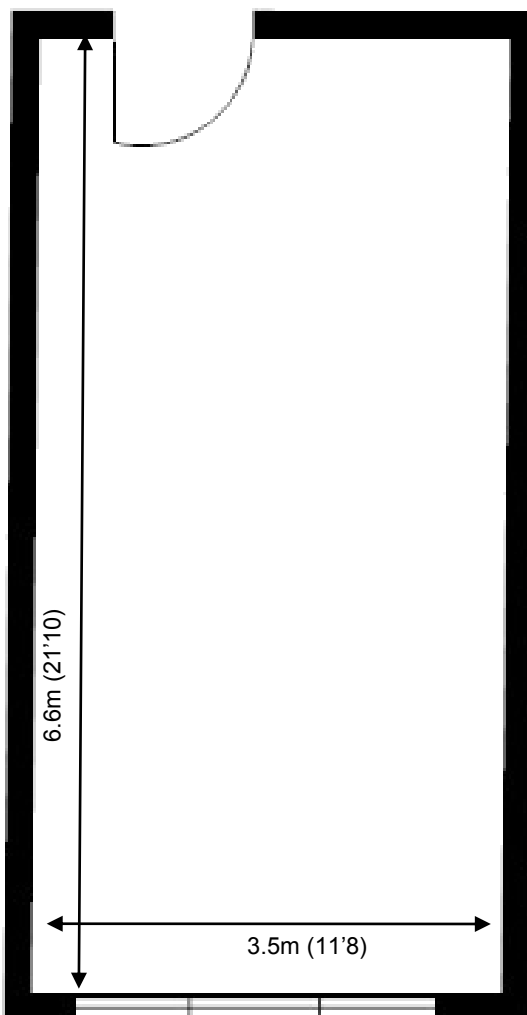

80 Churchill Square Business Centre

Ground Floor—Suite 14

24sq m (253 sq ft)*

Churchill Square Business Centre

Kings Hill
West Malling
Kent ME19 4YU
01732 523415

*Approximate Measurements

Not to scale

Space for growing businesses

www.capitalspace.co.uk

80 Churchill Square Business Centre

Ground Floor—Suite 14
24sq m (253 sq ft)*

Additional Information

We are happy to provide further details and answer any questions. Please contact our Centre Manager on 01732 523415.