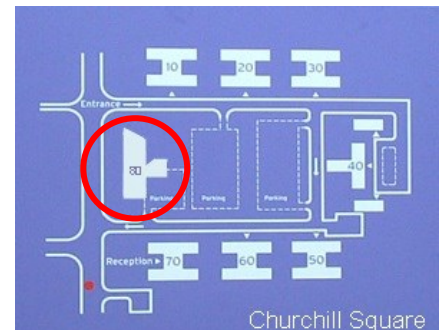

www.capitalspace.co.uk

80 Churchill Square Business Centre

Ground Floor—Suite 14
24sq m (253 sq ft)*

Additional Information

We are happy to provide further details and answer any questions. Please contact our Centre Manager on 01732 523415.