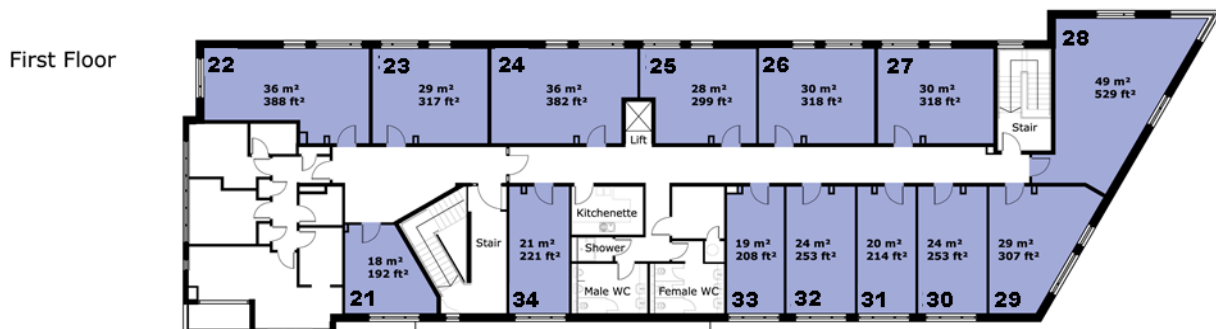

# 80 Churchill Square Business Centre

Ground Floor—Suite 15  
20sq m (213 sq ft)\*