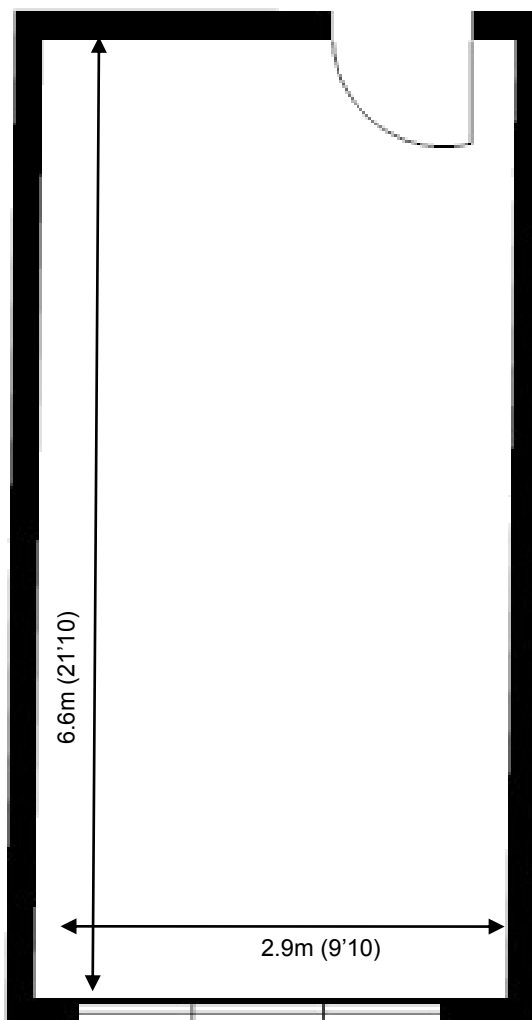

# 80 Churchill Square Business Centre

Ground Floor—Suite 15  
20sq m (213 sq ft)\*