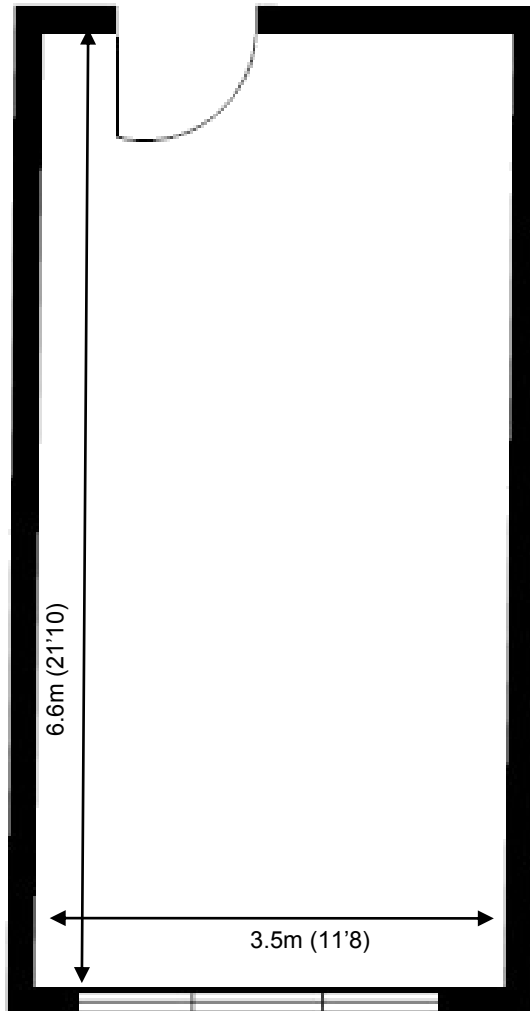

# 80 Churchill Square Business Centre

Ground Floor—Suite 16  
24sq m (253 sq ft)\*

**Churchill Square Business Centre**  
Kings Hill  
West Malling  
Kent ME19 4YU  
01732 523415

\*Approximate Measurements  
Not to scale

# 80 Churchill Square Business Centre

Ground Floor—Suite 16  
24sq m (253 sq ft)\*