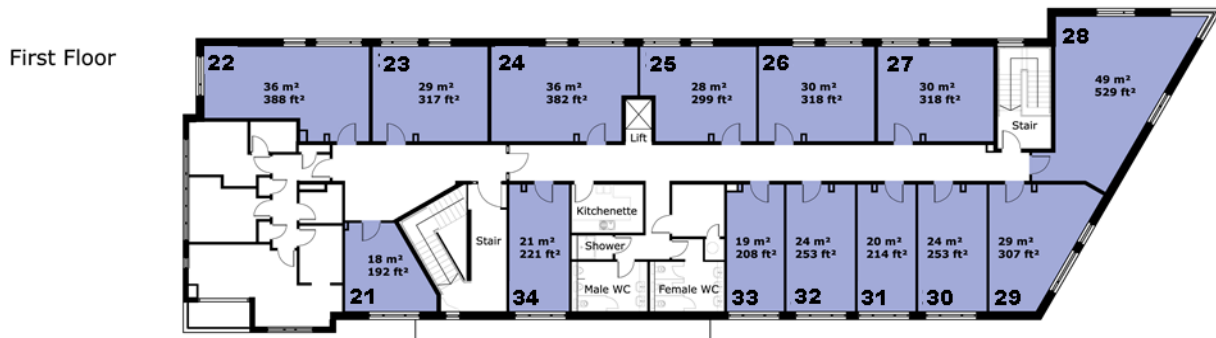

# 80 Churchill Square Business Centre

Ground Floor—Suite 16  
24sq m (253 sq ft)\*

**Churchill Square Business Centre**  
Kings Hill  
West Malling  
Kent ME19 4YU  
01732 523415

\*Approximate Measurements  
Not to scale

# 80 Churchill Square Business Centre

Ground Floor—Suite 16  
24sq m (253 sq ft)\*