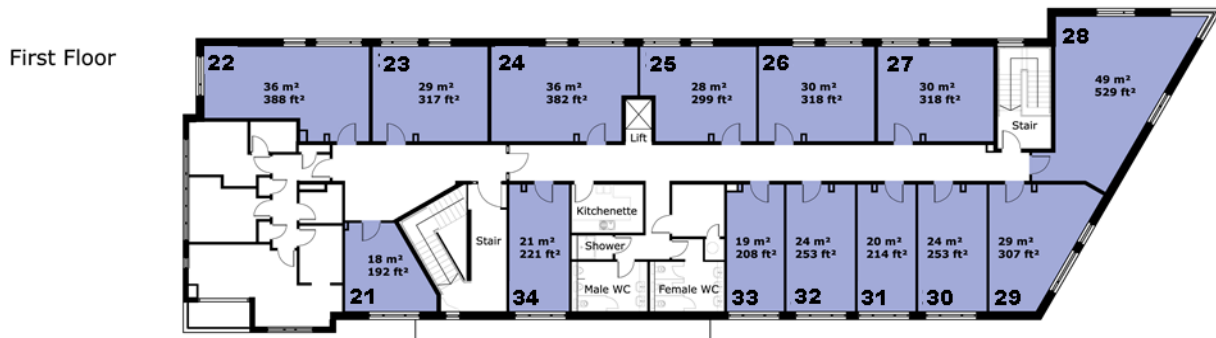

80 Churchill Square Business Centre

Ground Floor—Suite 17
19sq m (208 sq ft)*

Churchill Square Business Centre
Kings Hill
West Malling
Kent ME19 4YU
01732 523415

*Approximate Measurements
Not to scale

Space for growing businesses

www.capitalspace.co.uk

80 Churchill Square Business Centre

Ground Floor—Suite 16
19sq m (208 sq ft)*

Additional Information

We are happy to provide further details and answer any questions. Please contact our Centre Manager on 01732 523415.