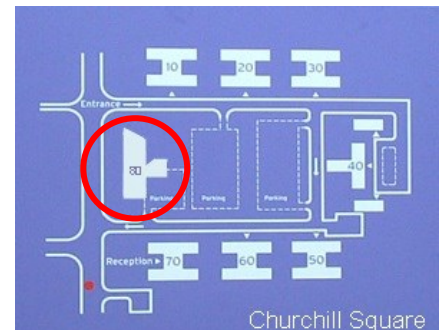

www.capitalspace.co.uk

80 Churchill Square Business Centre

Ground Floor—Suite 16
19sq m (208 sq ft)*

Additional Information

We are happy to provide further details and answer any questions. Please contact our Centre Manager on 01732 523415.