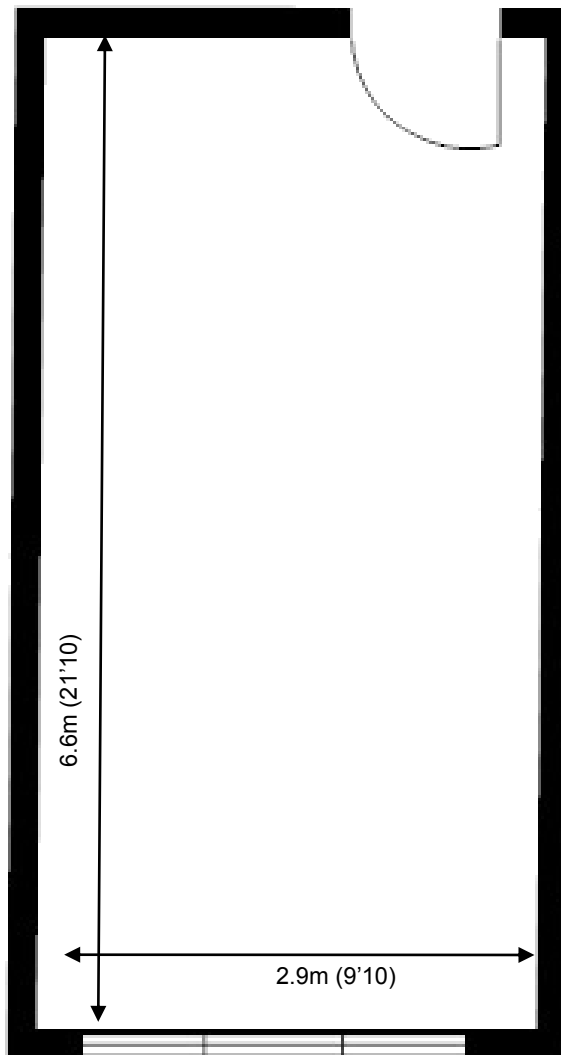

80 Churchill Square Business Centre

Ground Floor—Suite 17
19sq m (208 sq ft)*

Churchill Square Business Centre
Kings Hill
West Malling
Kent ME19 4YU
01732 523415

*Approximate Measurements
Not to scale

Space for growing businesses

www.capitalspace.co.uk

80 Churchill Square Business Centre

Ground Floor—Suite 16
19sq m (208 sq ft)*

Additional Information

We are happy to provide further details and answer any questions. Please contact our Centre Manager on 01732 523415.