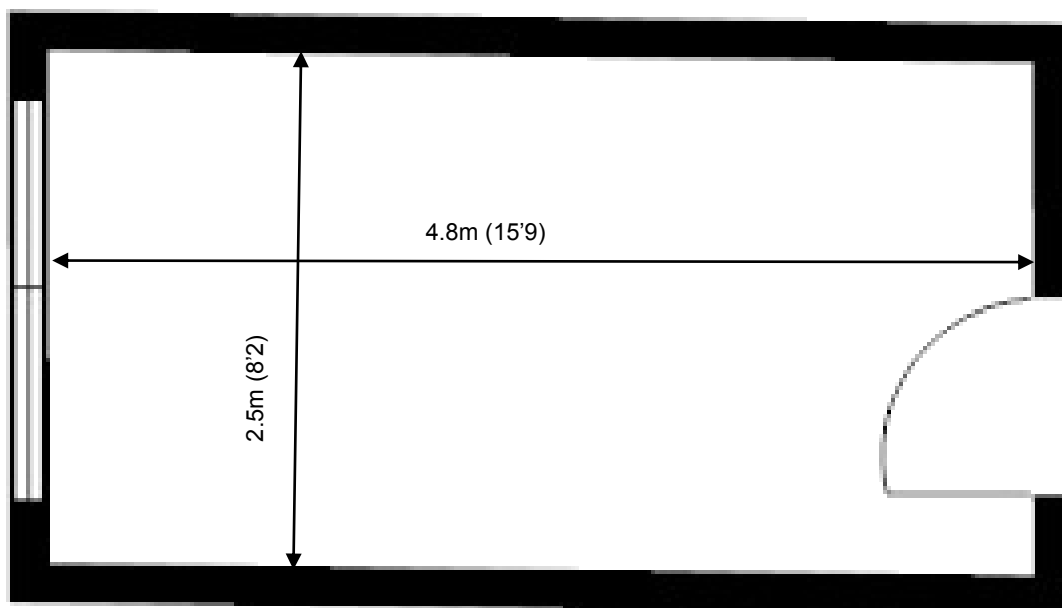

80 Churchill Square Business Centre

Ground Floor—Suite 2

12sq m (126 sq ft)*

Churchill Square Business Centre

Kings Hill
West Malling
Kent ME19 4YU
01732 523415

*Approximate Measurements

Not to scale

Space for growing businesses