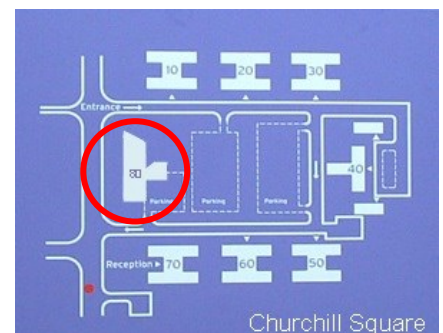

www.capitalspace.co.uk

80 Churchill Square Business Centre

Ground Floor—Suite 2

12sq m (126 sq ft)*

Additional Information

We are happy to provide further details and answer any questions. Please contact our Centre Manager on 01732 523415.