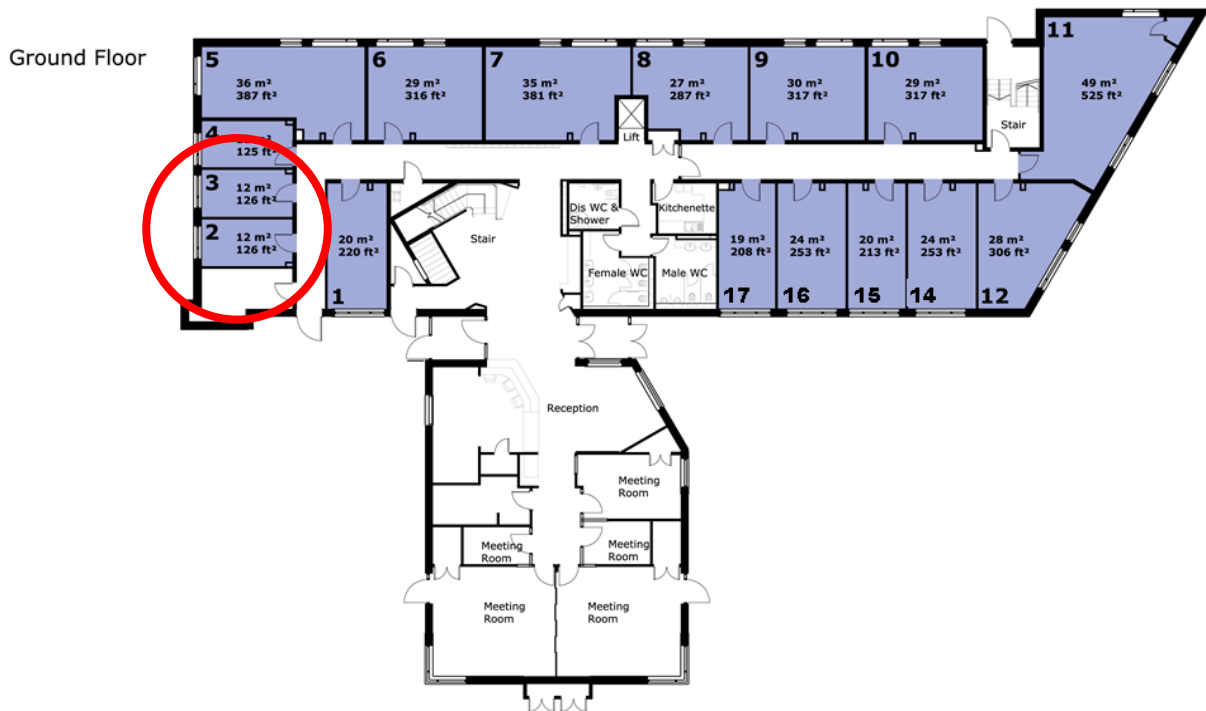

80 Churchill Square Business Centre

Ground Floor—Suite 2

12sq m (126 sq ft)*

Churchill Square Business Centre

Kings Hill
West Malling
Kent ME19 4YU
01732 523415

*Approximate Measurements

Not to scale

Space for growing businesses

www.capitalspace.co.uk

80 Churchill Square Business Centre

Ground Floor—Suite 2

12sq m (126 sq ft)*

Additional Information

We are happy to provide further details and answer any questions. Please contact our Centre Manager on 01732 523415.