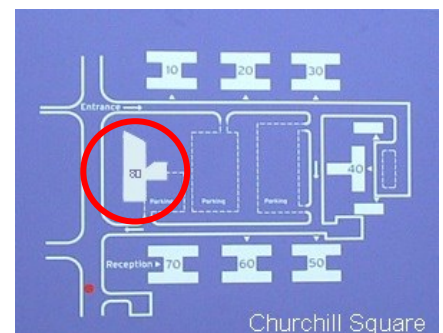

Additional Information

We are happy to provide further details and answer any questions. Please contact our Centre Manager on 01732 523415.