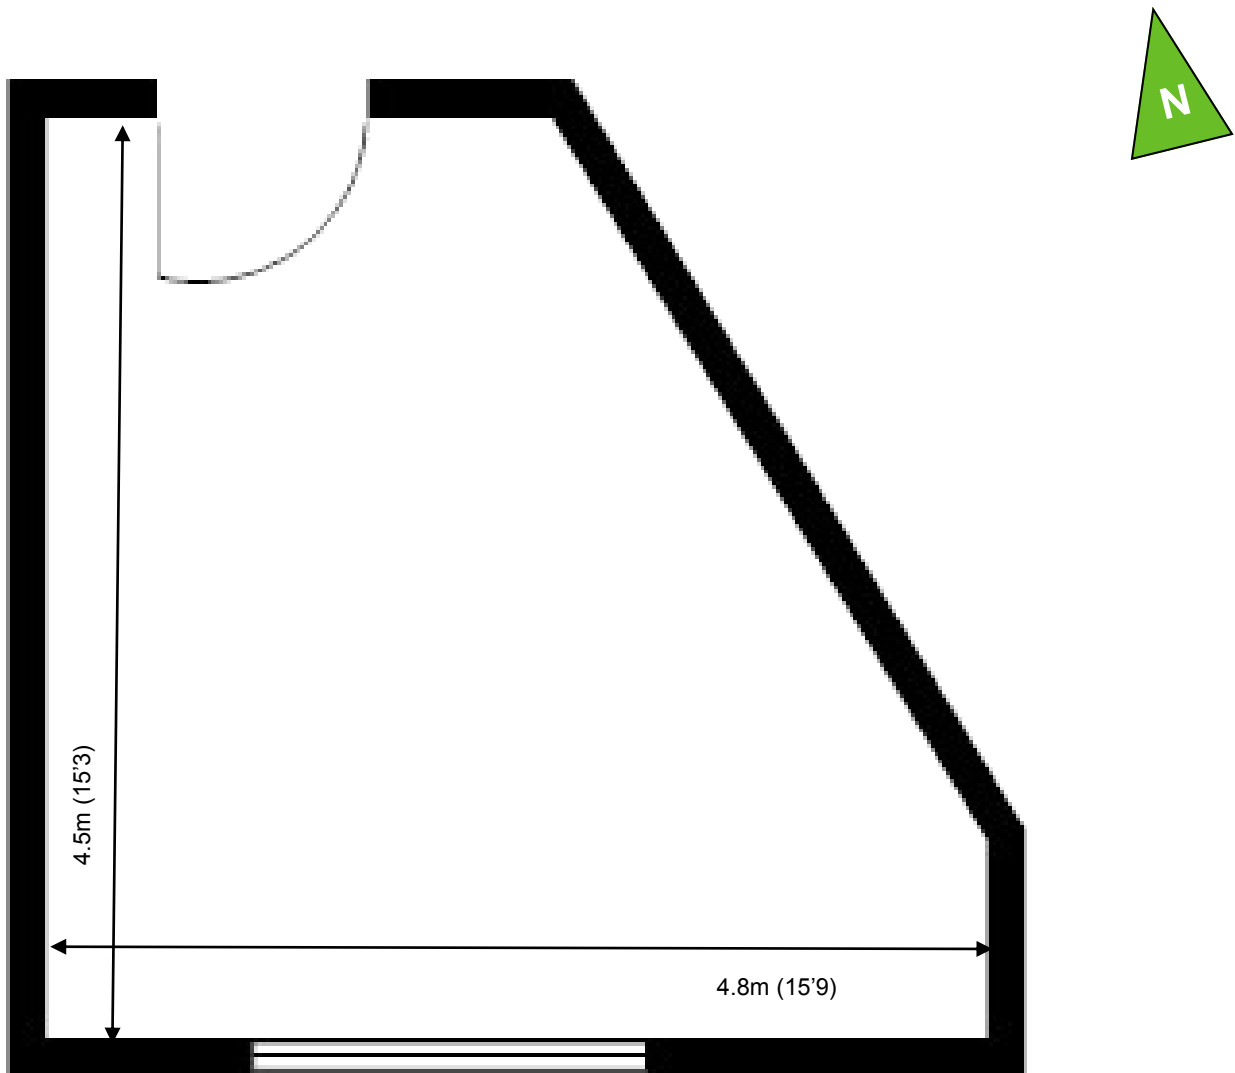

80 Churchill Square Business Centre

First Floor—Suite 21
18sq m (192 sq ft)*

Churchill Square Business Centre
Kings Hill
West Malling
Kent ME19 4YU
01732 523415

*Approximate Measurements
Not to scale

Space for growing businesses