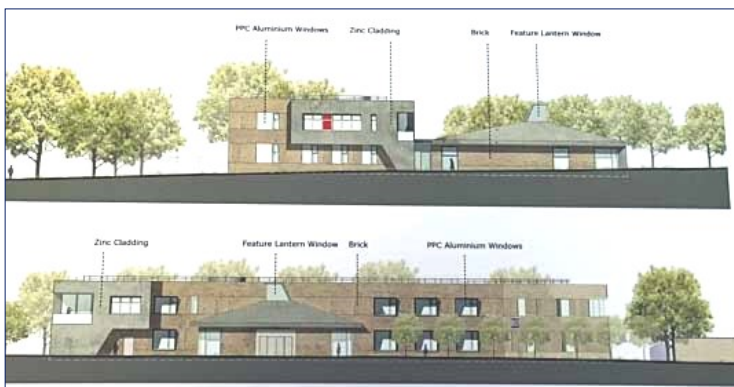

80 Churchill Square Business Centre

First Floor—Suite 21
18sq m (192 sq ft)*

Churchill Square Business Centre
Kings Hill
West Malling
Kent ME19 4YU
01732 523415

*Approximate Measurements
Not to scale

Space for growing businesses