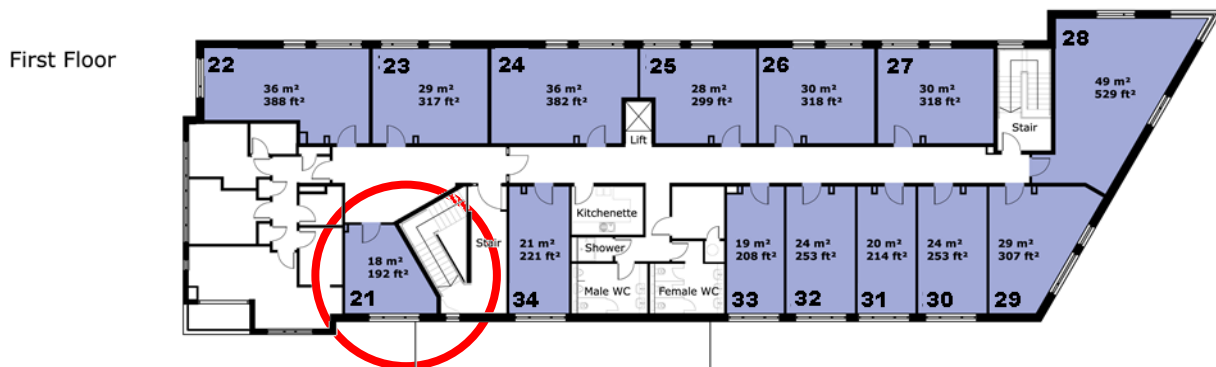

80 Churchill Square Business Centre

First Floor—Suite 21

18sq m (192 sq ft)*