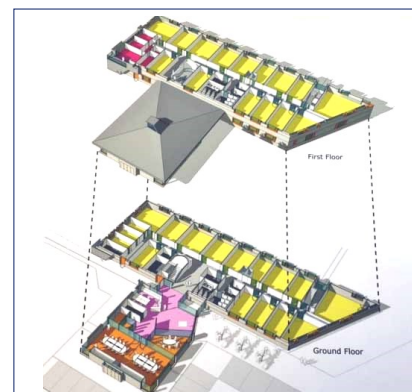

80 Churchill Square Business Centre

First Floor—Suite 21
18sq m (192 sq ft)*

Churchill Square Business Centre
Kings Hill
West Malling
Kent ME19 4YU
01732 523415

*Approximate Measurements
Not to scale

Space for growing businesses