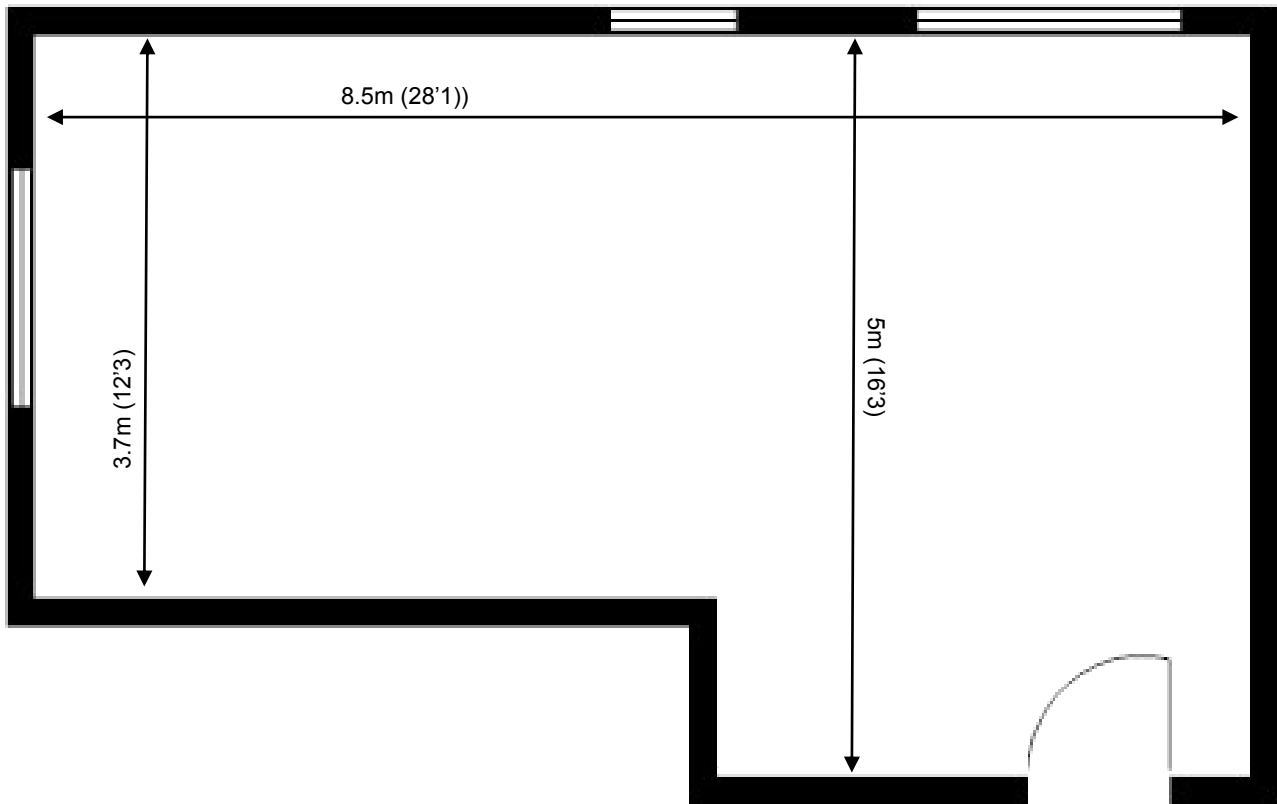

# 80 Churchill Square Business Centre

First Floor—Suite 22  
36sq m (388 sq ft)\*

**Churchill Square Business Centre**  
Kings Hill  
West Malling  
Kent ME19 4YU  
01732 523415

\*Approximate Measurements  
Not to scale

# 80 Churchill Square Business Centre

**First Floor—Suite 22**  
36sq m (388 sq ft)\*