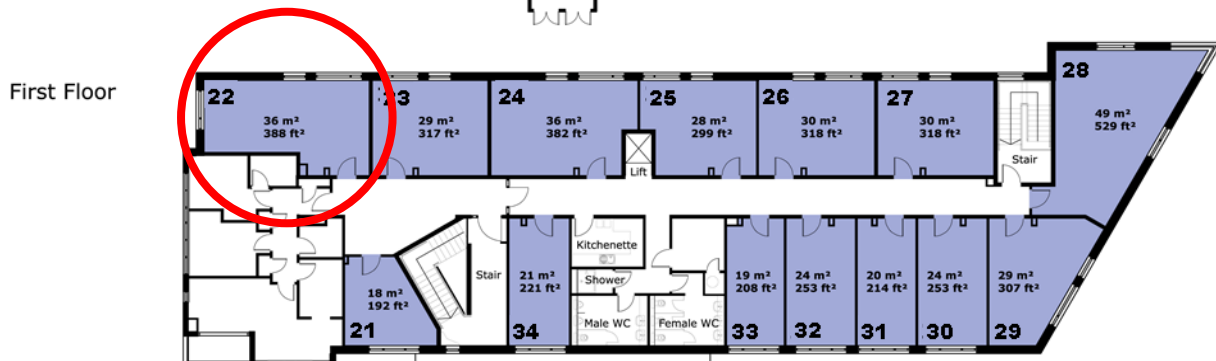

# 80 Churchill Square Business Centre

First Floor—Suite 22  
36sq m (388 sq ft)\*

**Churchill Square Business Centre**  
Kings Hill  
West Malling  
Kent ME19 4YU  
01732 523415

\*Approximate Measurements  
Not to scale

# 80 Churchill Square Business Centre

**First Floor—Suite 22**  
36sq m (388 sq ft)\*