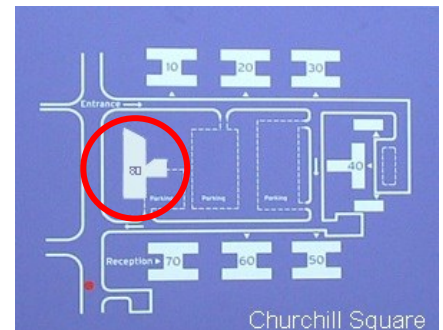

Additional Information

We are happy to provide further details and answer any questions. Please contact our Centre Manager on 01732 523415.