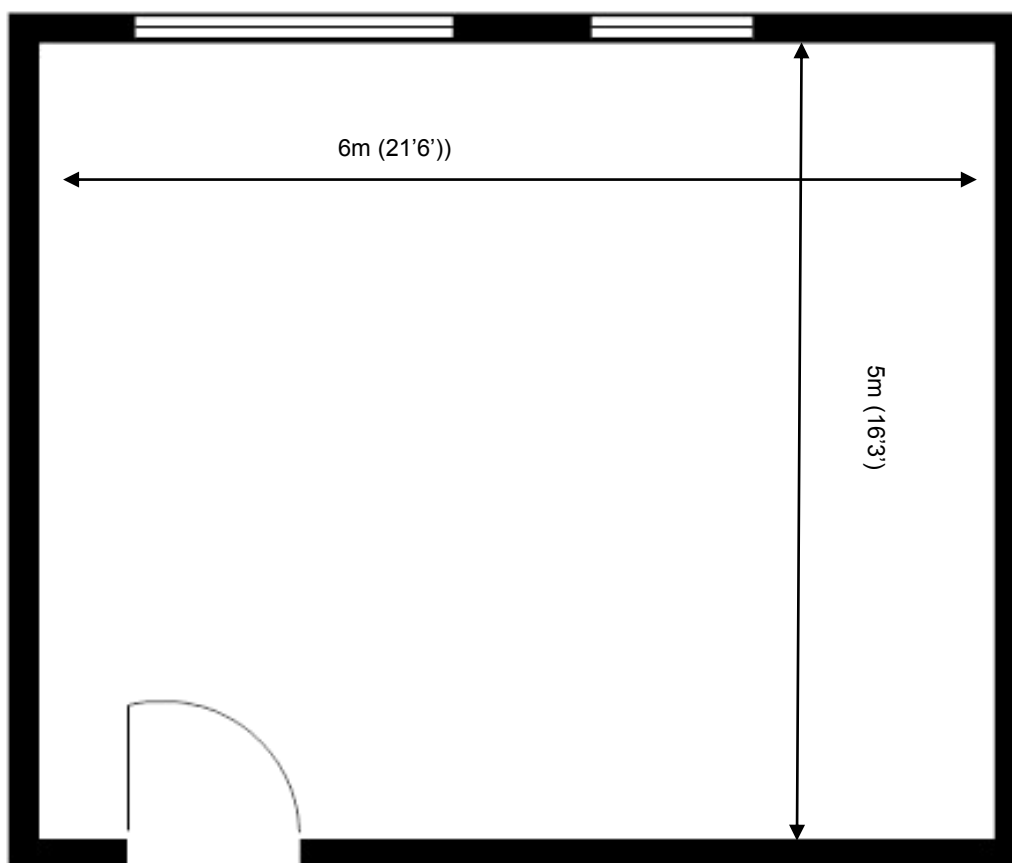

# 80 Churchill Square Business Centre

First Floor—Suite 23

29sq m (316 sq ft)\*

# 80 Churchill Square Business Centre

**First Floor—Suite 23**  
29sq m (316 sq ft)\*