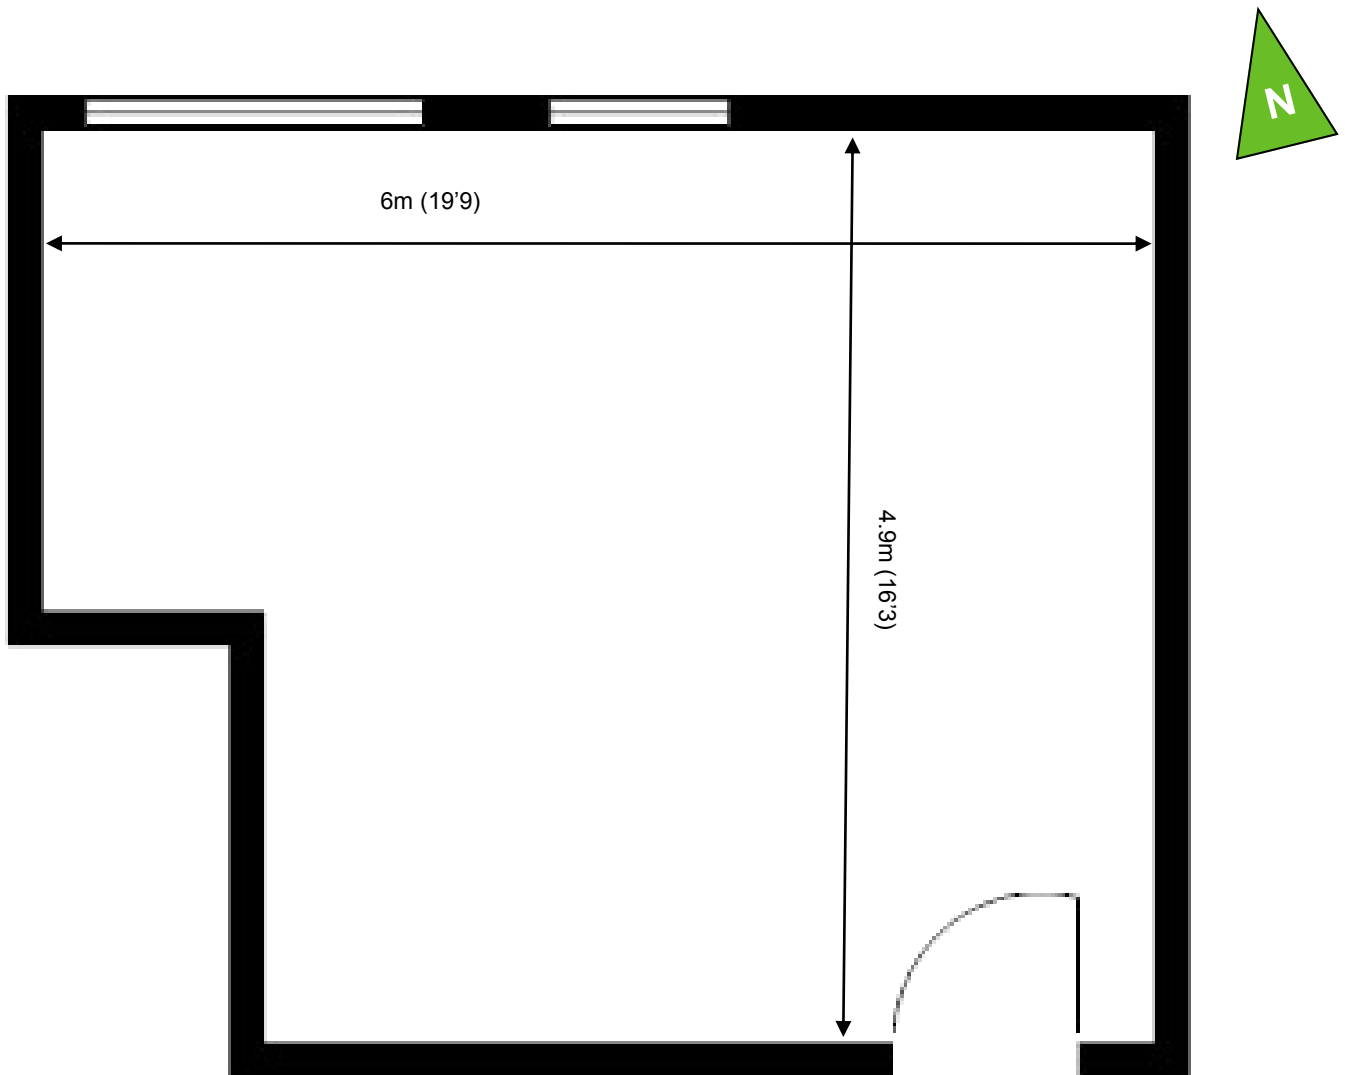

80 Churchill Square Business Centre

First Floor—Suite 25
28sq m (299 sq ft)*

Churchill Square Business Centre
Kings Hill
West Malling
Kent ME19 4YU
01732 523415

*Approximate Measurements
Not to scale

Space for growing businesses