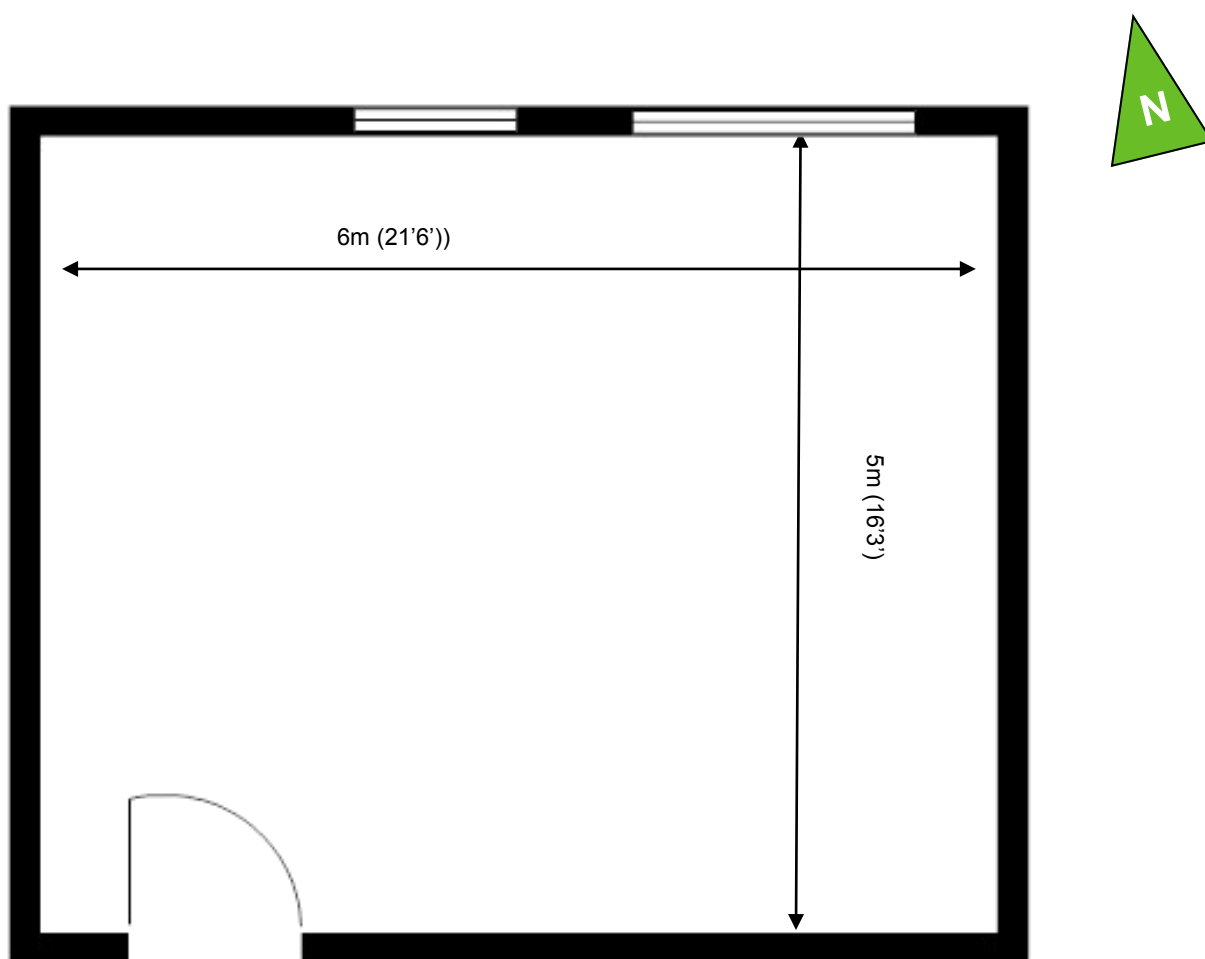

80 Churchill Square Business Centre

First Floor—Suite 26

30sq m (318 sq ft)*

Churchill Square Business Centre
Kings Hill
West Malling
Kent ME19 4YU
01732 523415

*Approximate Measurements
Not to scale

Space for growing businesses