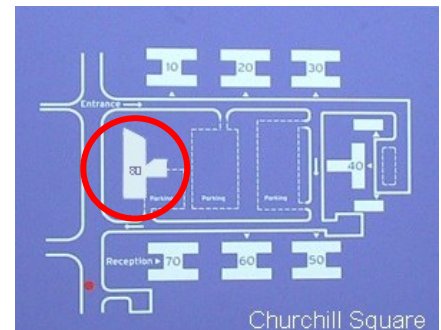

Additional Information

We are happy to provide further details and answer any questions. Please contact our Centre Manager on 01732 523415.