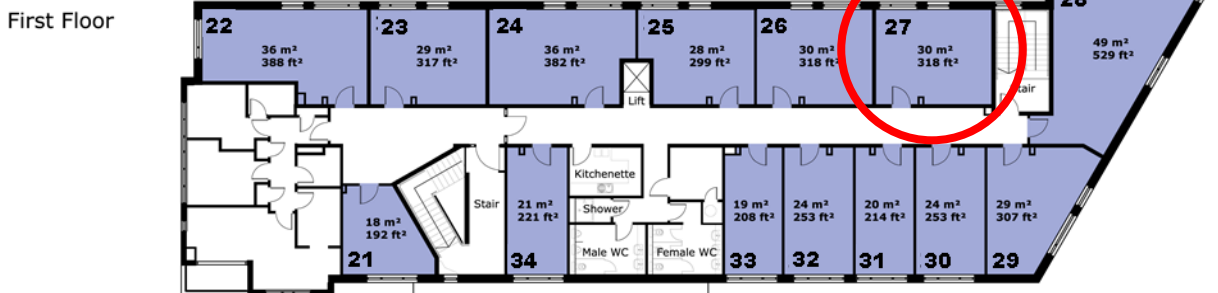

80 Churchill Square Business Centre

First Floor—Suite 27
30sq m (318 sq ft)*