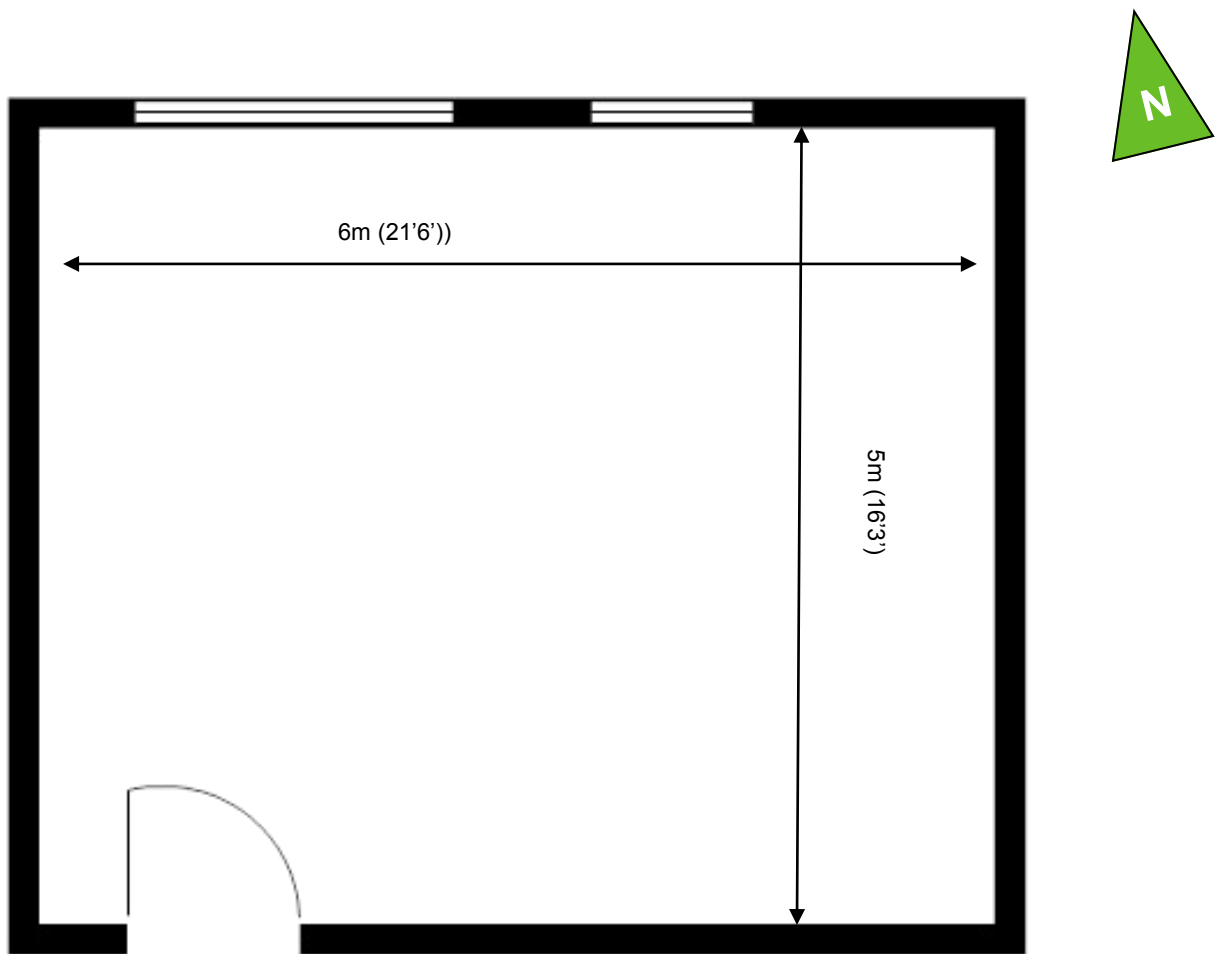

80 Churchill Square Business Centre

First Floor—Suite 27

30sq m (318 sq ft)*

Churchill Square Business Centre
Kings Hill
West Malling
Kent ME19 4YU
01732 523415

*Approximate Measurements

Not to scale

Space for growing businesses